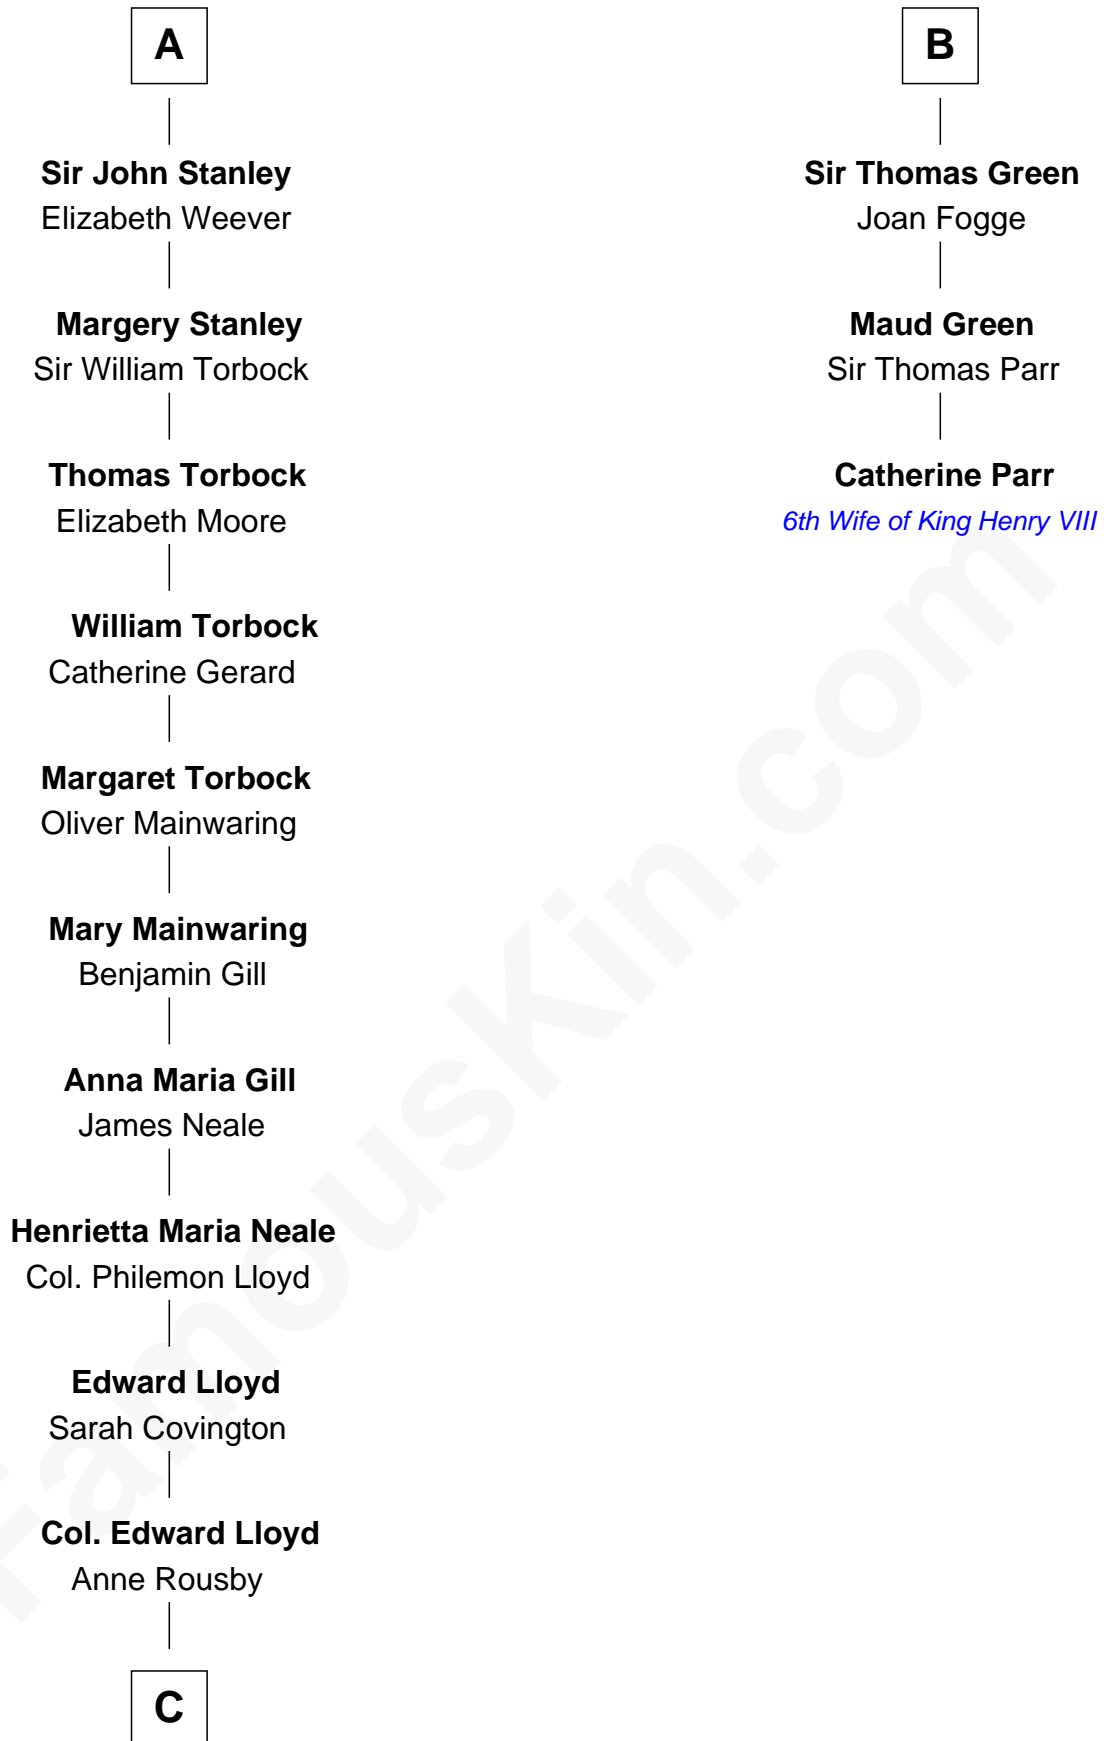

FamousKin.com

Relationship Chart of Thomas Hunt Morgan

Nobel Prize Winner in Physiology or Medicine

9th cousin 12 times removed of

Catherine Parr

6th Wife of King Henry VIII

Sir John FitzGeoffrey

Isabel le Bigod

C

Col. Edward Lloyd

Elizabeth Tayloe

Mary Tayloe Lloyd

Francis Scott Key

Elizabeth Phoebe Key

Charles Howard

Ellen Key Howard