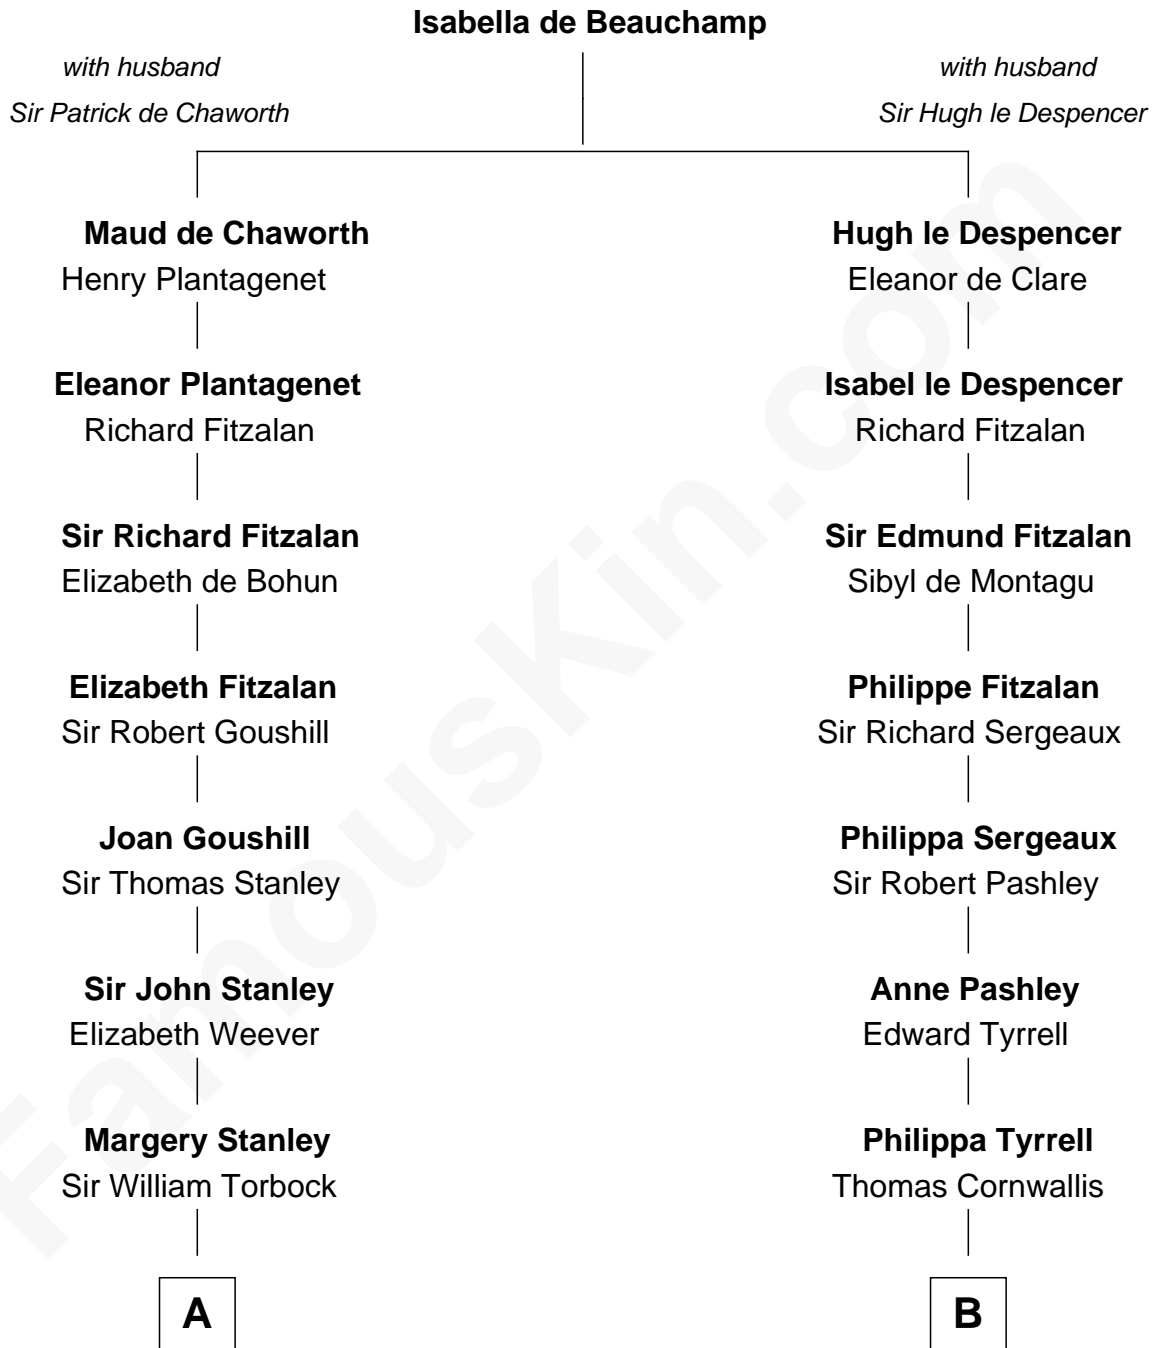

FamousKin.com

Relationship Chart of Thomas Hunt Morgan

Nobel Prize Winner in Physiology or Medicine

19th cousin of

General James Longstreet
Confederate Army - U.S. Civil War

C

Elizabeth Phoebe Key

Charles Howard

Ellen Key Howard
Charlton Hunt Morgan

Thomas Hunt Morgan
Nobel Prize Winner

D

Hannah FitzRandolph

William Longstreet

James Longstreet
Mary Anna Dent

General James Longstreet
Confederate Army - U.S. Civil War