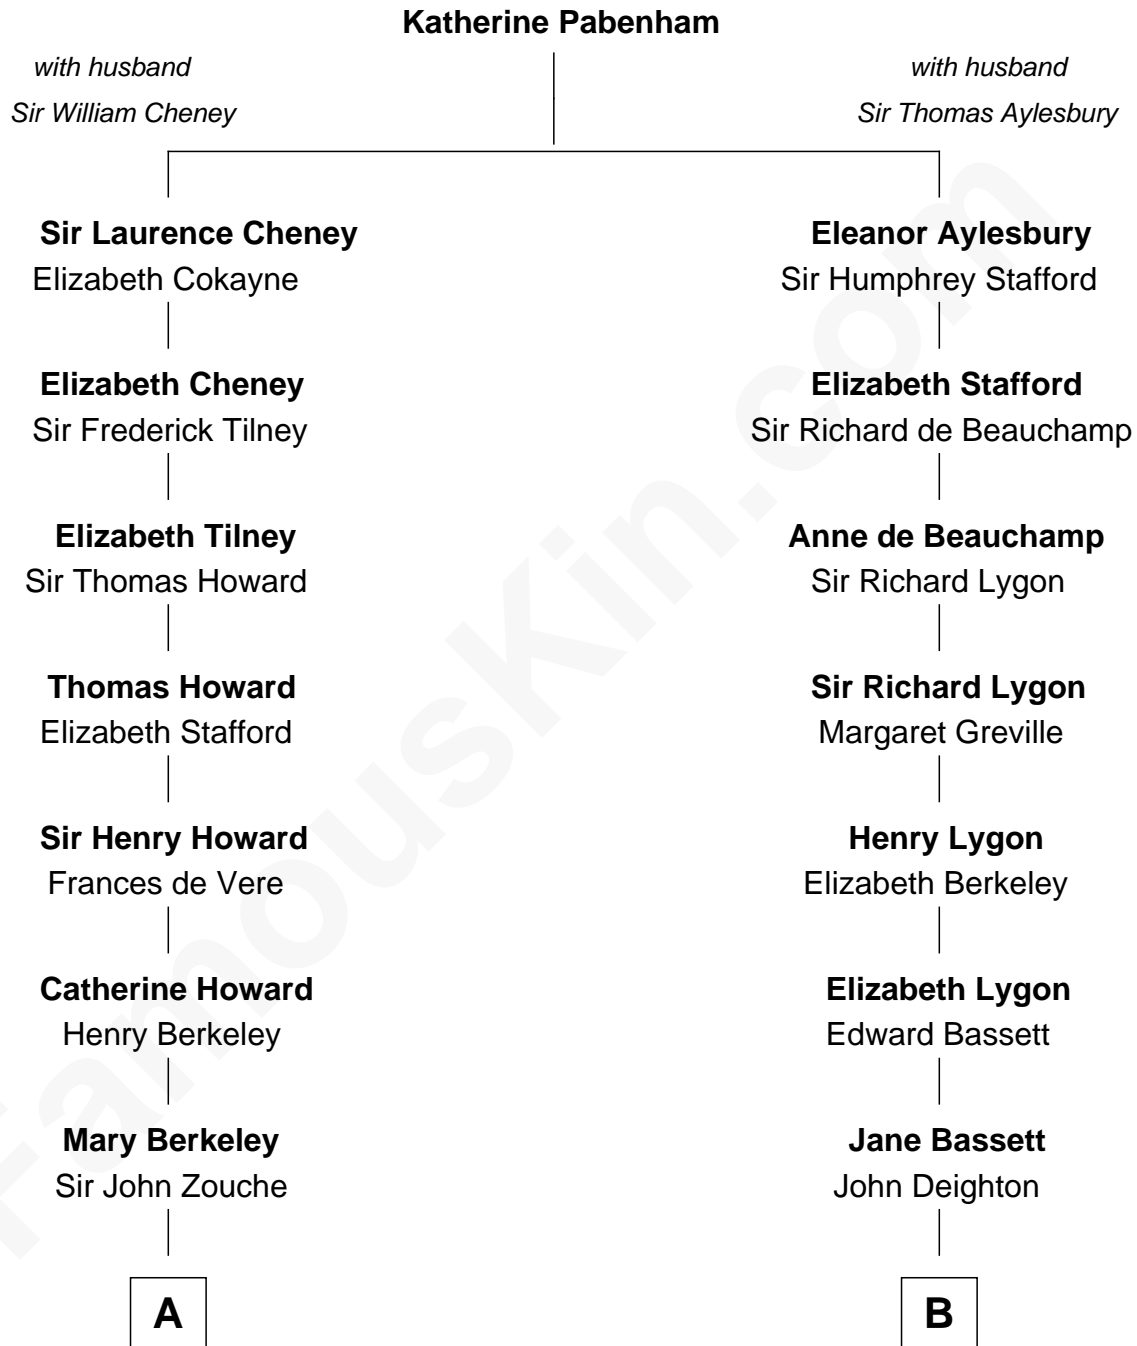

FamousKin.com

Relationship Chart of

Thomas Hunt Morgan

Nobel Prize Winner in Physiology or Medicine

15th cousin 2 times removed of

Jack London

Author of "The Call of the Wild"

A