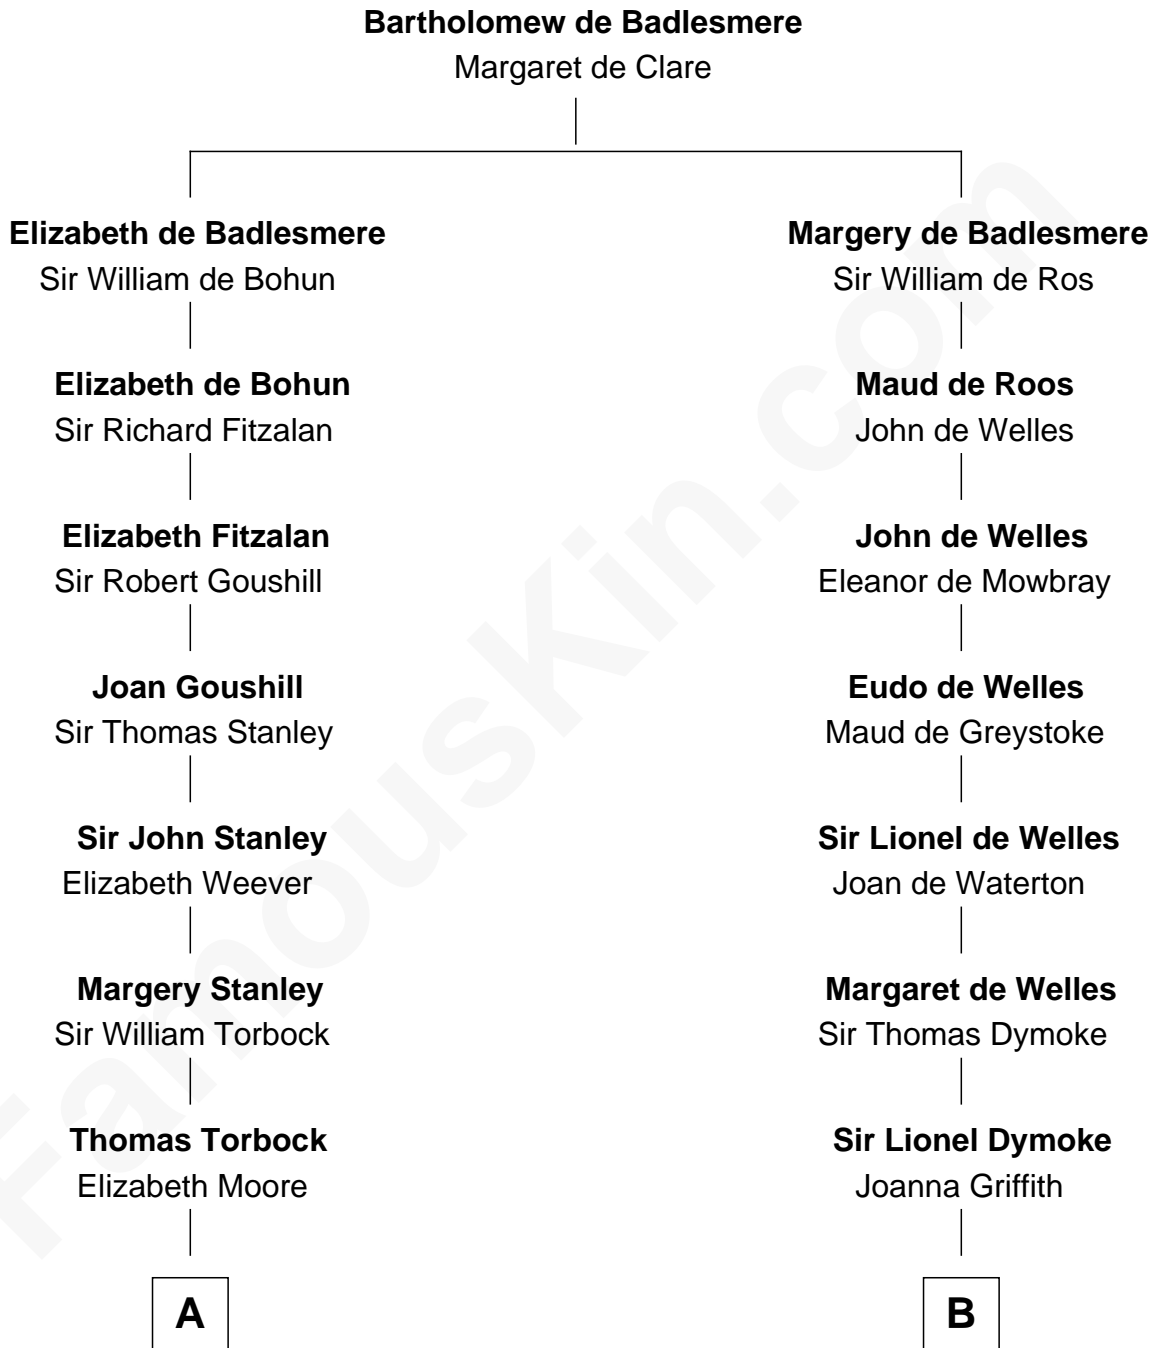

FamousKin.com

Relationship Chart of

Thomas Hunt Morgan

Nobel Prize Winner in Physiology or Medicine

18th cousin 3 times removed of

Lucille Ball

TV Actress - "I Love Lucy"

C

Ellen Key Howard
Charlton Hunt Morgan

Thomas Hunt Morgan
Nobel Prize Winner

D

Sally Bennet Osborn
Newman Durrell

George Osborn Durrell
Anne Jane Jewell

Nellie Rebecca Durrell
Jasper Clinton Ball

Henry Durrell Ball
Desiree Evelyn Hunt