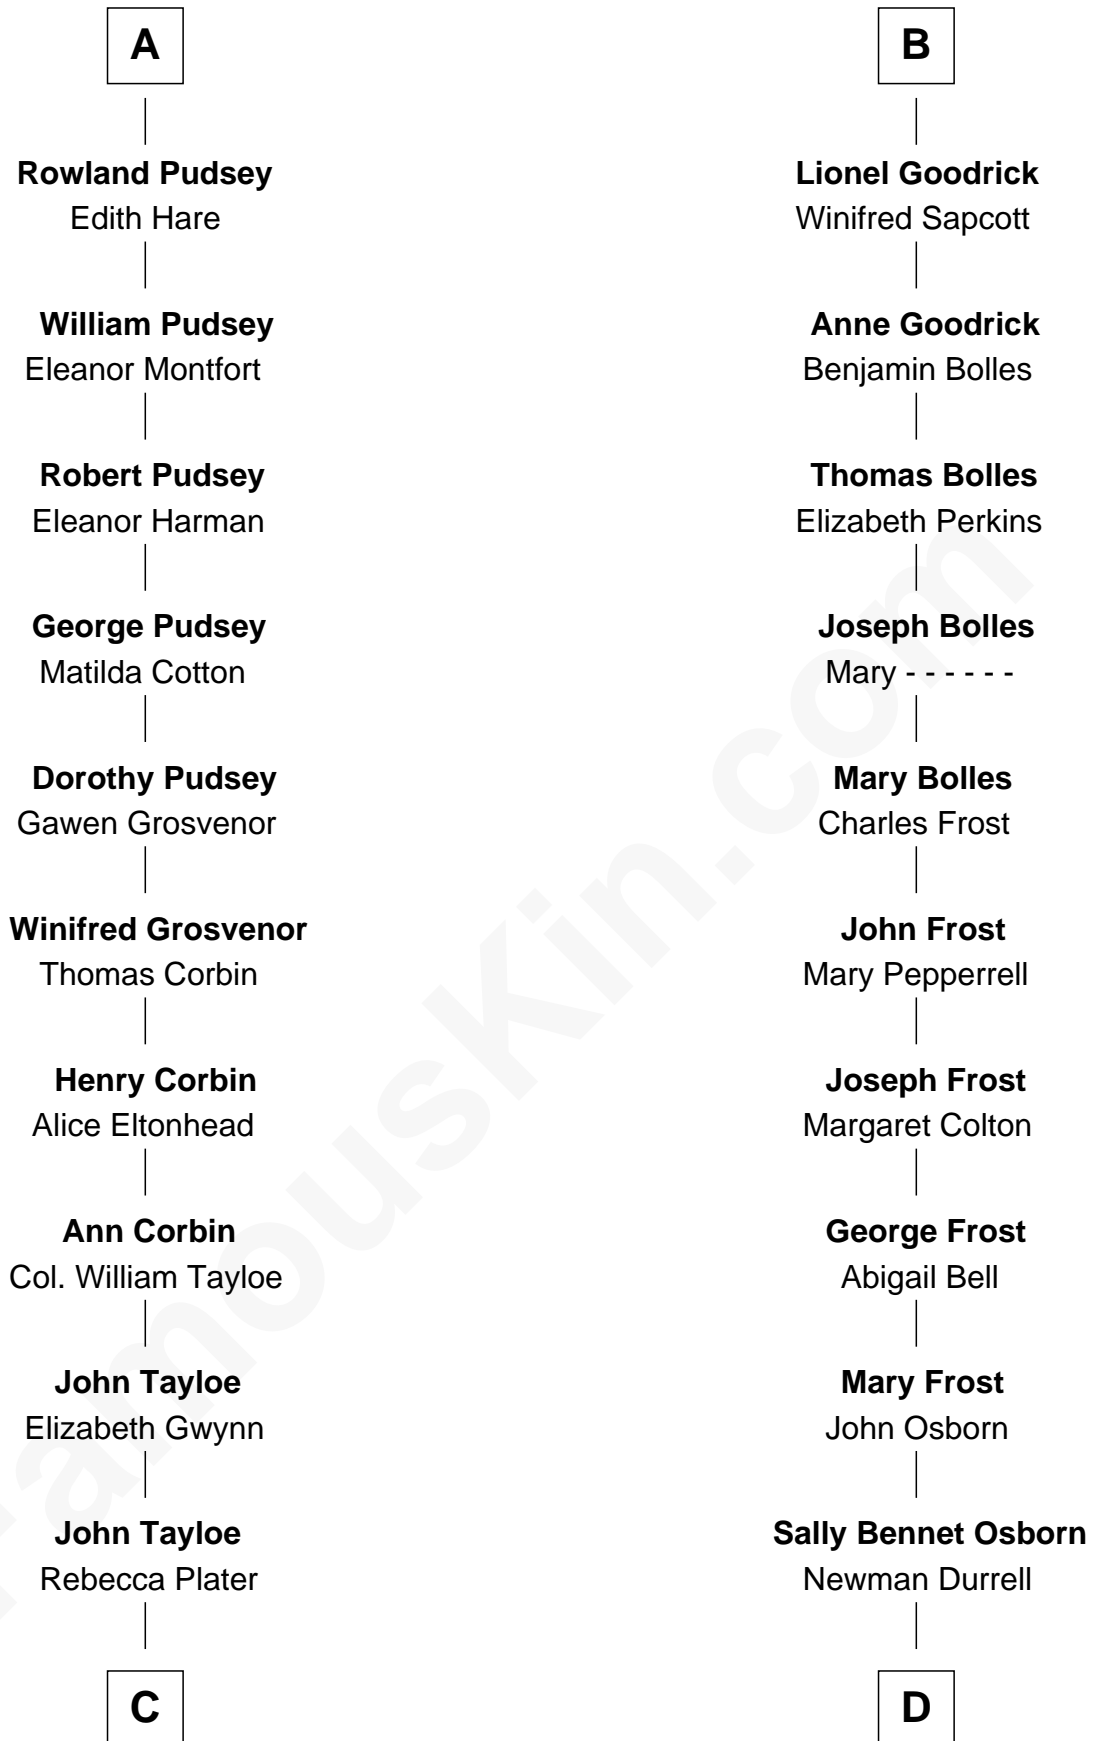

FamousKin.com

Relationship Chart of

Thomas Hunt Morgan

Nobel Prize Winner in Physiology or Medicine

20th cousin 1 time removed of

Lucille Ball

TV Actress - "I Love Lucy"

Sir Geoffrey le Scrope

Ivetta de Ros

C

Elizabeth Tayloe
Col. Edward Lloyd

Mary Tayloe Lloyd
Francis Scott Key

Elizabeth Phoebe Key
Charles Howard

Ellen Key Howard
Charlton Hunt Morgan

Thomas Hunt Morgan
Nobel Prize Winner

D