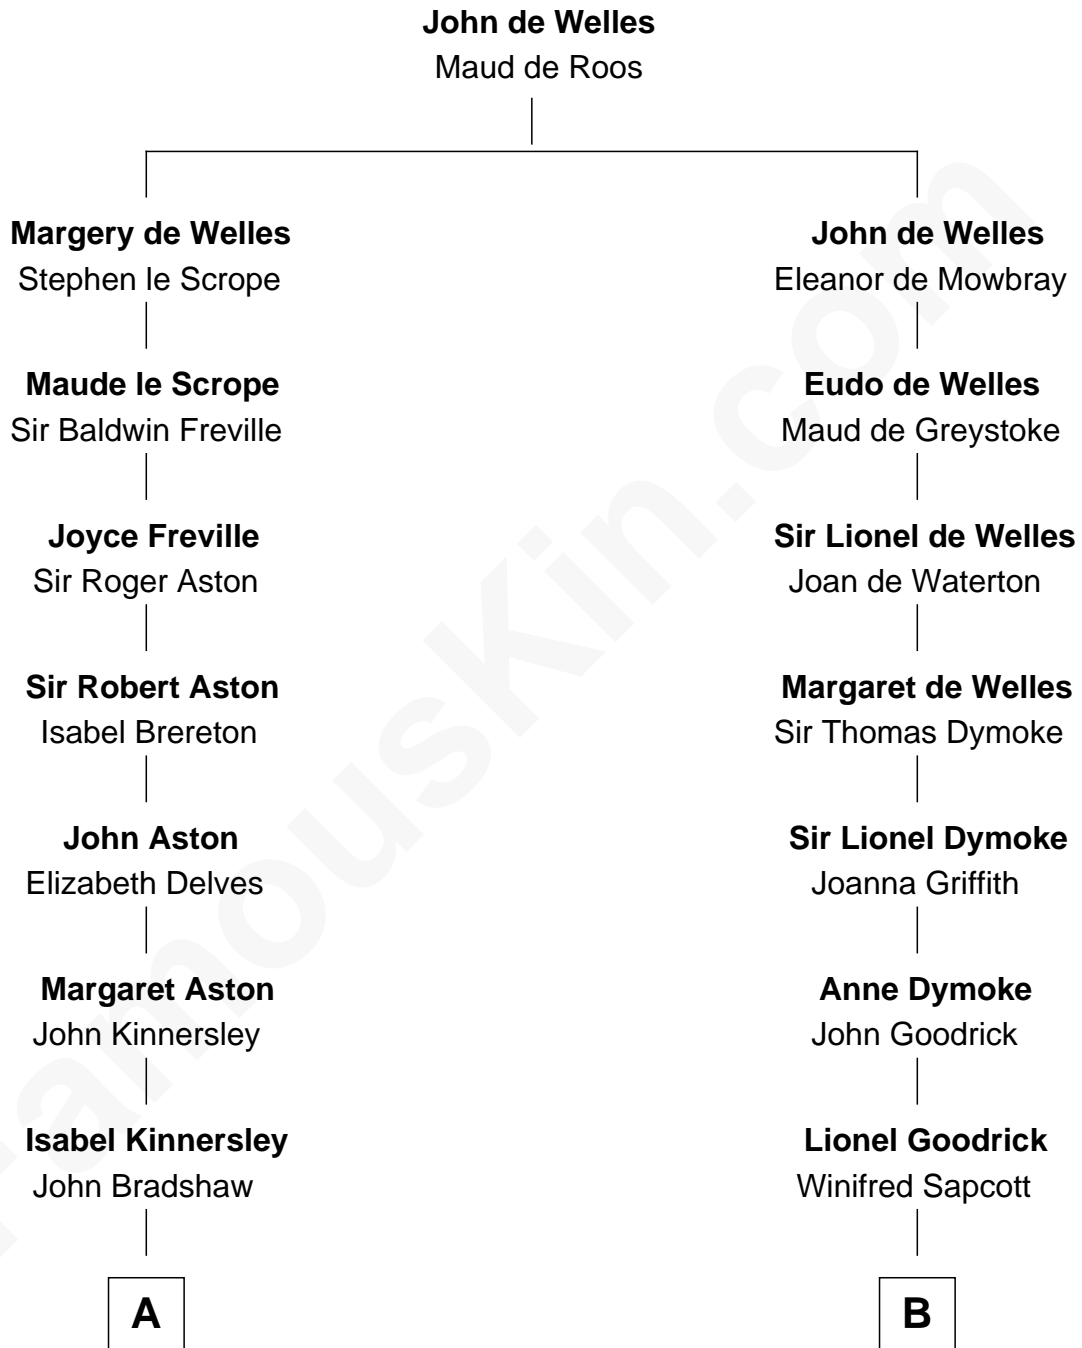

## Relationship Chart of

### Thomas Hunt Morgan

*Nobel Prize Winner in Physiology or Medicine*

19th cousin 1 time removed of

**Lucille Ball**

*TV Actress - "I Love Lucy"*

**C**

**Mary Tayloe Lloyd**

Francis Scott Key

**Elizabeth Phoebe Key**

Charles Howard

**Ellen Key Howard**

Charlton Hunt Morgan

**Thomas Hunt Morgan**

*Nobel Prize Winner*

**D**

**Nellie Rebecca Durrell**