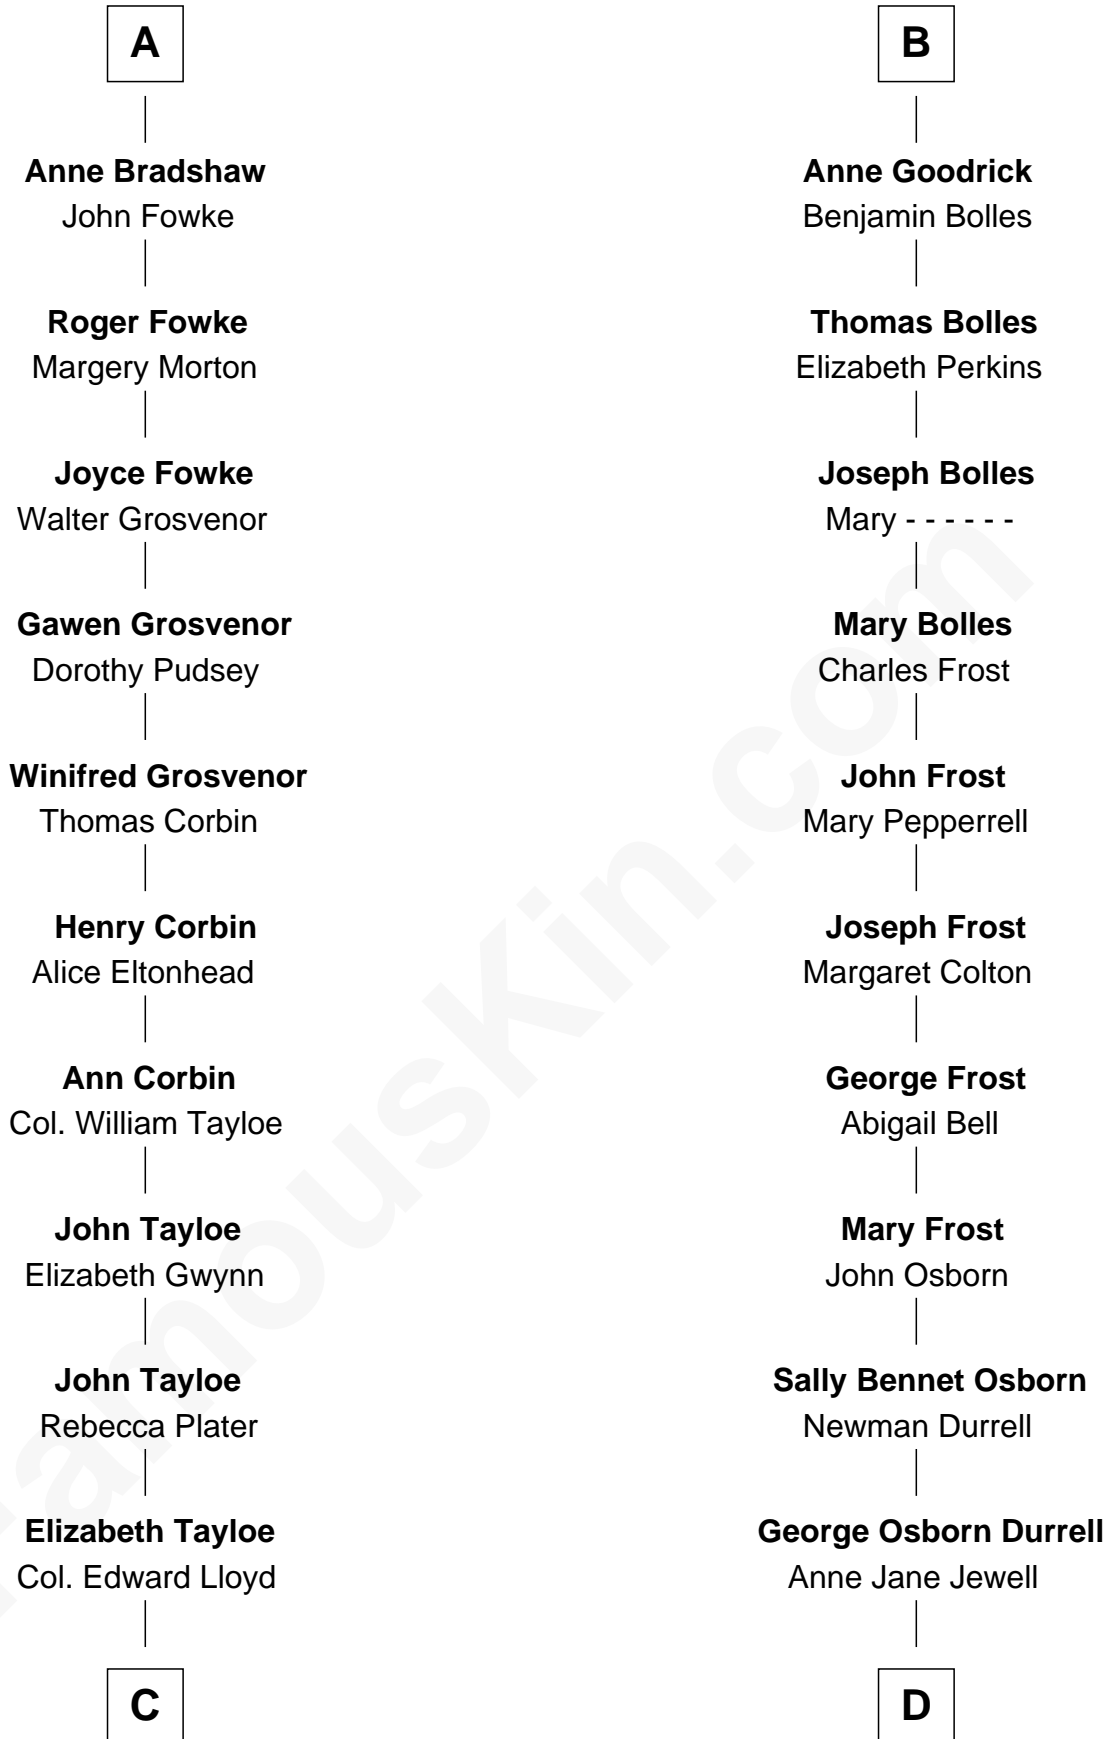

## Relationship Chart of

### Thomas Hunt Morgan

*Nobel Prize Winner in Physiology or Medicine*

19th cousin 1 time removed of

**Lucille Ball**

*TV Actress - "I Love Lucy"*

**C**

**Mary Tayloe Lloyd**

Francis Scott Key

**Elizabeth Phoebe Key**

Charles Howard

**Ellen Key Howard**

Charlton Hunt Morgan

**Thomas Hunt Morgan**

*Nobel Prize Winner*

**D**

**Nellie Rebecca Durrell**