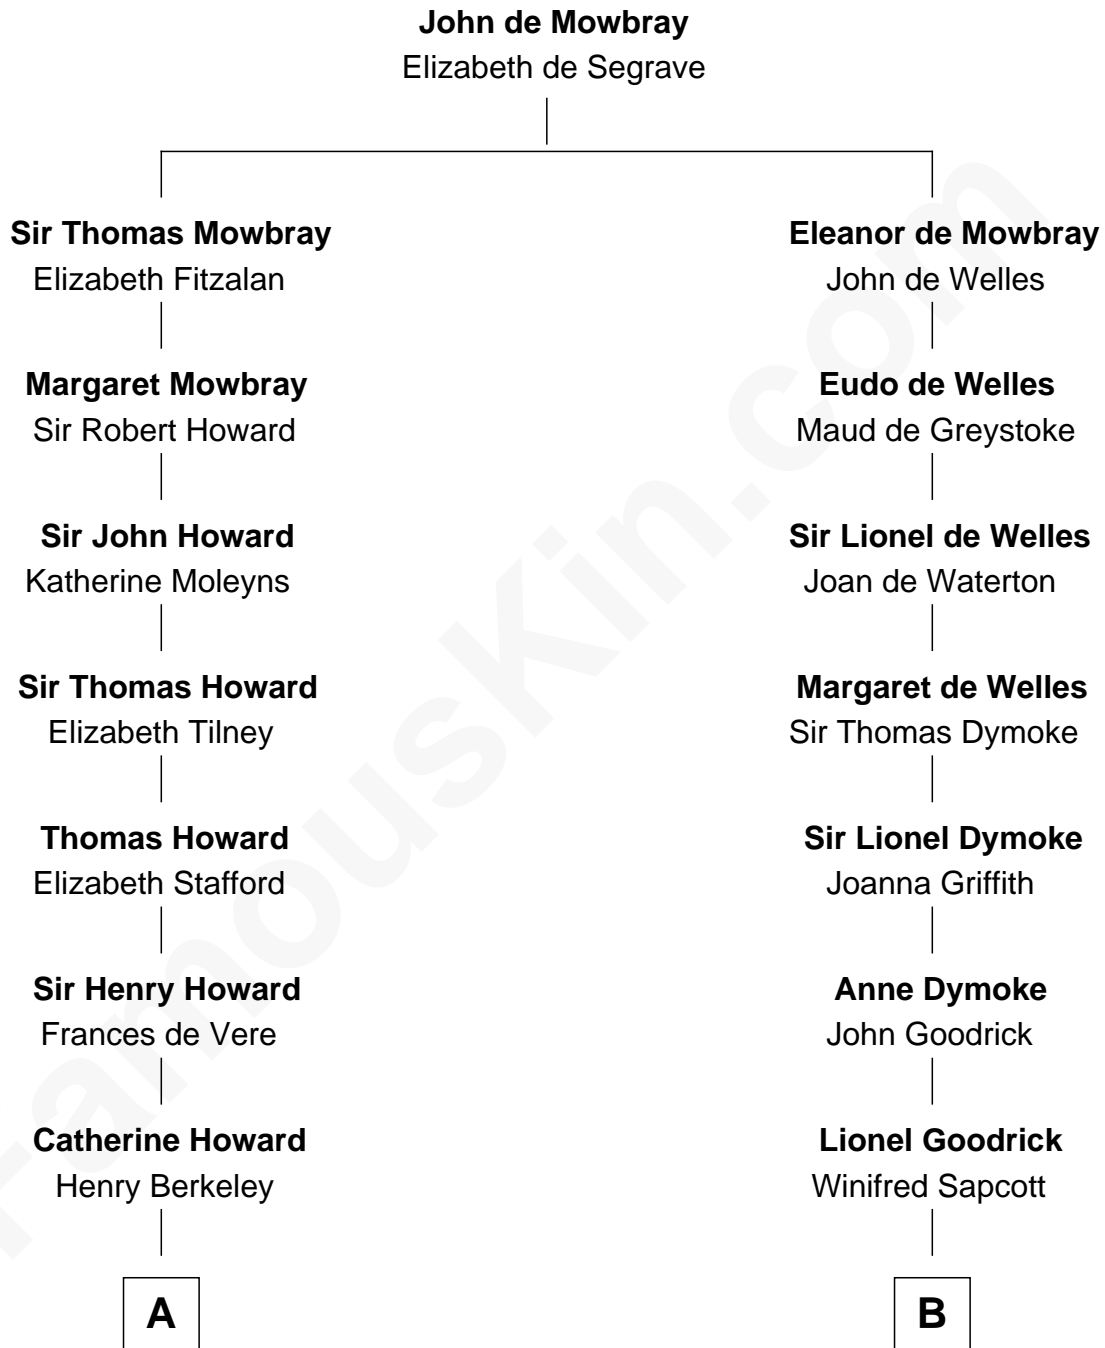

## Relationship Chart of

### Thomas Hunt Morgan

*Nobel Prize Winner in Physiology or Medicine*

18th cousin 1 time removed of

**Lucille Ball**

*TV Actress - "I Love Lucy"*

**C**

**Ellen Key Howard**  
Charlton Hunt Morgan

**Thomas Hunt Morgan**  
*Nobel Prize Winner*

**D**

**Nellie Rebecca Durrell**  
Jasper Clinton Ball

**Henry Durrell Ball**  
Desiree Evelyn Hunt

**Lucille Ball**  
*TV Actress - "I Love Lucy"*

FamousKin.com