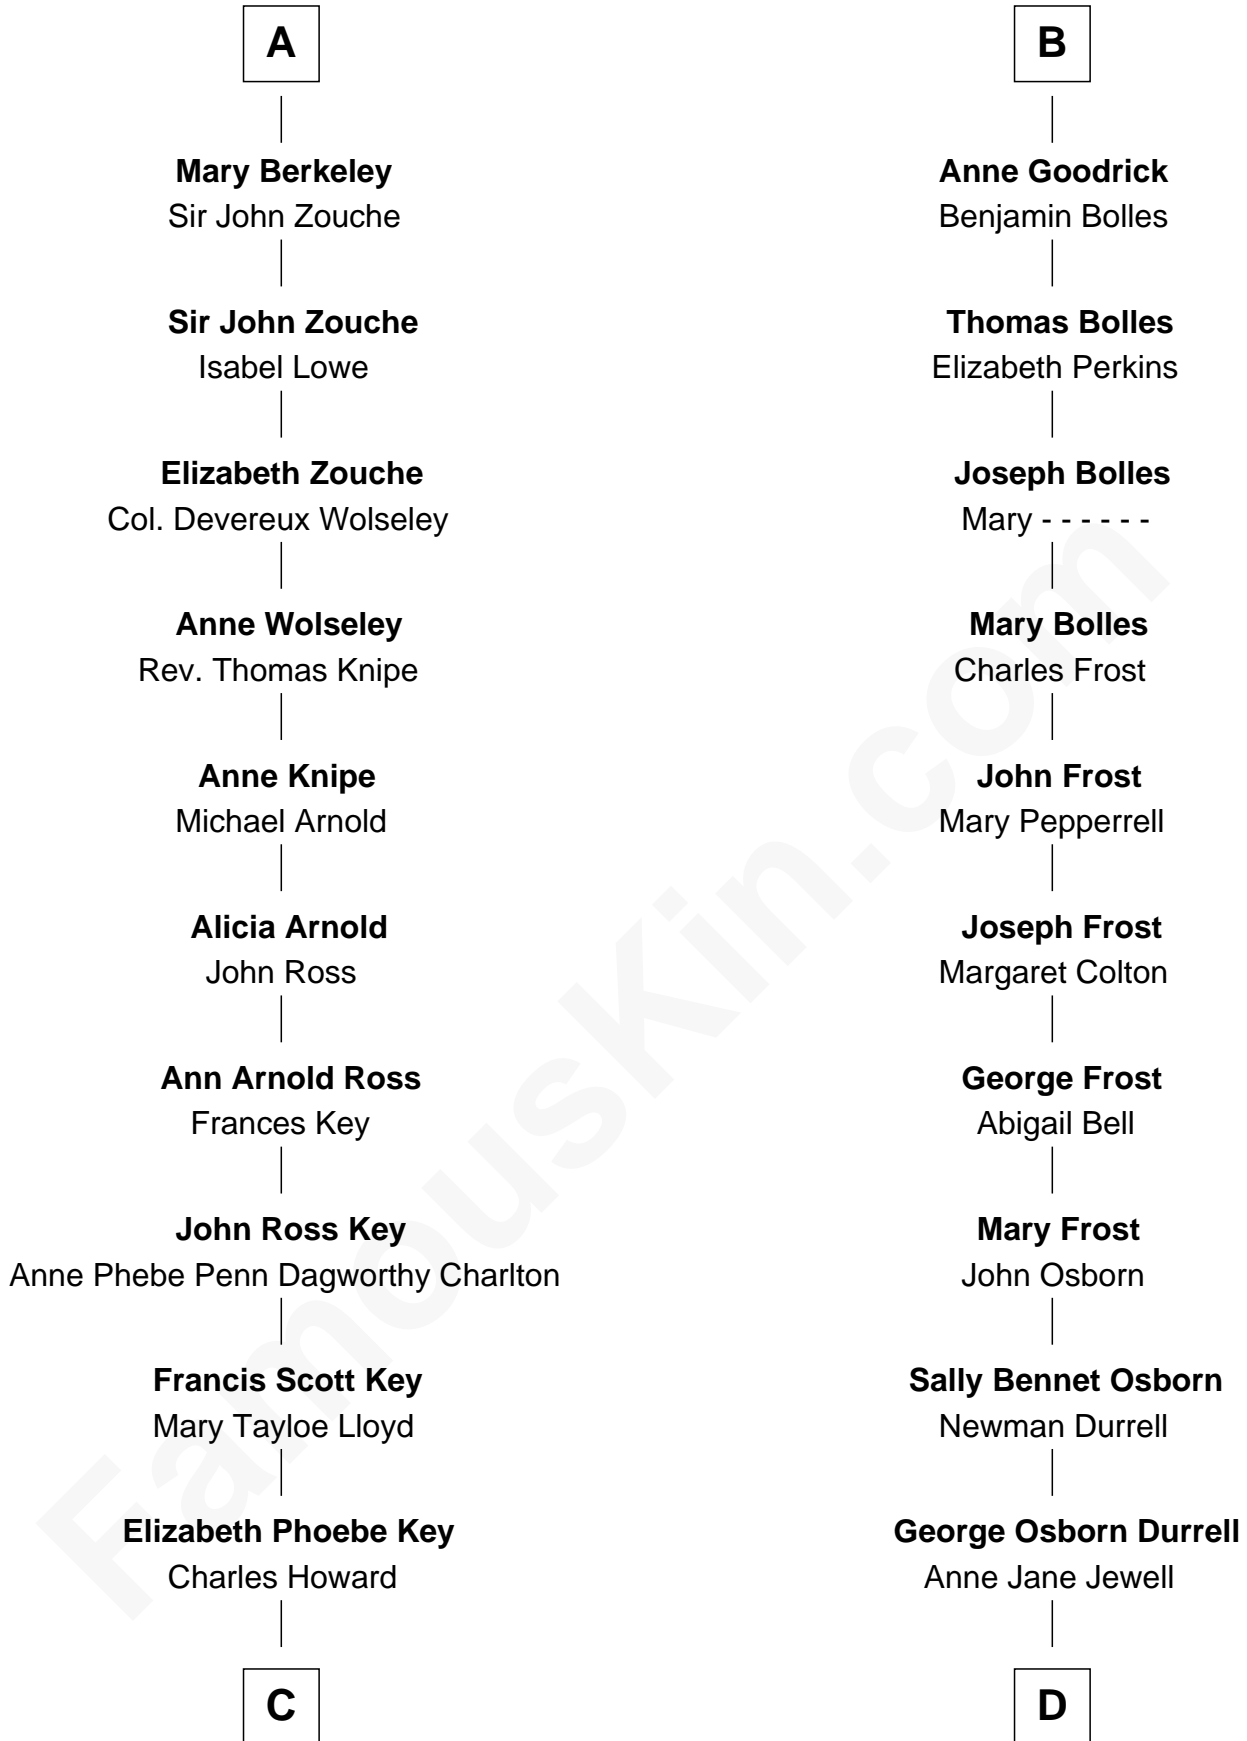

## Relationship Chart of

### Thomas Hunt Morgan

*Nobel Prize Winner in Physiology or Medicine*

18th cousin 1 time removed of

**Lucille Ball**

*TV Actress - "I Love Lucy"*

**C**

**Ellen Key Howard**  
Charlton Hunt Morgan

**Thomas Hunt Morgan**  
*Nobel Prize Winner*

**D**

**Nellie Rebecca Durrell**  
Jasper Clinton Ball

**Henry Durrell Ball**  
Desiree Evelyn Hunt

**Lucille Ball**  
*TV Actress - "I Love Lucy"*

FamousKin.com