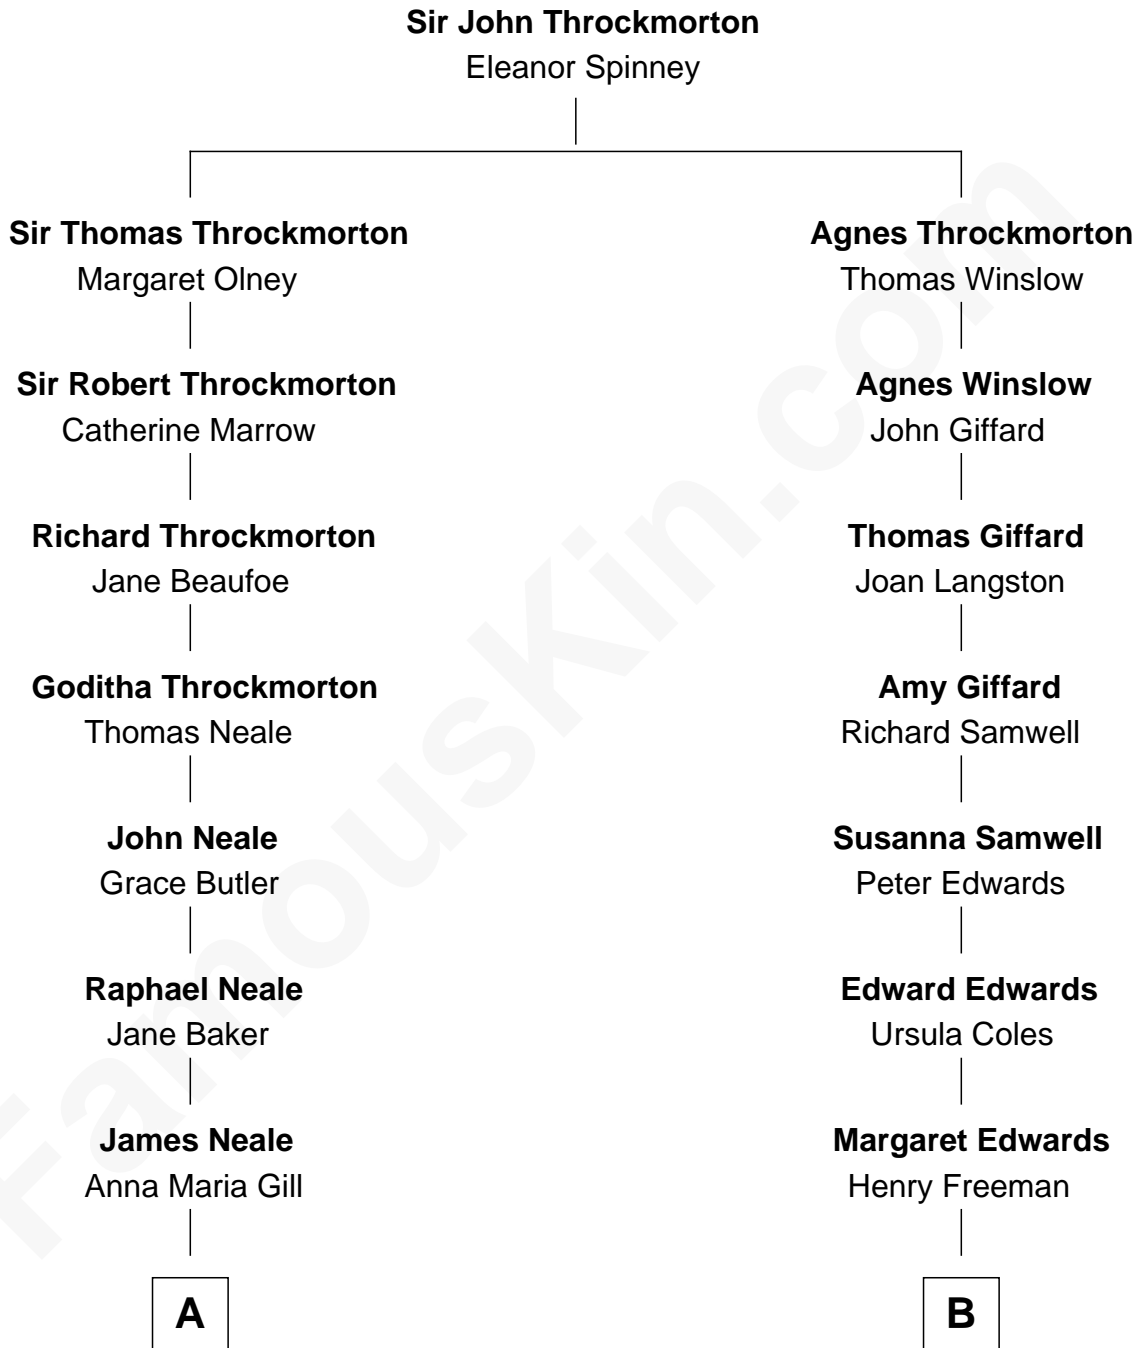

FamousKin.com

Relationship Chart of

Thomas Hunt Morgan

Nobel Prize Winner in Physiology or Medicine

14th cousin 5 times removed of

Paget Brewster
TV Actress

C

George Washington Wales Brewster

Joan Ryerson

Galen Brewster

Hathaway Tew

Paget Brewster

TV Actress

FamousKin.com