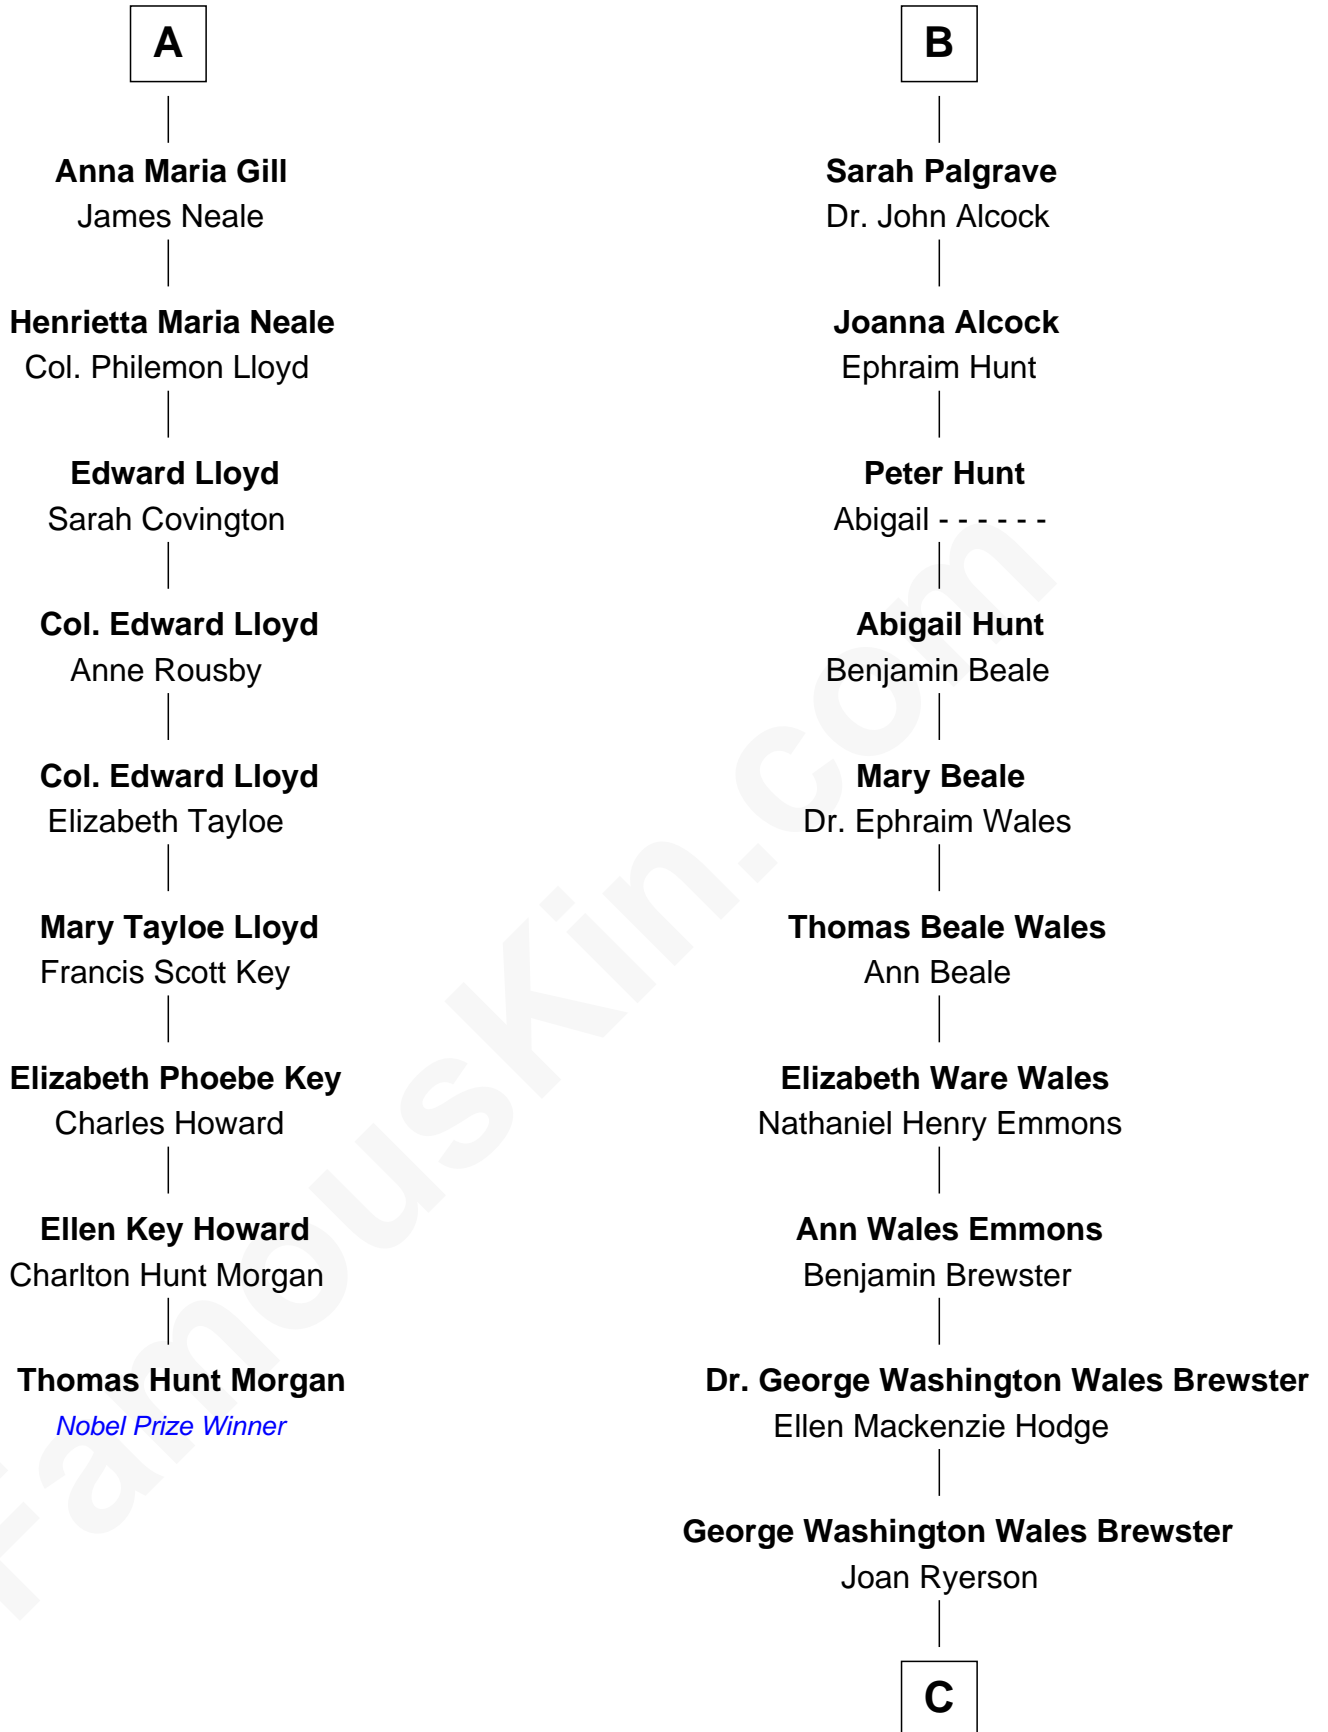

### Thomas Hunt Morgan

*Nobel Prize Winner in Physiology or Medicine*

15th cousin 3 times removed of

**Paget Brewster**  
*TV Actress*

**Sir Robert Goushill**  
Elizabeth Fitzalan

**Joan Goushill**  
Sir Thomas Stanley

**Elizabeth Goushill**  
Sir Robert Wingfield

**Sir John Stanley**  
Elizabeth Weever

**Elizabeth Wingfield**  
Sir William Brandon

**Margery Stanley**  
Sir William Torbock

**Eleanor Brandon**  
John Glemham

**Thomas Torbock**  
Elizabeth Moore

**Anne Glemham**  
Henry Palgrave

**William Torbock**  
Catherine Gerard

**Thomas Palgrave**  
Alice Gunton

**Margaret Torbock**  
Oliver Mainwaring

**Rev. Edward Palgrave**  
-----

**Mary Mainwaring**  
Benjamin Gill

**Dr. Richard Palgrave**  
Anna -----

**A**

**B**

C

Galen Brewster  
Hathaway Tew

Paget Brewster  
*TV Actress*

FamousKin.com