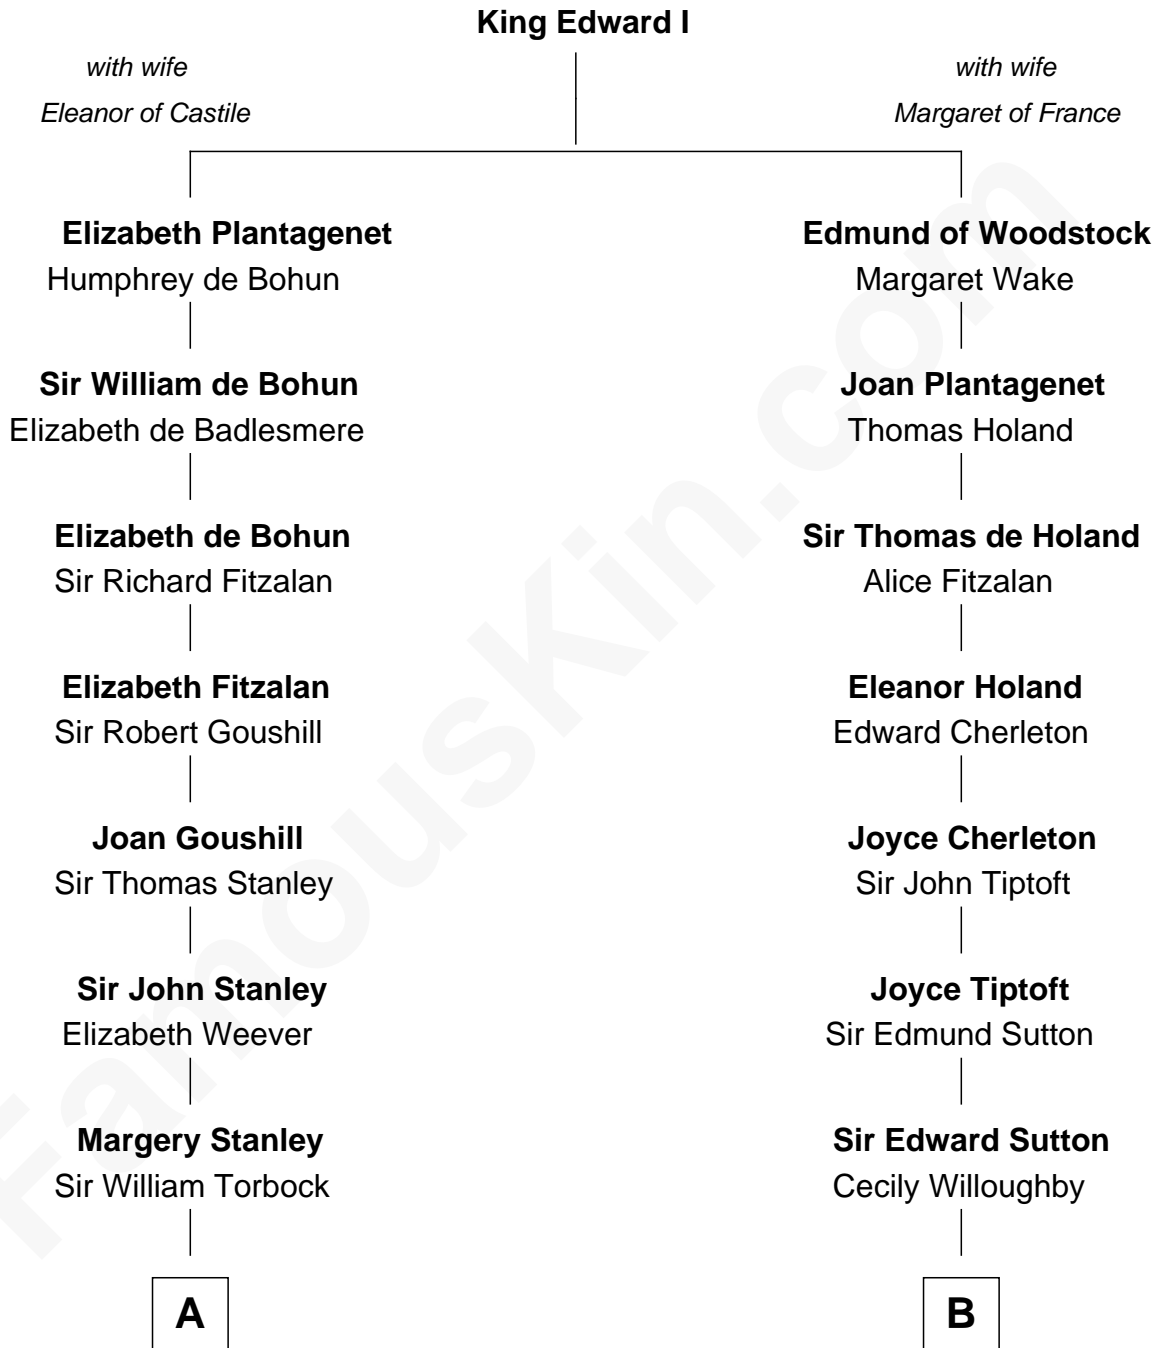

FamousKin.com

Relationship Chart of

Thomas Hunt Morgan

Nobel Prize Winner in Physiology or Medicine

19th cousin 1 time removed of

James Sherman

27th U.S. Vice-President

C

Elizabeth Phoebe Key

Charles Howard

Ellen Key Howard

Charlton Hunt Morgan

Thomas Hunt Morgan

Nobel Prize Winner

D

Mary Augusta Barron