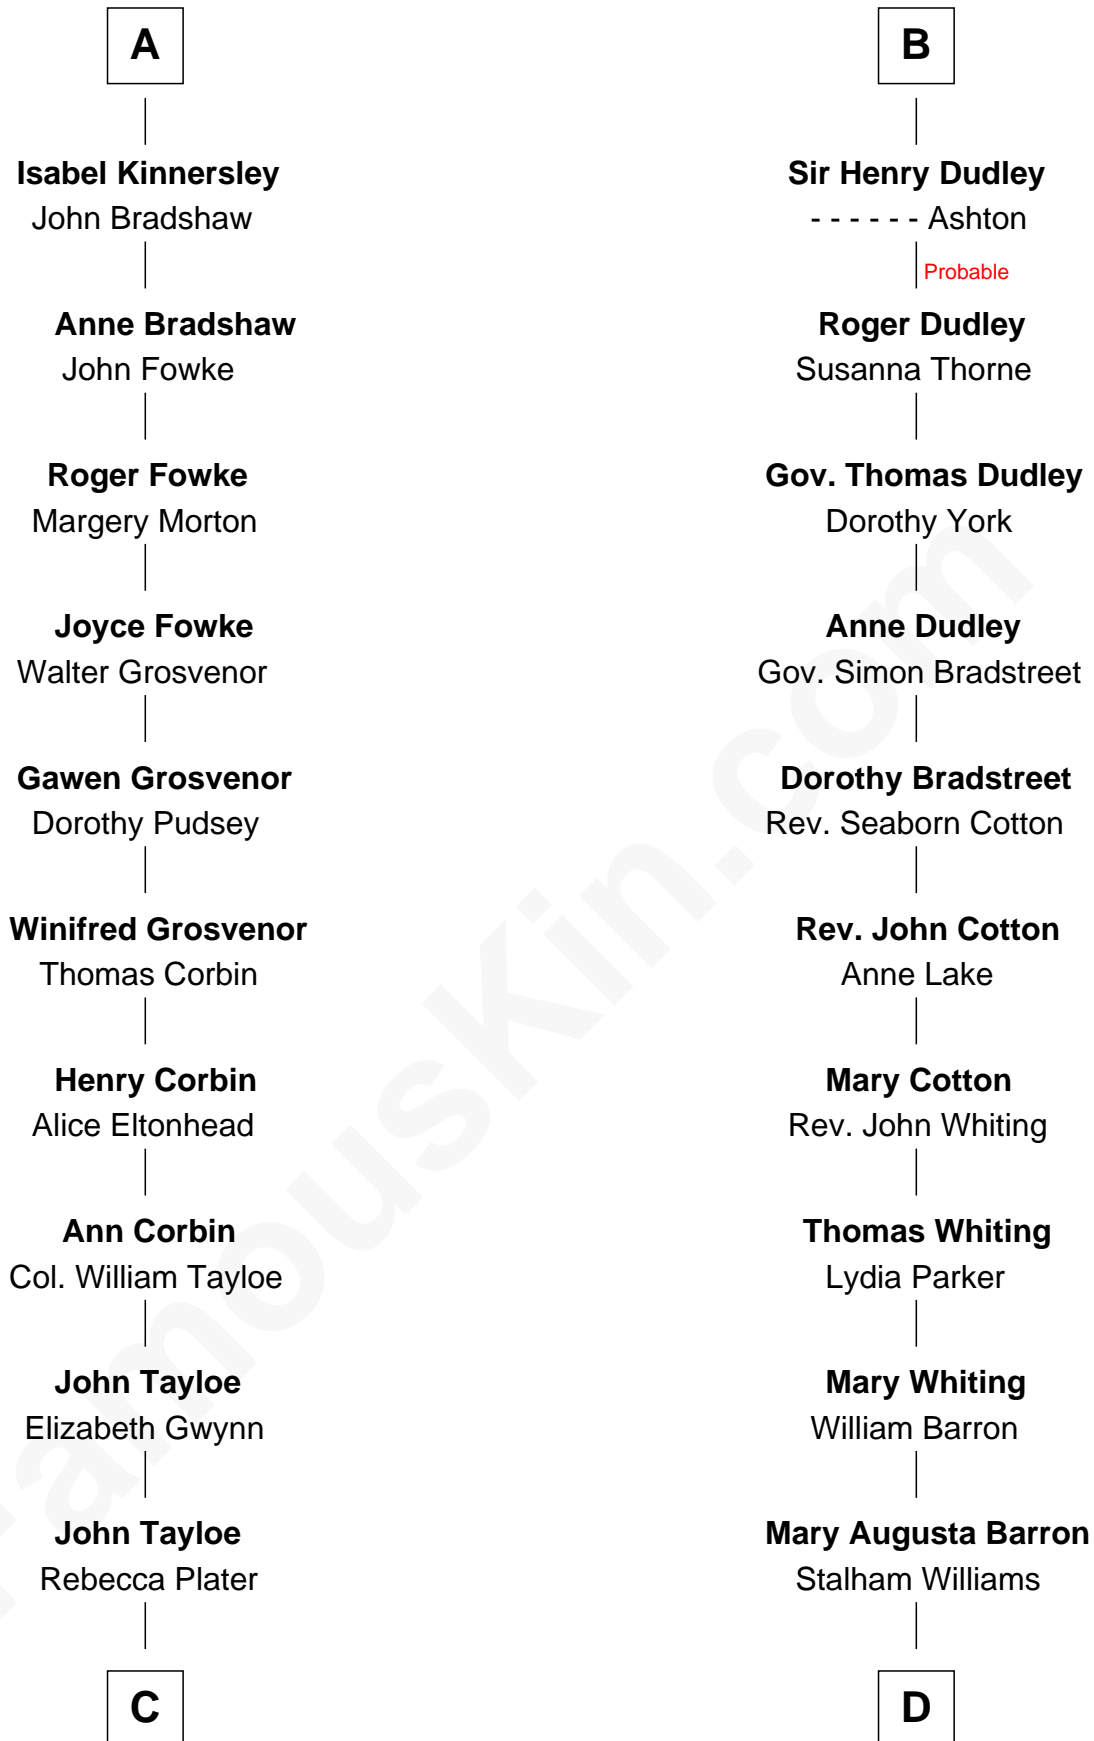

FamousKin.com

Relationship Chart of

Thomas Hunt Morgan

Nobel Prize Winner in Physiology or Medicine

19th cousin 2 times removed of

James Sherman

27th U.S. Vice-President

C

Elizabeth Tayloe
Col. Edward Lloyd

Mary Tayloe Lloyd
Francis Scott Key

Elizabeth Phoebe Key
Charles Howard

Ellen Key Howard
Charlton Hunt Morgan

Thomas Hunt Morgan
Nobel Prize Winner

D

Frances Lucretia Williams
Richard Winslow Sherman