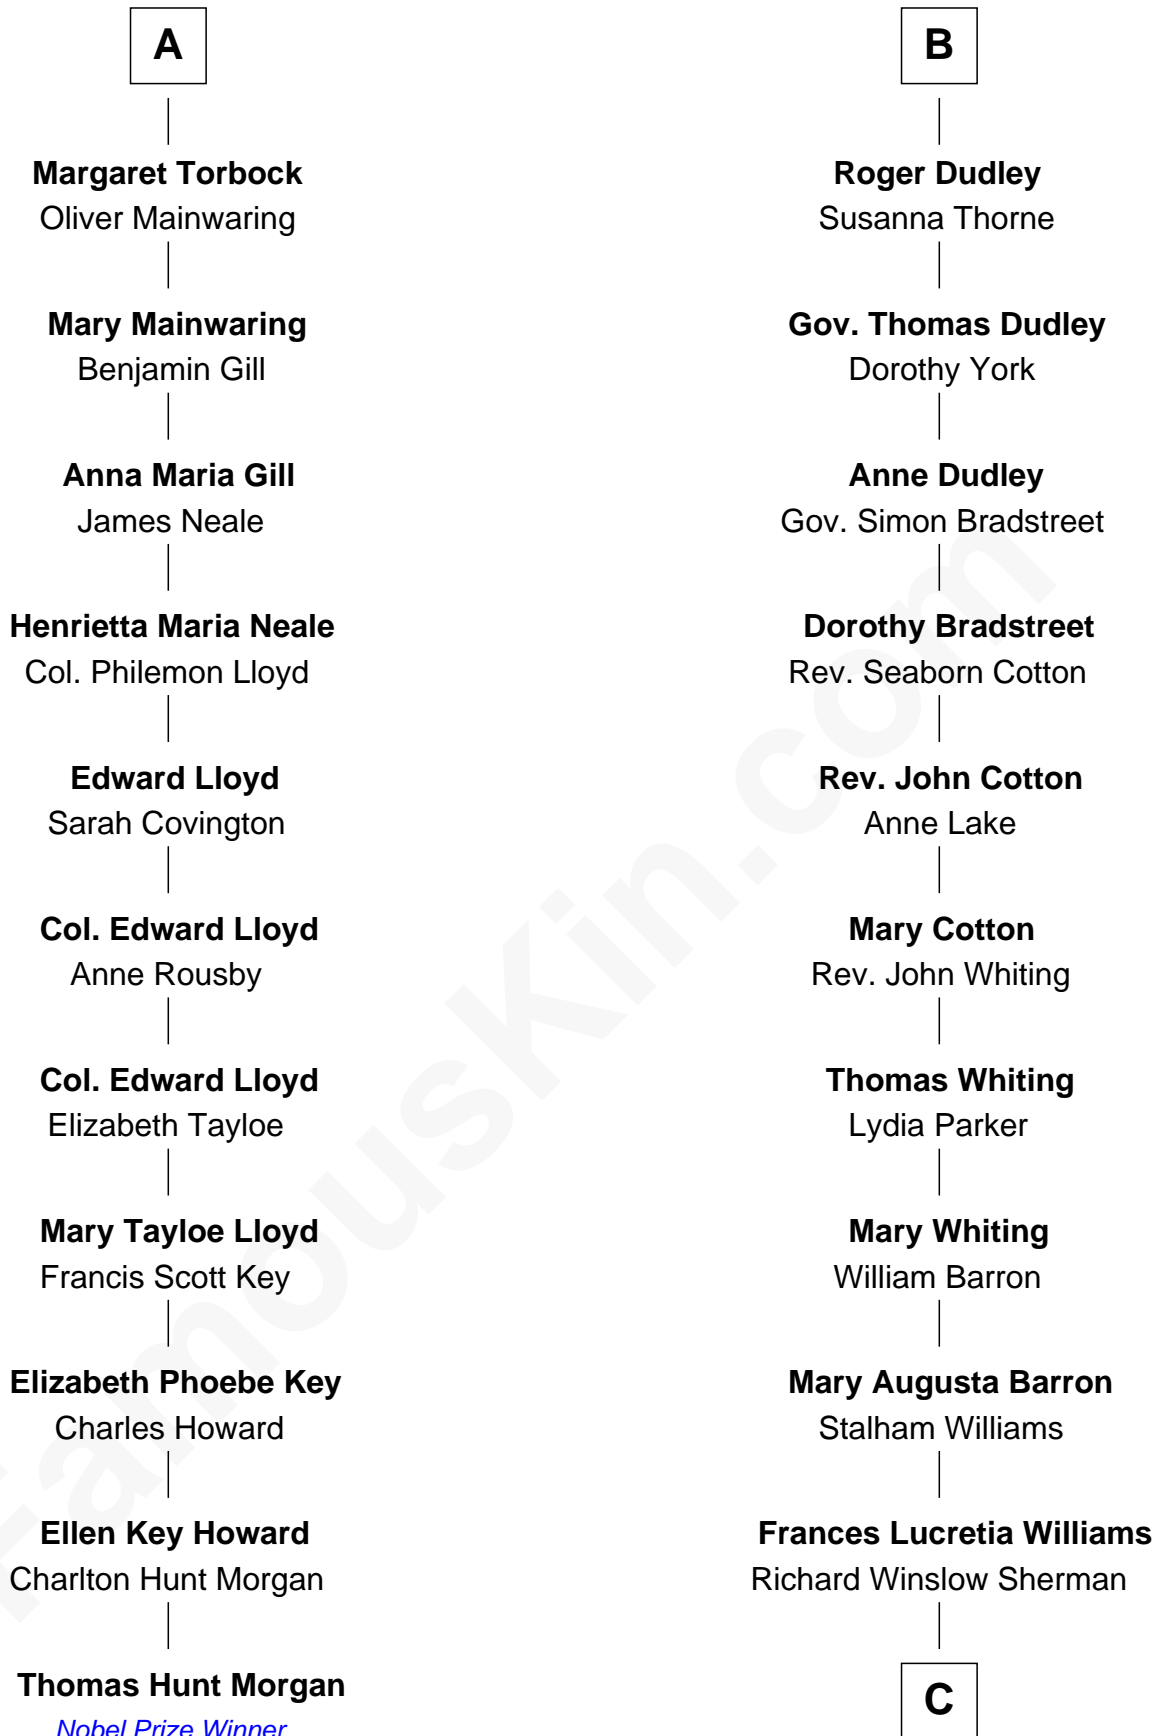

## Relationship Chart of

**Elizabeth Fitzalan**  
Sir Robert Goushill

**Joan Goushill**  
Sir Thomas Stanley

**Sir John Stanley**  
Elizabeth Weever

**Margery Stanley**  
Sir William Torbock

**Thomas Torbock**  
Elizabeth Moore

**William Torbock**  
Catherine Gerard

**A**

**Alice Fitzalan**  
Sir Thomas de Holand

**Eleanor Holand**  
Edward Cherleton

**Joyce Cherleton**  
Sir John Tiptoft

**Joyce Tiptoft**  
Sir Edmund Sutton

**Sir Edward Sutton**  
Cecily Willoughby

**Sir John Sutton**  
Cecily Grey

**Sir Henry Dudley**  
----- Ashton

Probable

**B**

**C**

**Mary Frances Sherman**  
Richard Updike Sherman

**James Sherman**  
*27th U.S. Vice-President*

FamousKin.com