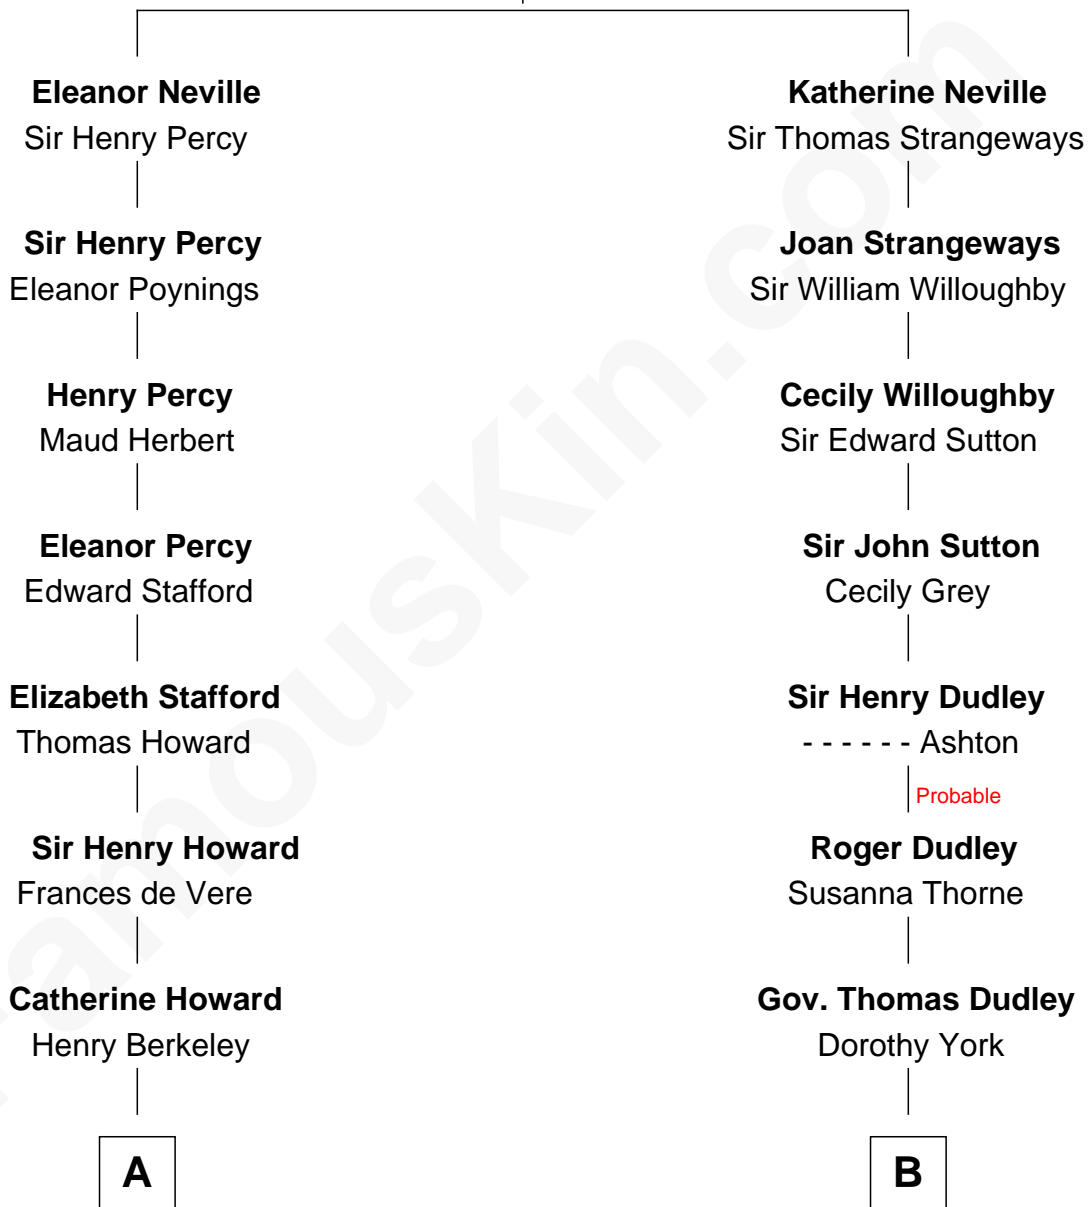

## Relationship Chart of

### Thomas Hunt Morgan

*Nobel Prize Winner in Physiology or Medicine*

16th cousin 2 times removed of

**James Sherman**

*27th U.S. Vice-President*

**Sir Ralph Neville**

Joan Beaufort

**A**

**Mary Berkeley**  
Sir John Zouche

**Sir John Zouche**  
Isabel Lowe

**Elizabeth Zouche**  
Col. Devereux Wolseley

**Anne Wolseley**  
Rev. Thomas Knipe

**Anne Knipe**  
Michael Arnold

**Alicia Arnold**  
John Ross

**Ann Arnold Ross**  
Frances Key

**John Ross Key**  
Anne Phebe Penn Dagworthy Charlton

**Francis Scott Key**  
Mary Tayloe Lloyd

**Elizabeth Phoebe Key**  
Charles Howard

**C**

**B**

**Anne Dudley**  
Gov. Simon Bradstreet