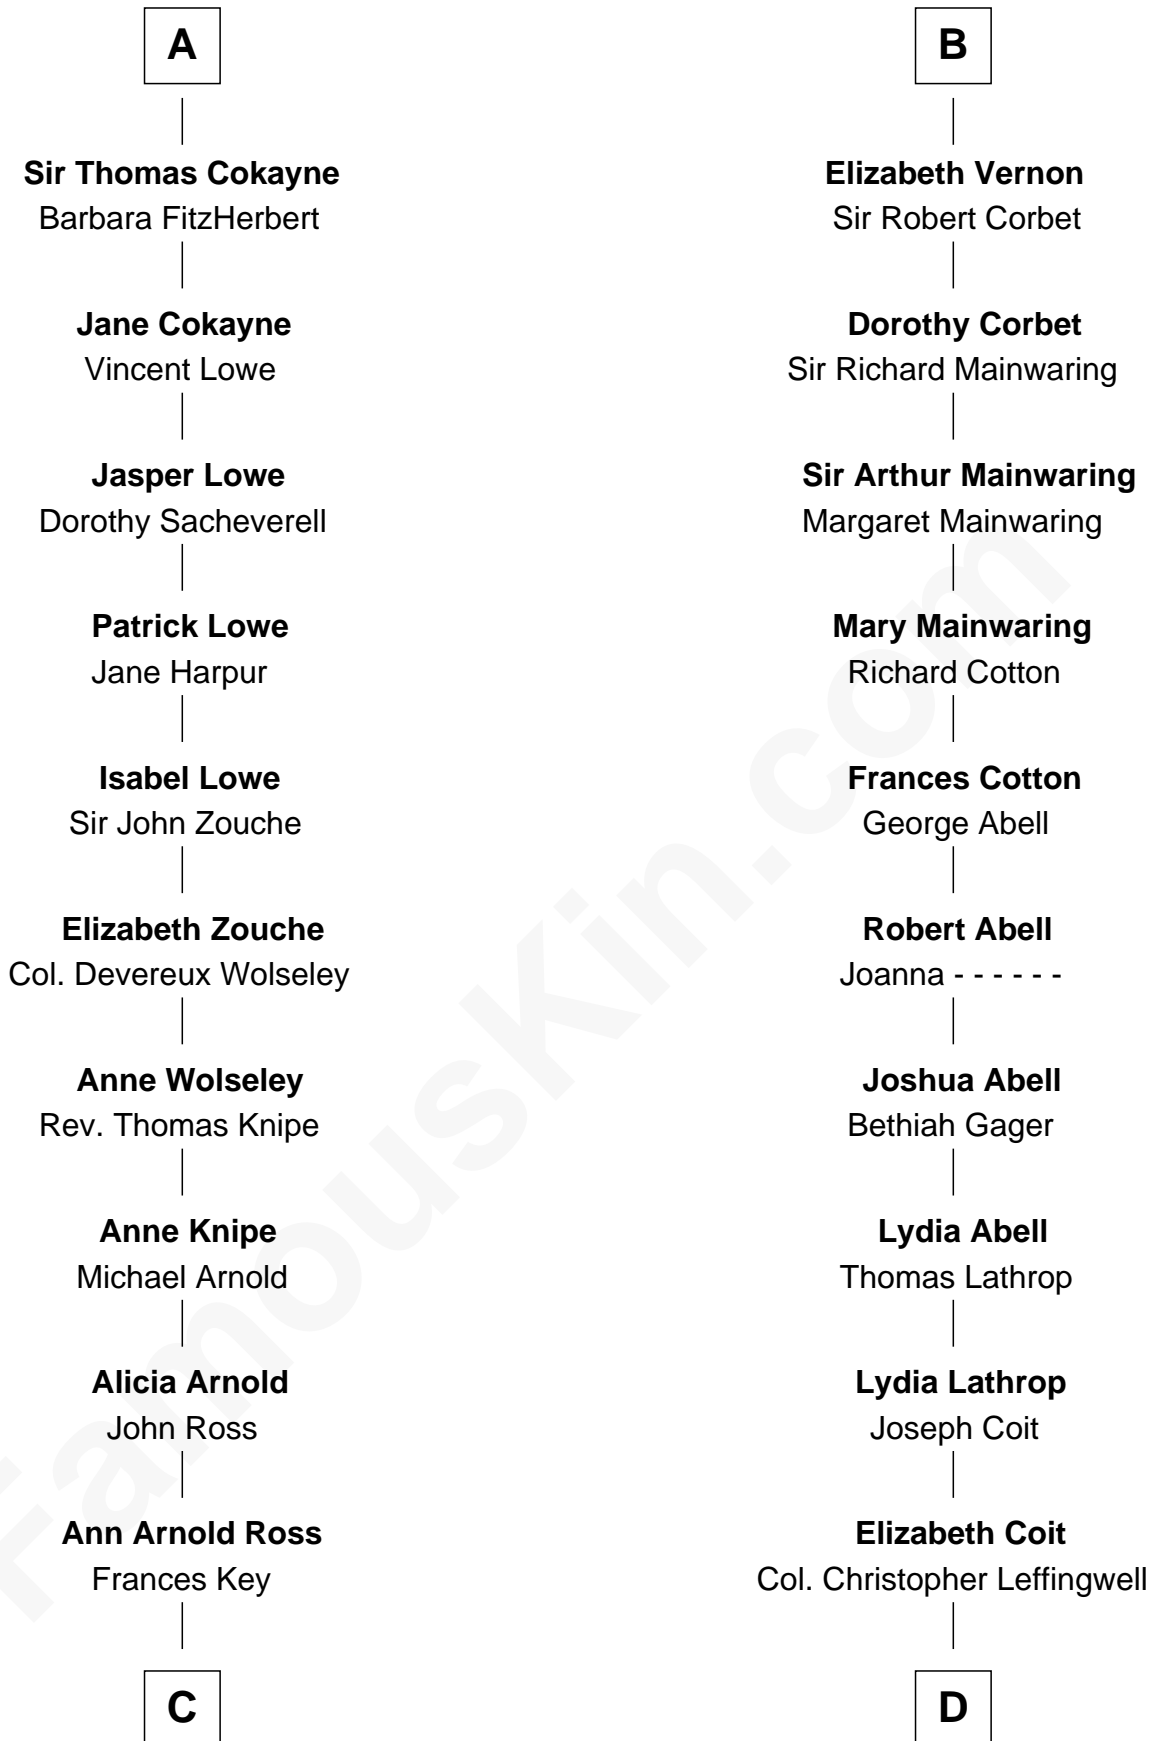

## Relationship Chart of

### John Foster Dulles

*52nd U.S. Secretary of State*

**Sir Robert de Ros**

Isabel de Aubeney

**C**

**John Ross Key**

Anne Phebe Penn Dagworthy Charlton

**Francis Scott Key**

Mary Tayloe Lloyd

**Elizabeth Phoebe Key**

Charles Howard

**Ellen Key Howard**

Charlton Hunt Morgan

**Thomas Hunt Morgan**

*Nobel Prize Winner*

**D**