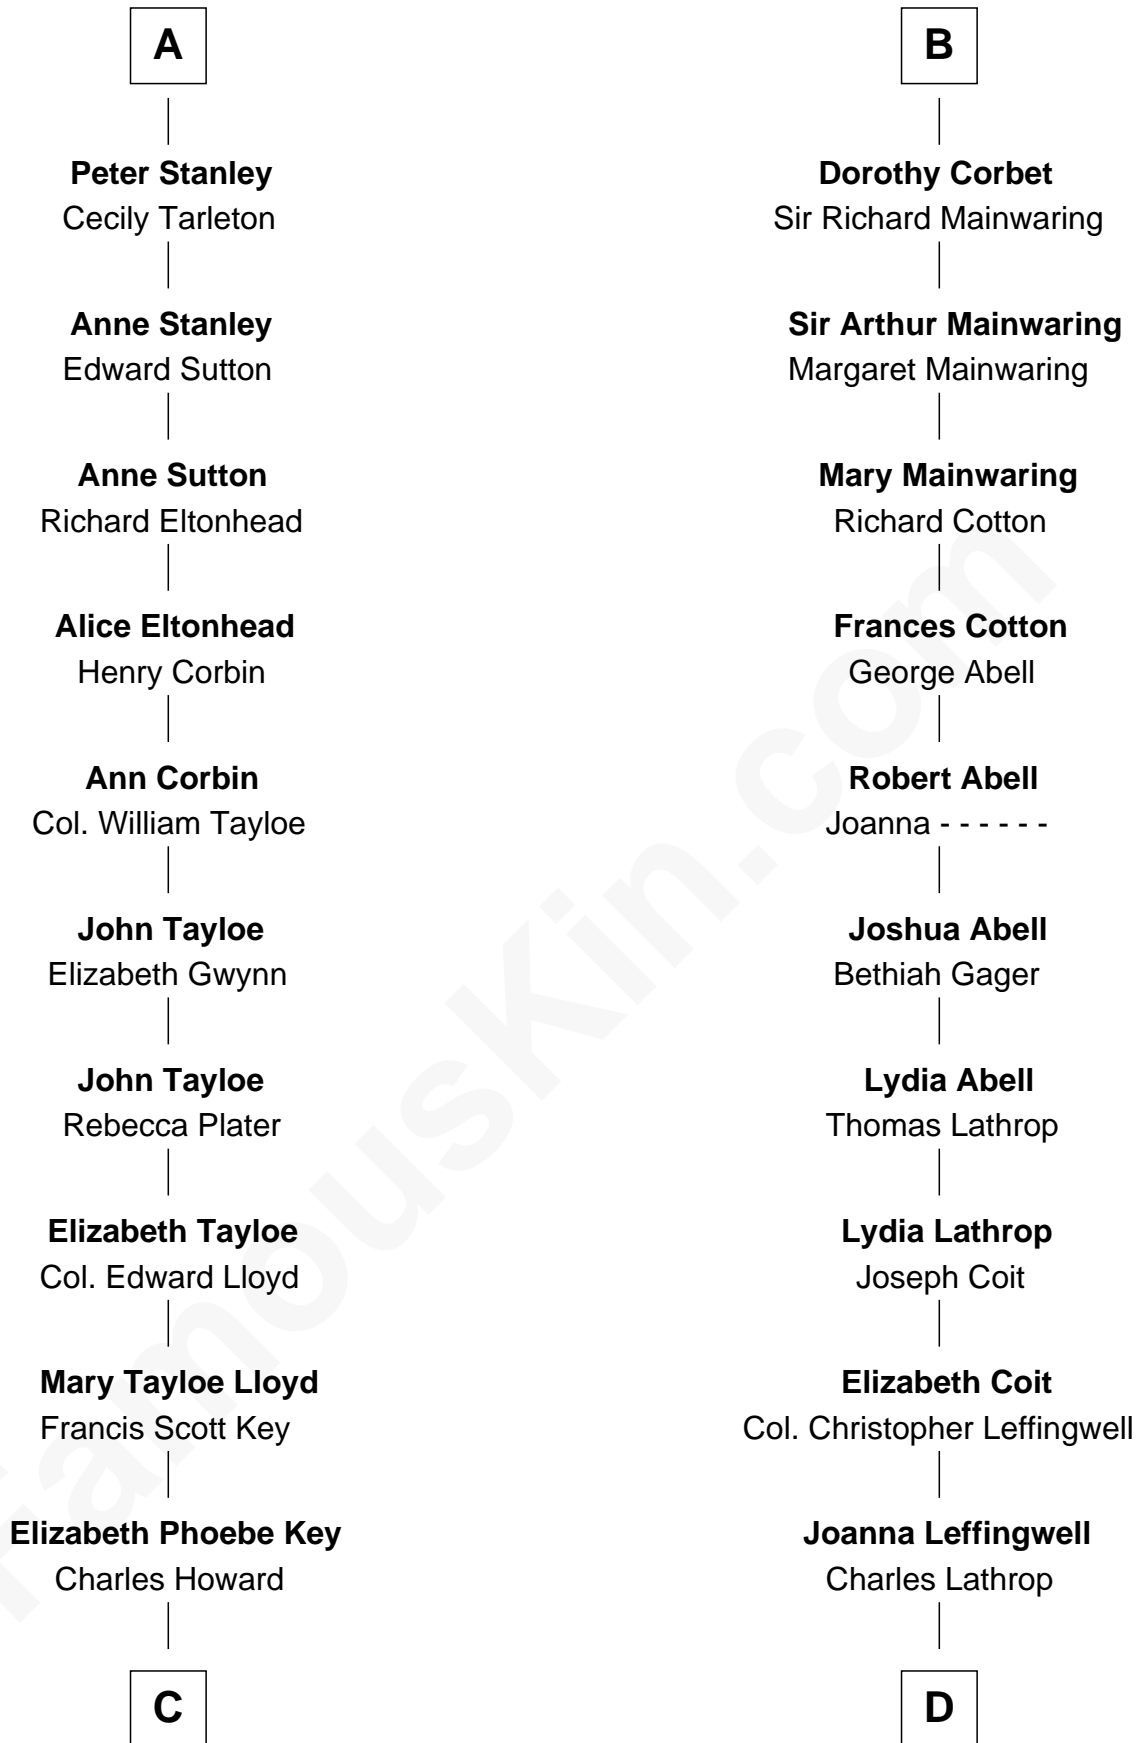

## Relationship Chart of

### Thomas Hunt Morgan

*Nobel Prize Winner in Physiology or Medicine*

18th cousin 2 times removed of

### John Foster Dulles

*52nd U.S. Secretary of State*

**C**

**Ellen Key Howard**  
Charlton Hunt Morgan

**Thomas Hunt Morgan**  
*Nobel Prize Winner*

**D**

**Harriet Wadsworth Lathrop**  
Rev. Miron Winslow