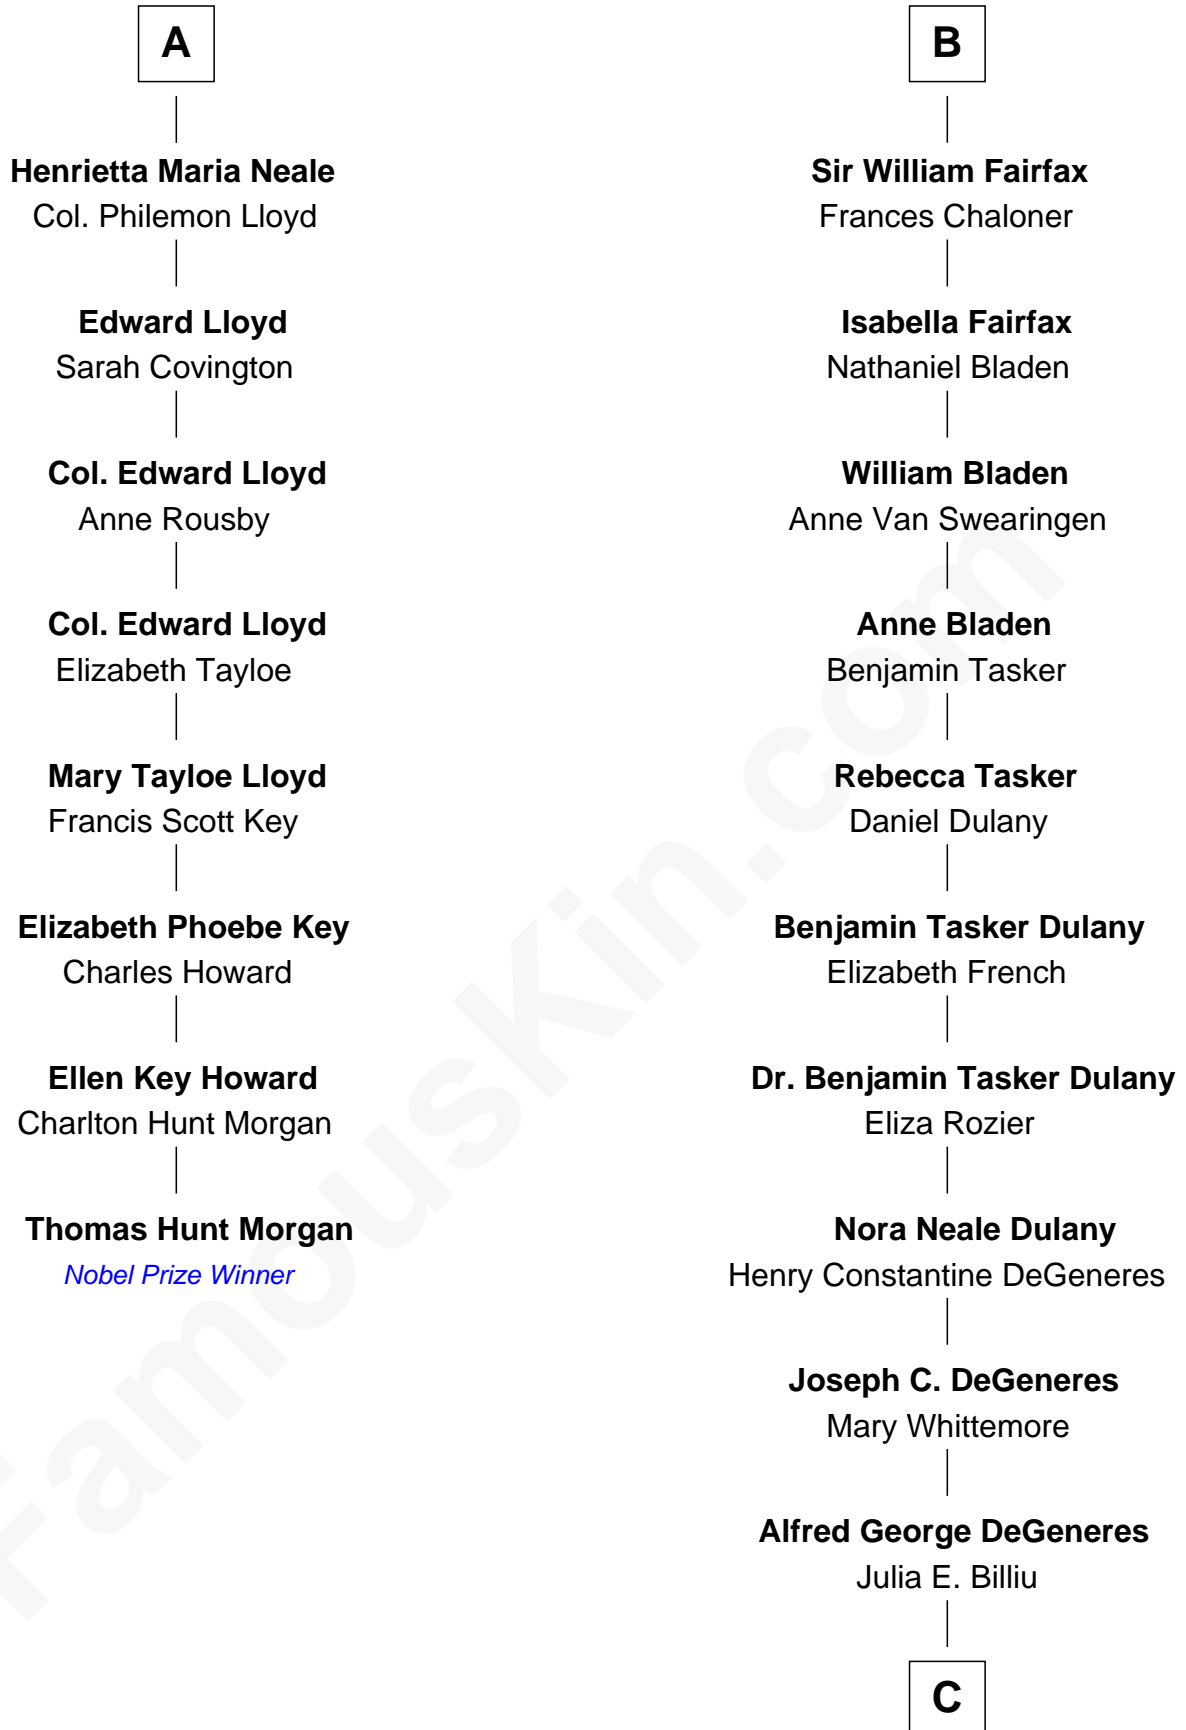

FamousKin.com

Relationship Chart of

Thomas Hunt Morgan

Nobel Prize Winner in Physiology or Medicine

14th cousin 5 times removed of

Ellen DeGeneres

Comedienne and TV Personality

Sir Thomas Stanley

Joan Goushill

C

Elliot Everett DeGeneres

Ruth Elodie Martin

Elliot Everett DeGeneres

Betty Jane Pfeffer

Ellen DeGeneres

Comedienne and TV Personality