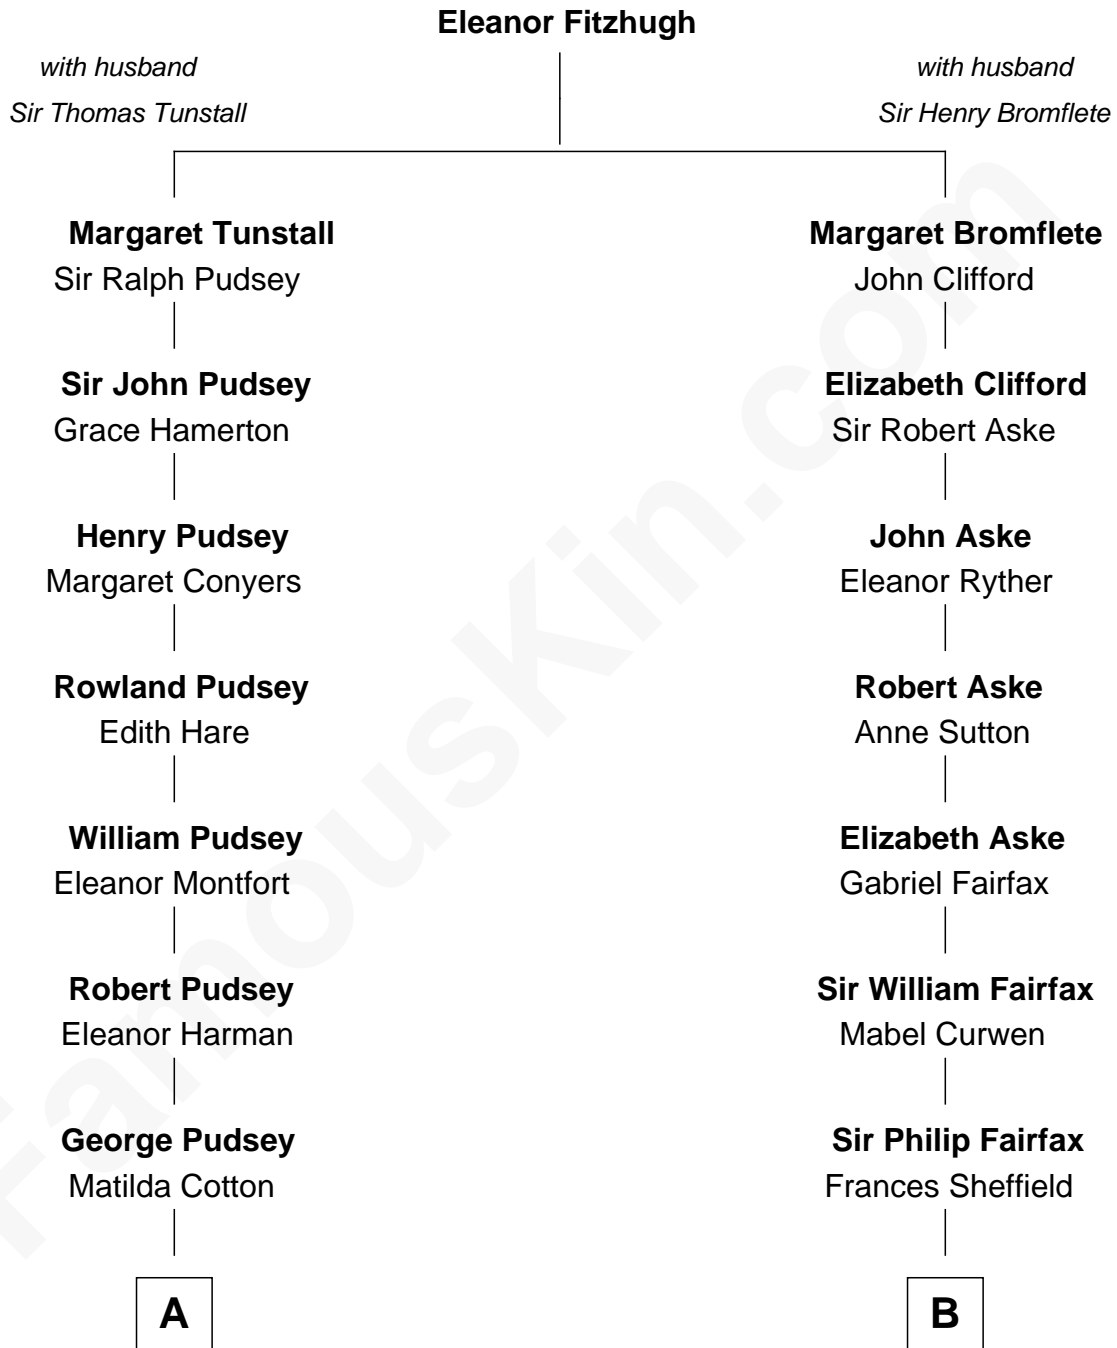

FamousKin.com

Relationship Chart of

Thomas Hunt Morgan

Nobel Prize Winner in Physiology or Medicine

17th cousin 2 times removed of

Ellen DeGeneres

Comedienne and TV Personality

C