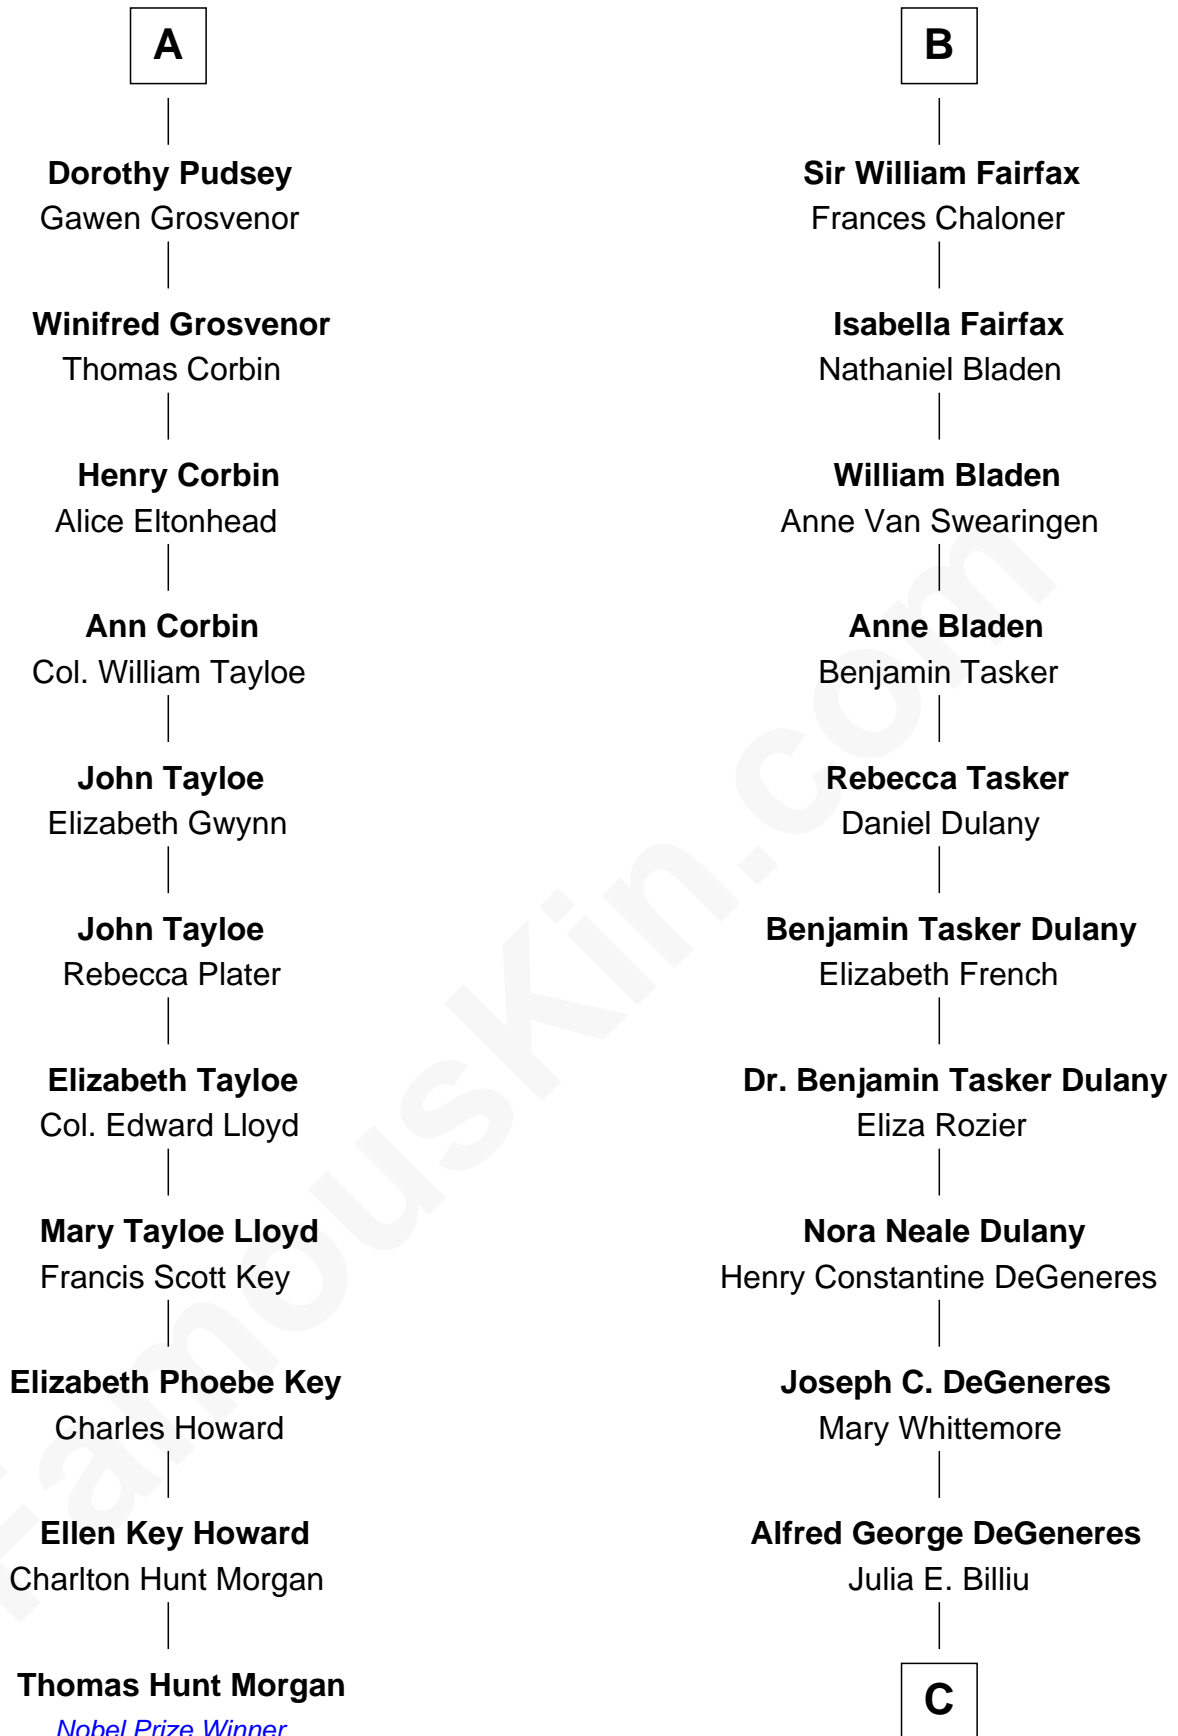

FamousKin.com

Relationship Chart of

Thomas Hunt Morgan

Nobel Prize Winner in Physiology or Medicine

17th cousin 2 times removed of

Ellen DeGeneres

Comedienne and TV Personality

C