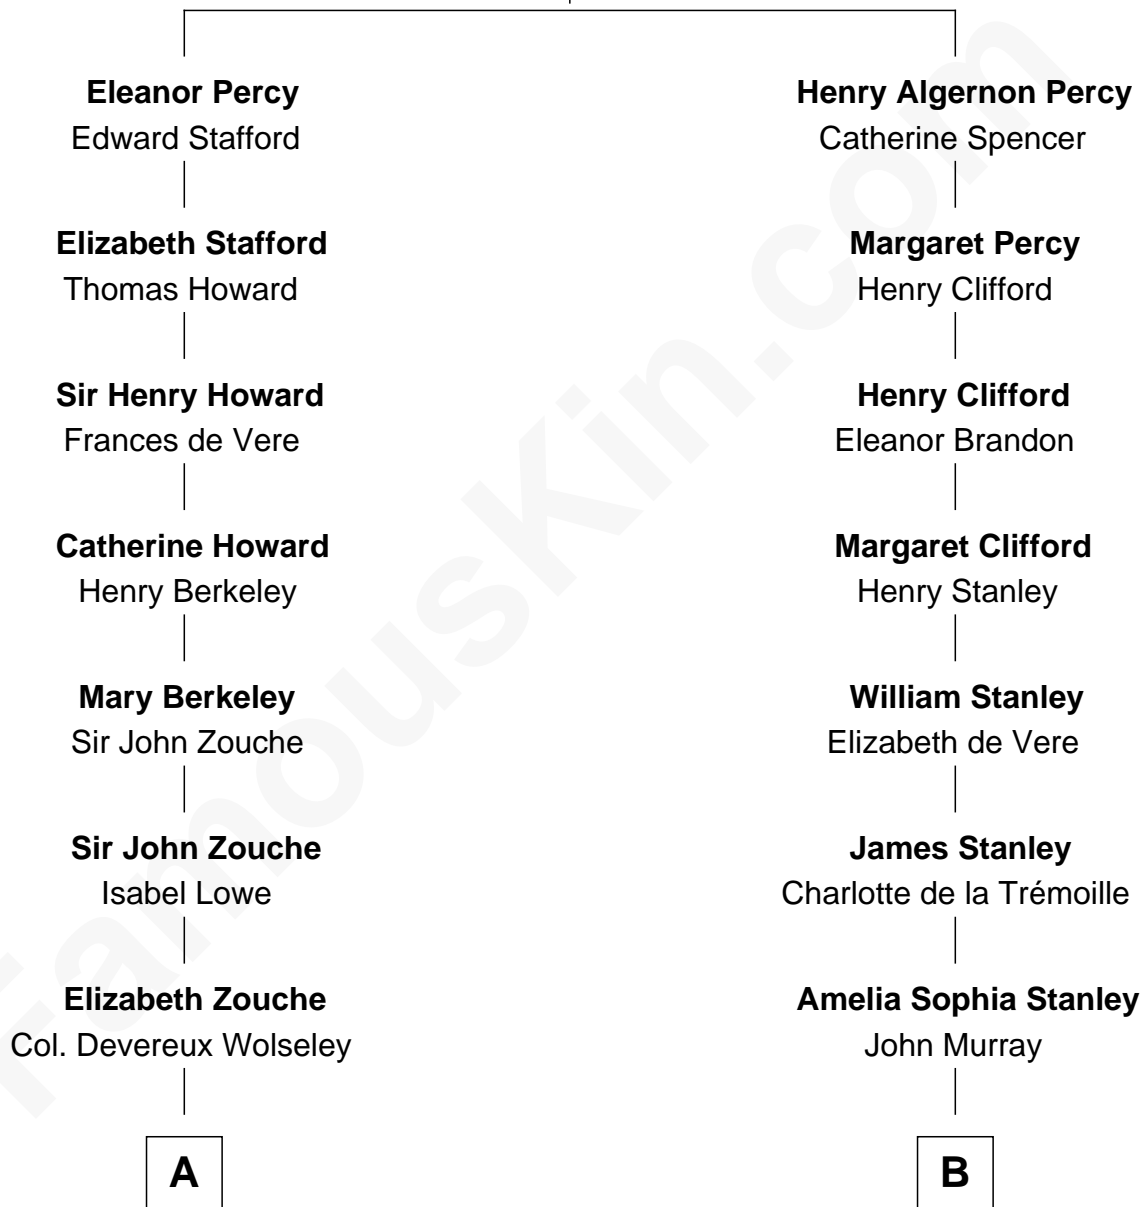

FamousKin.com

Relationship Chart of

Thomas Hunt Morgan

Nobel Prize Winner in Physiology or Medicine

15th cousin 1 time removed of

Guy Ritchie

British Filmmaker

Henry Percy
Maud Herbert

A

Anne Wolseley
Rev. Thomas Knipe

Anne Knipe
Michael Arnold

Alicia Arnold
John Ross

Ann Arnold Ross
Frances Key

John Ross Key
Anne Phebe Penn Dagworthy Charlton

Francis Scott Key
Mary Tayloe Lloyd

Elizabeth Phoebe Key
Charles Howard

Ellen Key Howard
Charlton Hunt Morgan

Thomas Hunt Morgan
Nobel Prize Winner

B

Charles Murray
Catherine Watts

Anne Murray
John Cochrane

Catherine Cochrane
Alexander Stewart

Sir John Stewart
Anne Dashwood

Charlotte Stewart
Sir Edward Crofton