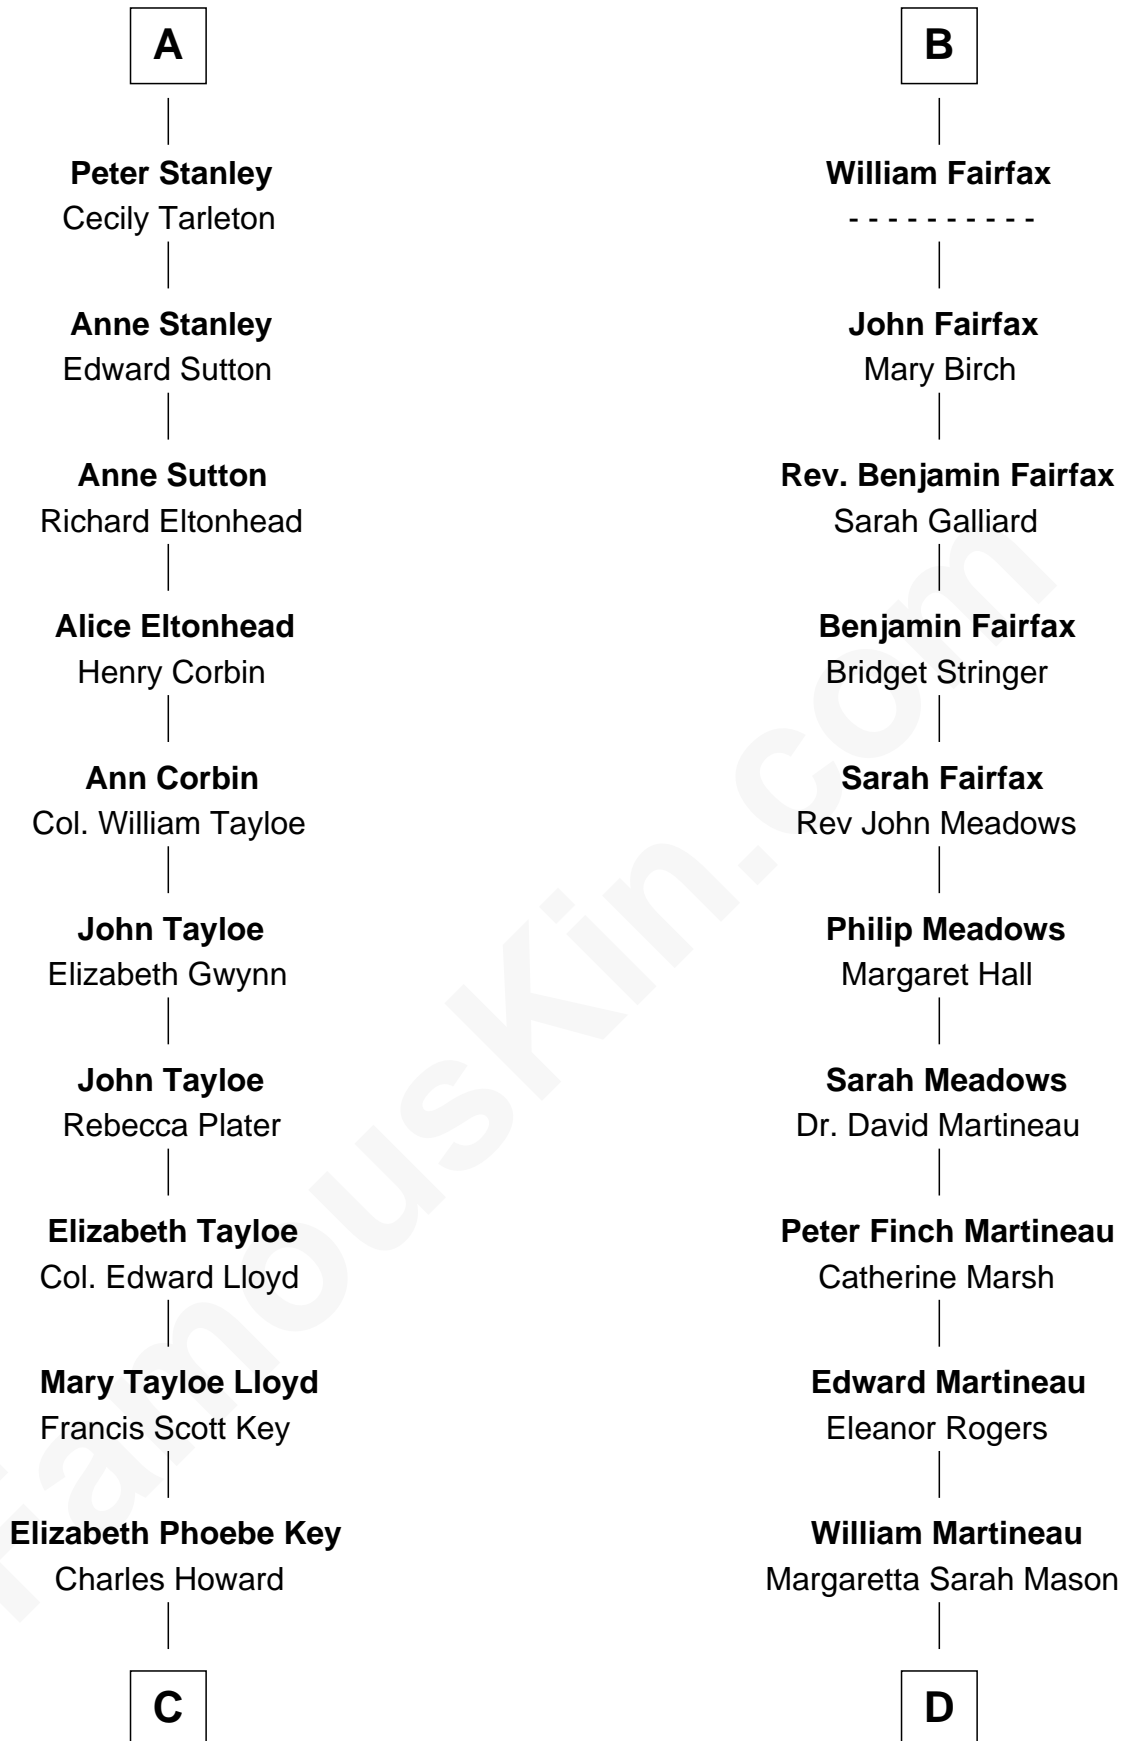

## Relationship Chart of

### Thomas Hunt Morgan

*Nobel Prize Winner in Physiology or Medicine*

18th cousin 2 times removed of

**Guy Ritchie**

*British Filmmaker*

**C**

**Ellen Key Howard**  
Charlton Hunt Morgan

**Thomas Hunt Morgan**  
*Nobel Prize Winner*

**D**

**Edith Jane Martineau**  
Vivian Guy Ouseley McLaughlin

**Doris Margaretta McLaughlin**  
Stuart John Ritchie

**John Vivian Ritchie**  
Amber Mary Parkinson

**Guy Ritchie**  
*British Filmmaker*

FamousKin.com