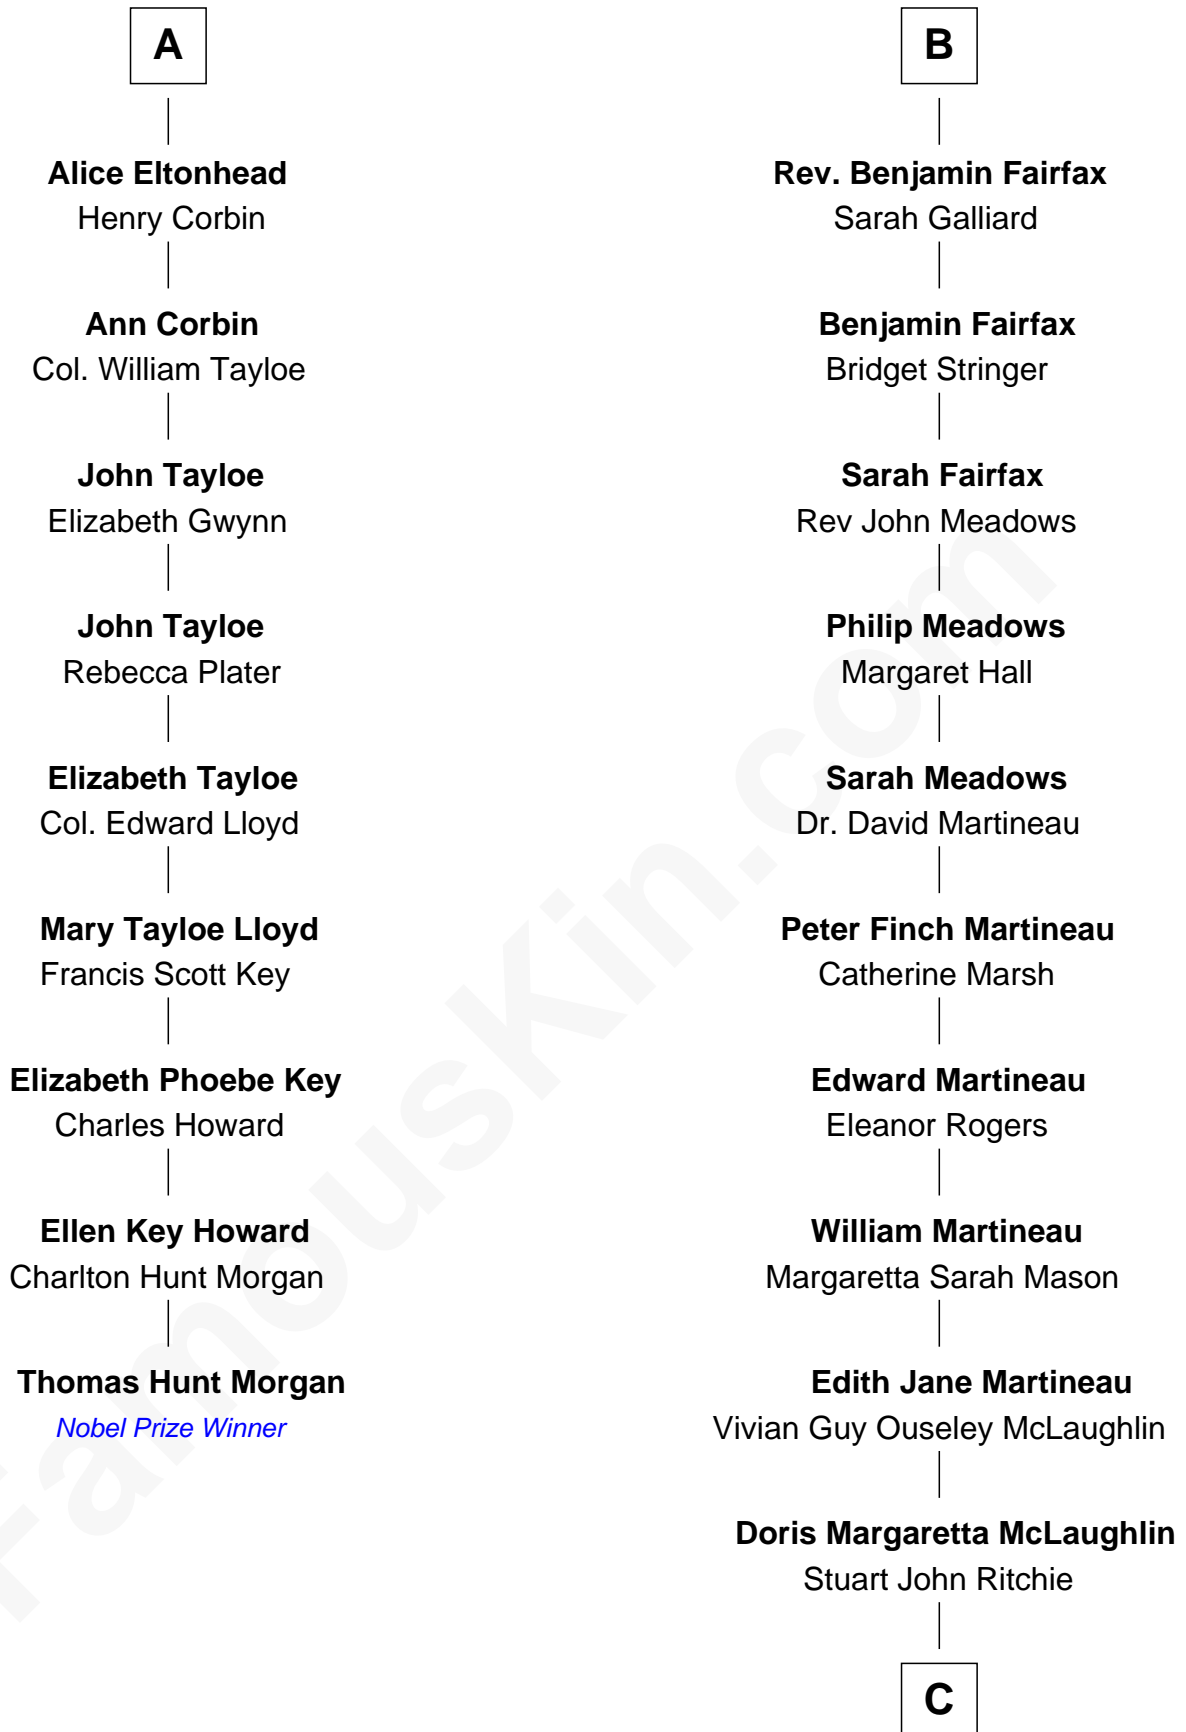

## Relationship Chart of

### Thomas Hunt Morgan

*Nobel Prize Winner in Physiology or Medicine*

15th cousin 3 times removed of

**Guy Ritchie**  
*British Filmmaker*

**Sir Nicholas Harington**  
Isabel English

**C**

**John Vivian Ritchie**  
Amber Mary Parkinson