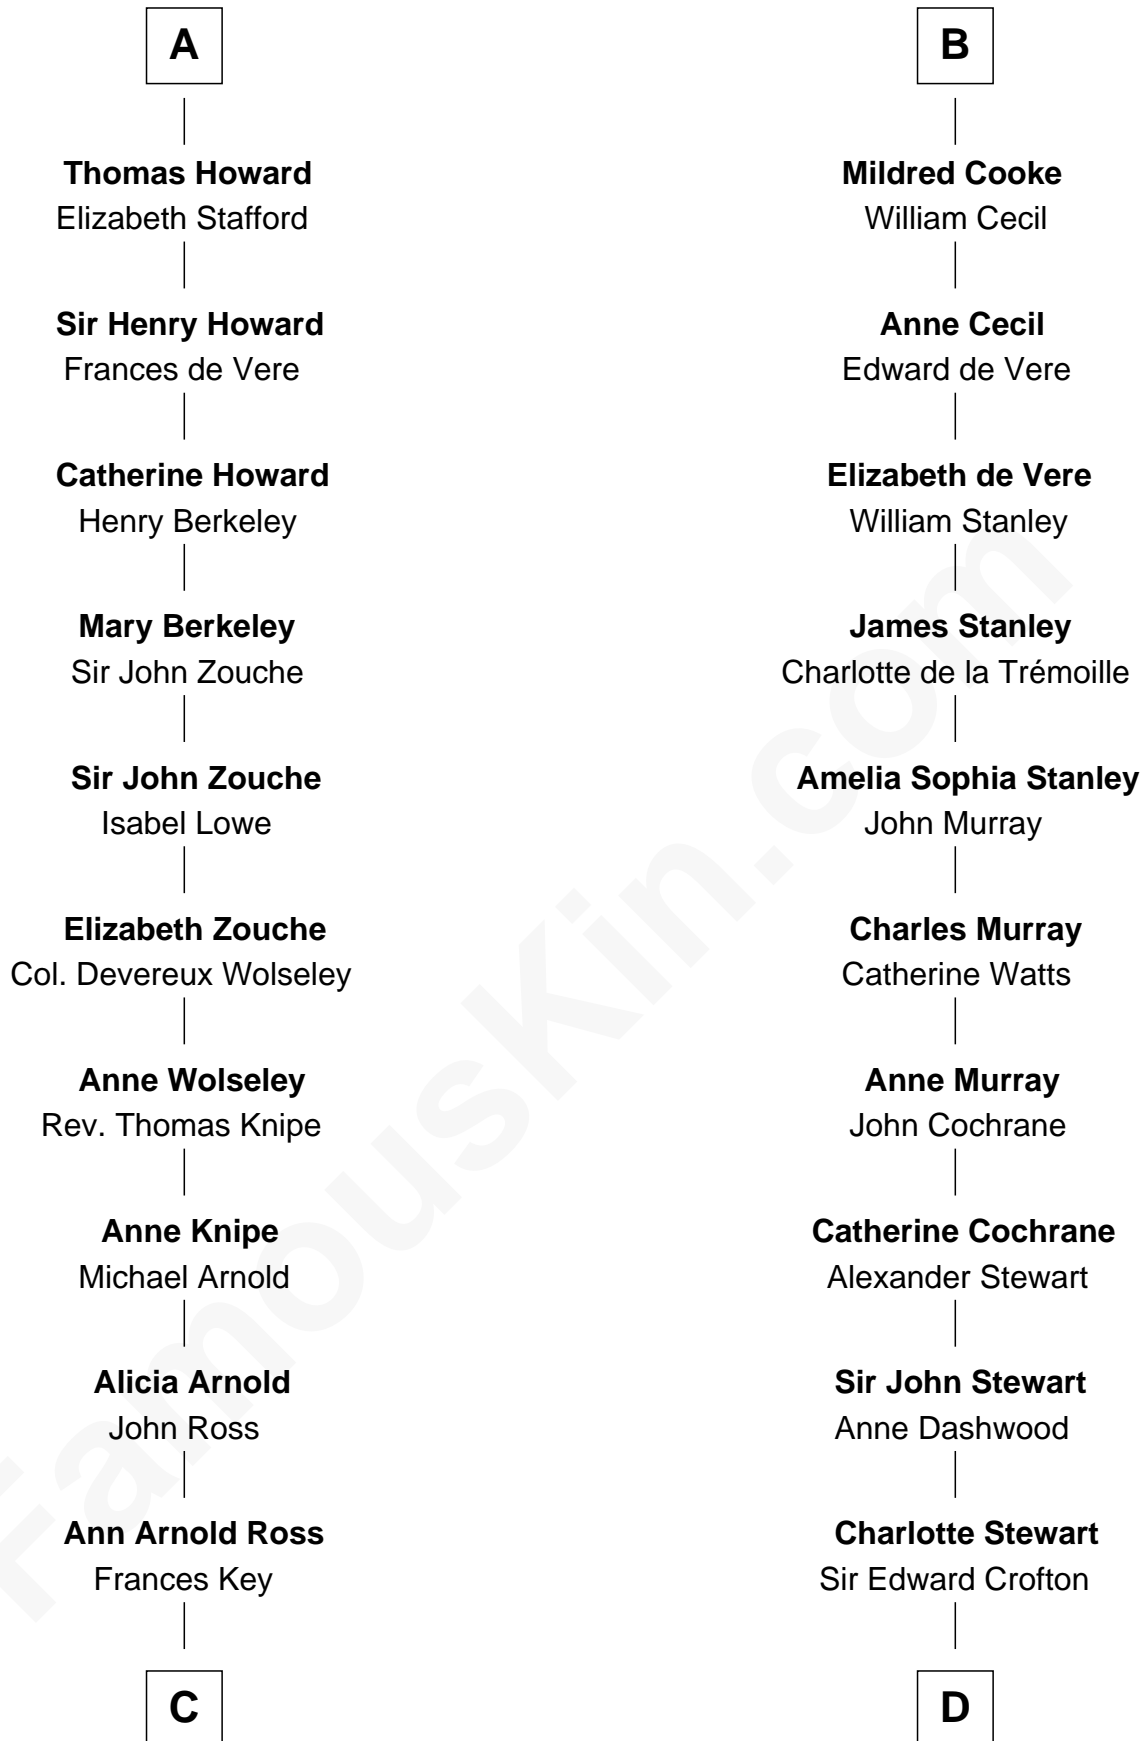

## Relationship Chart of

### Thomas Hunt Morgan

*Nobel Prize Winner in Physiology or Medicine*

21st cousin of

**Guy Ritchie**

*British Filmmaker*

**C**

**John Ross Key**

Anne Phebe Penn Dagworthy Charlton

**Francis Scott Key**

Mary Tayloe Lloyd

**Elizabeth Phoebe Key**

Charles Howard

**Ellen Key Howard**

Charlton Hunt Morgan

**Thomas Hunt Morgan**

*Nobel Prize Winner*