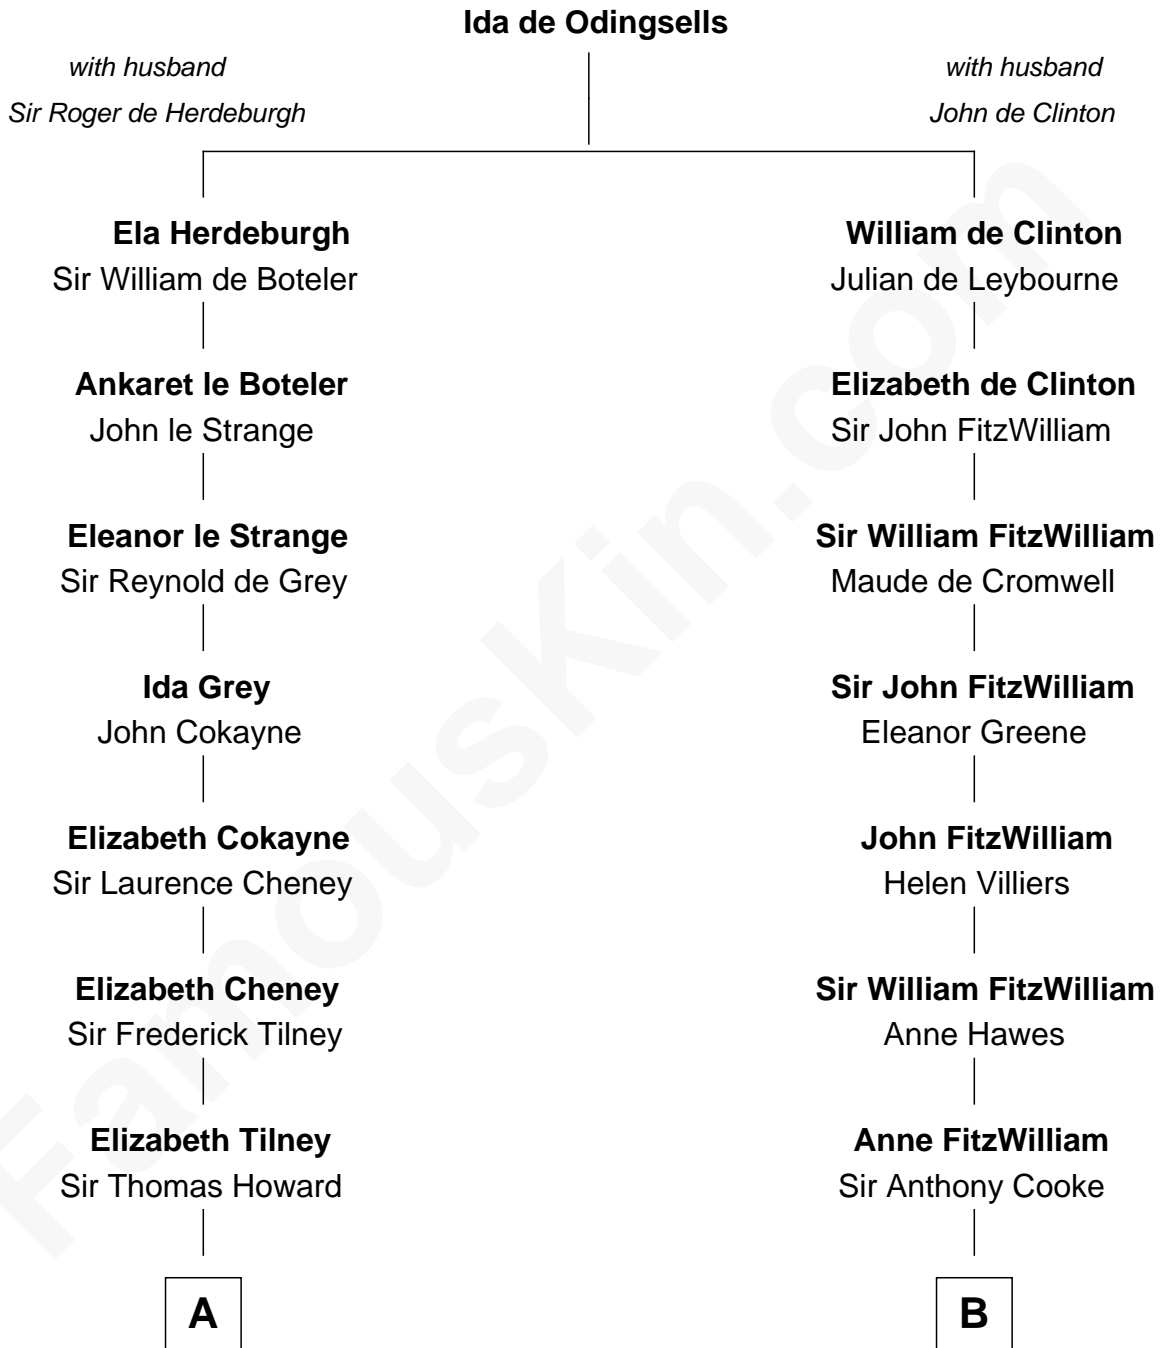

## Relationship Chart of

### Thomas Hunt Morgan

*Nobel Prize Winner in Physiology or Medicine*

21st cousin of

**Guy Ritchie**

*British Filmmaker*

**C**

**John Ross Key**

Anne Phebe Penn Dagworthy Charlton