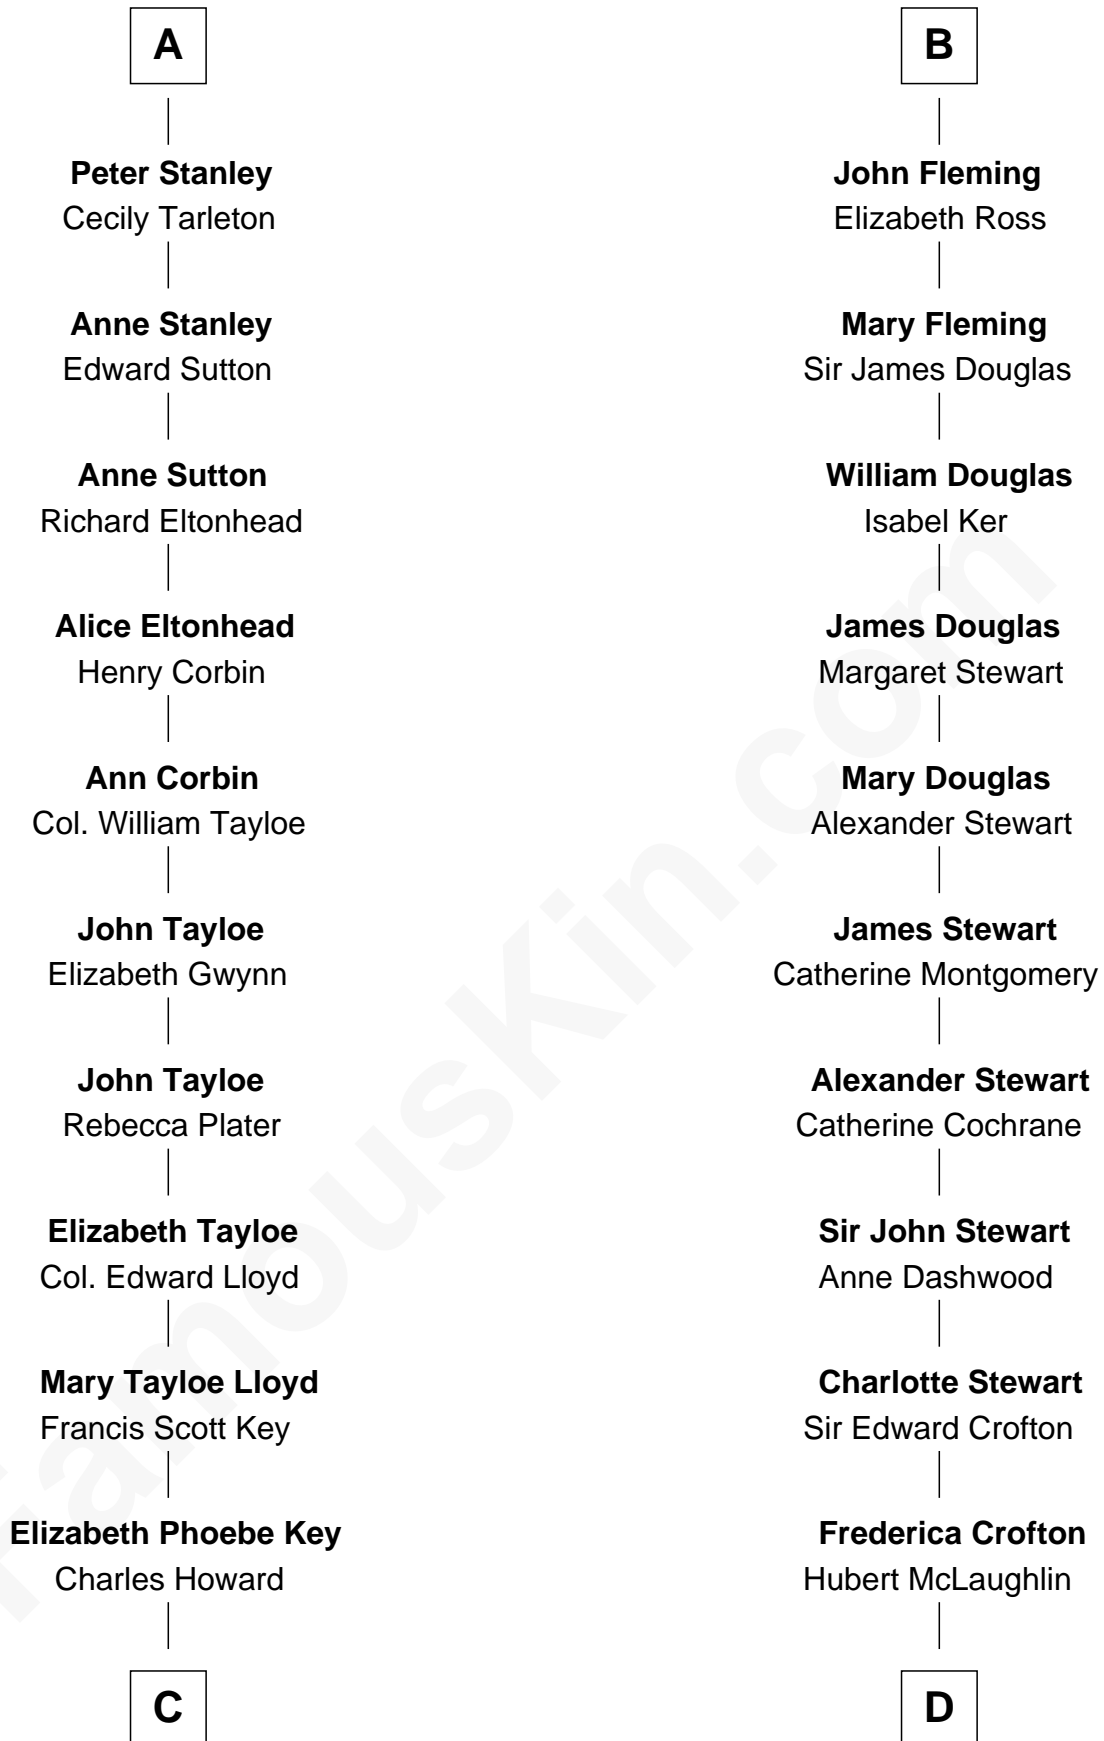

FamousKin.com

Relationship Chart of

Thomas Hunt Morgan

Nobel Prize Winner in Physiology or Medicine

18th cousin 2 times removed of

Guy Ritchie

British Filmmaker

Sir Robert de Holland

Maude la Zouche

C

Ellen Key Howard
Charlton Hunt Morgan

Thomas Hunt Morgan
Nobel Prize Winner

D

Vivian Guy Ouseley McLaughlin
Edith Jane Martineau

Doris Margaretta McLaughlin
Stuart John Ritchie

John Vivian Ritchie
Amber Mary Parkinson