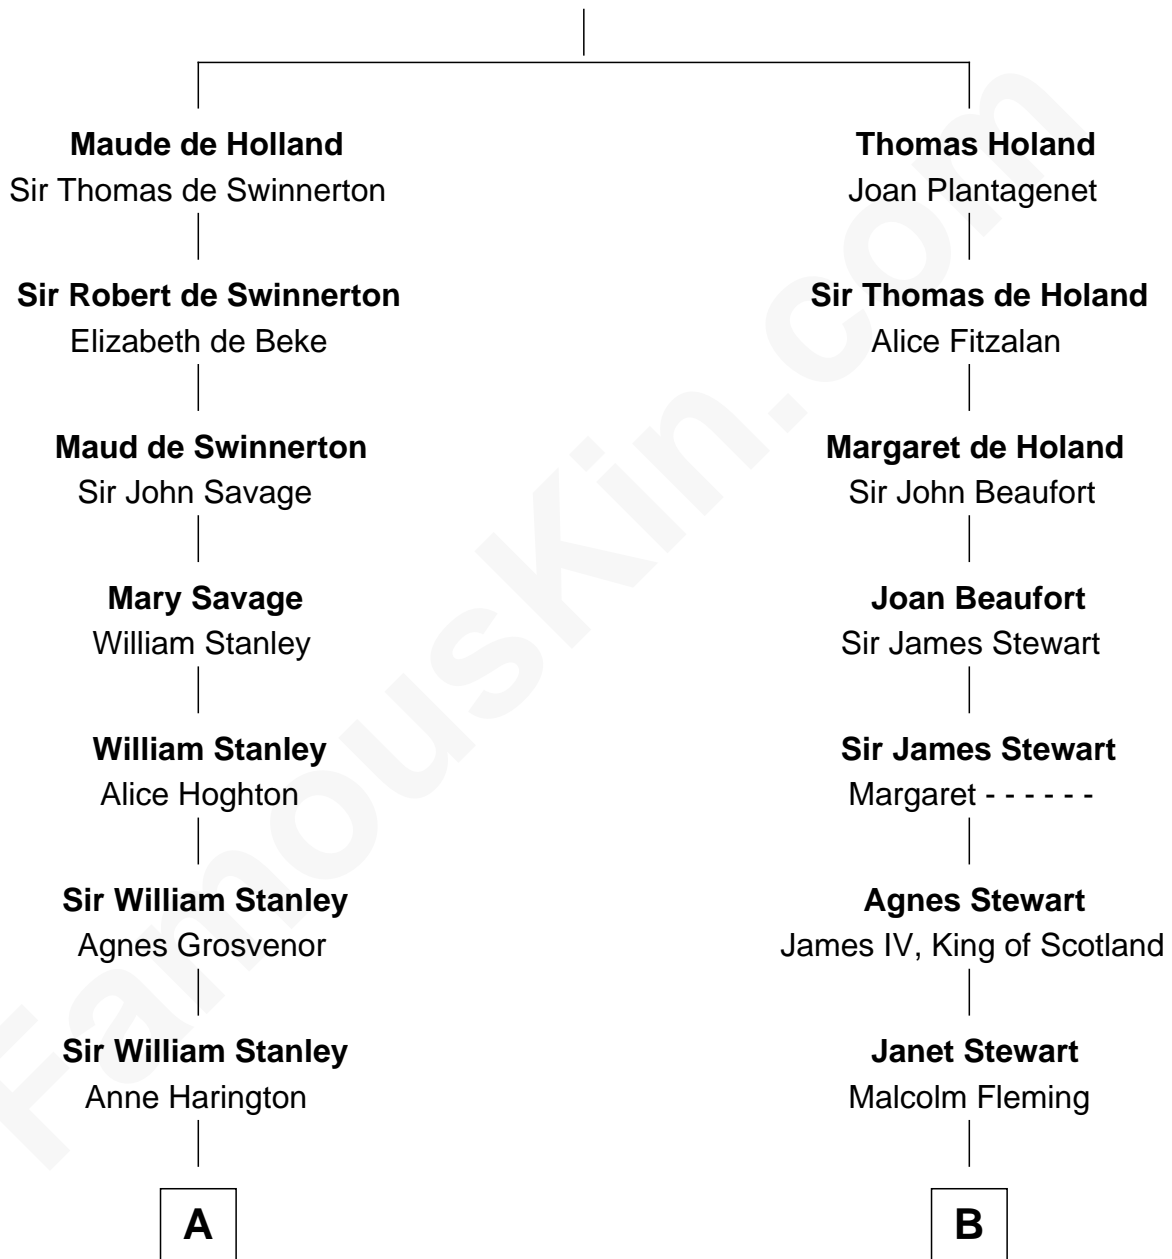

FamousKin.com

Relationship Chart of

Thomas Hunt Morgan

Nobel Prize Winner in Physiology or Medicine

18th cousin 2 times removed of

Guy Ritchie

British Filmmaker

Sir Robert de Holland

Maude la Zouche

C

Ellen Key Howard
Charlton Hunt Morgan

Thomas Hunt Morgan
Nobel Prize Winner

D

Vivian Guy Ouseley McLaughlin
Edith Jane Martineau

Doris Margaretta McLaughlin
Stuart John Ritchie

John Vivian Ritchie
Amber Mary Parkinson