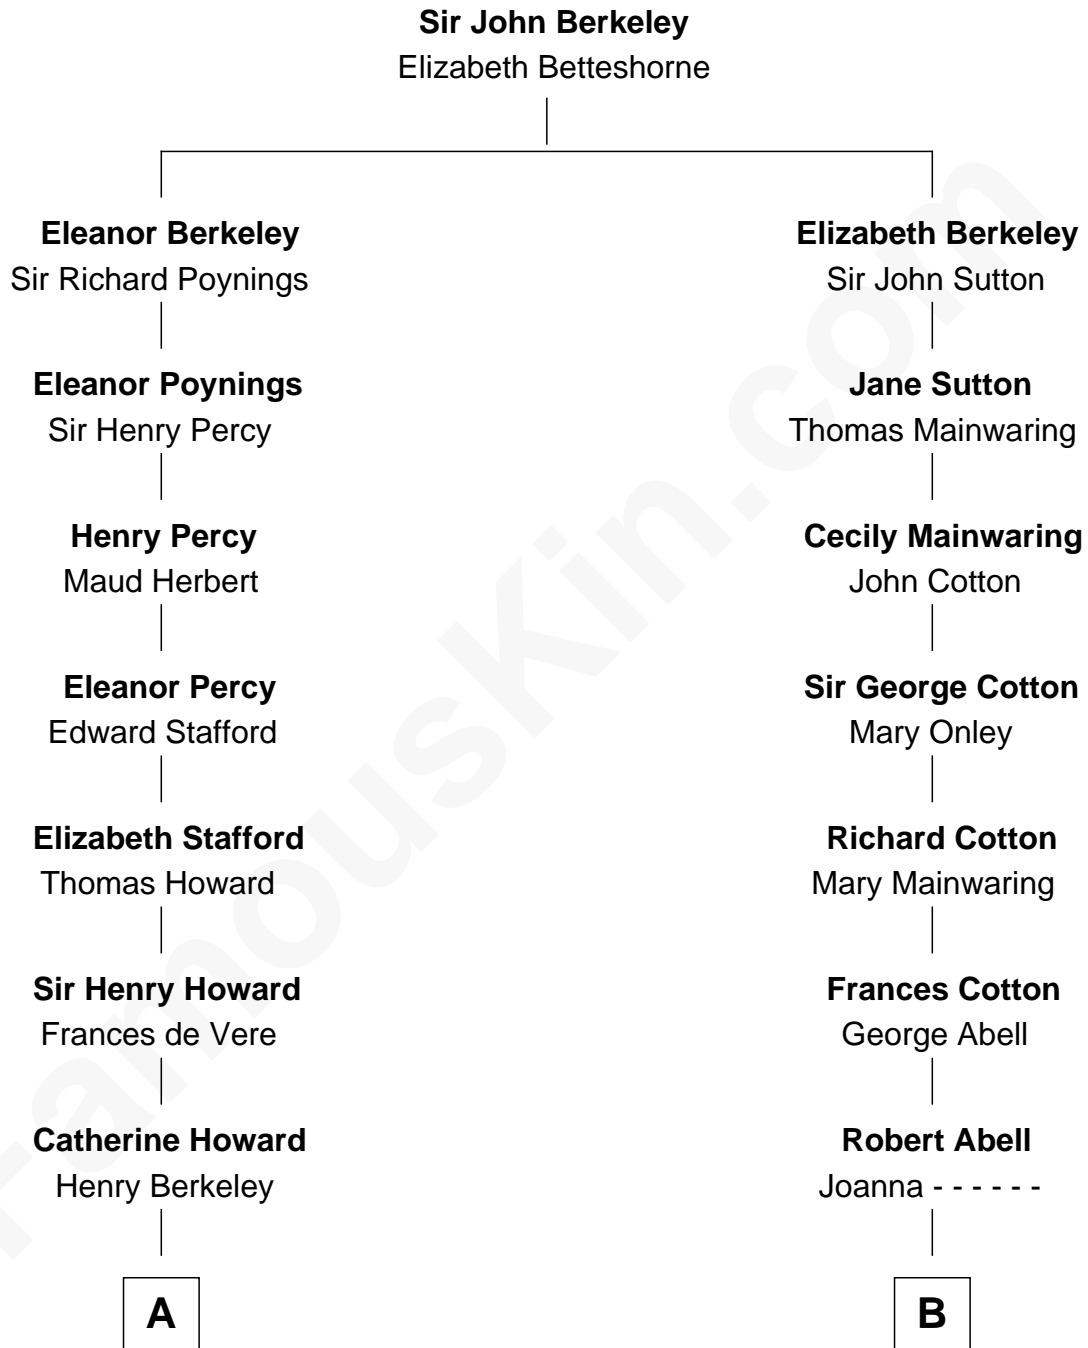

FamousKin.com

Relationship Chart of

Thomas Hunt Morgan

Nobel Prize Winner in Physiology or Medicine

13th cousin 5 times removed of

Marjorie Post

Founder of General Foods

A