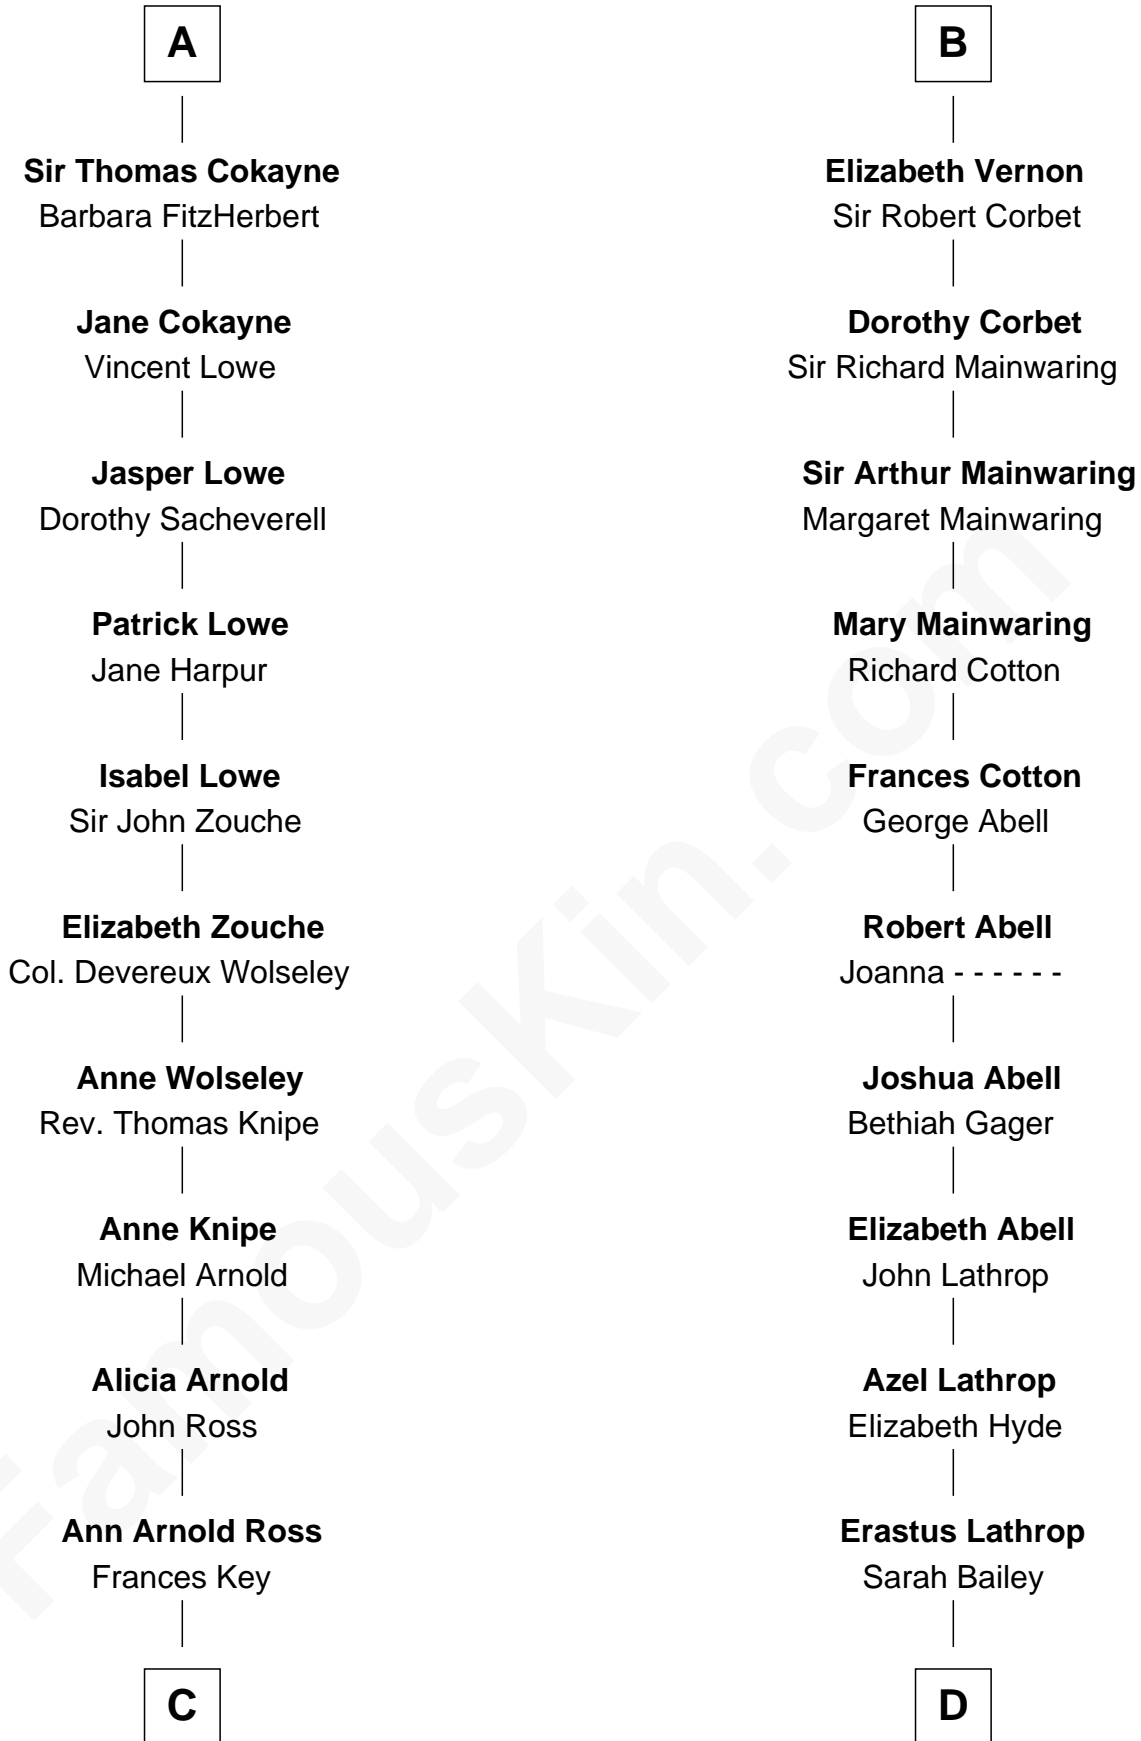

FamousKin.com

Relationship Chart of

Thomas Hunt Morgan

Nobel Prize Winner in Physiology or Medicine

19th cousin 2 times removed of

Marjorie Post

Founder of General Foods

Sir Robert de Ros

Isabel de Aubeney

C

John Ross Key

Anne Phebe Penn Dagworthy Charlton

Francis Scott Key

Mary Tayloe Lloyd

Elizabeth Phoebe Key

Charles Howard

Ellen Key Howard

Charlton Hunt Morgan

Thomas Hunt Morgan

Nobel Prize Winner

D

Caroline Cushman Lathrop

Charles Rollin Post

Charles William Post