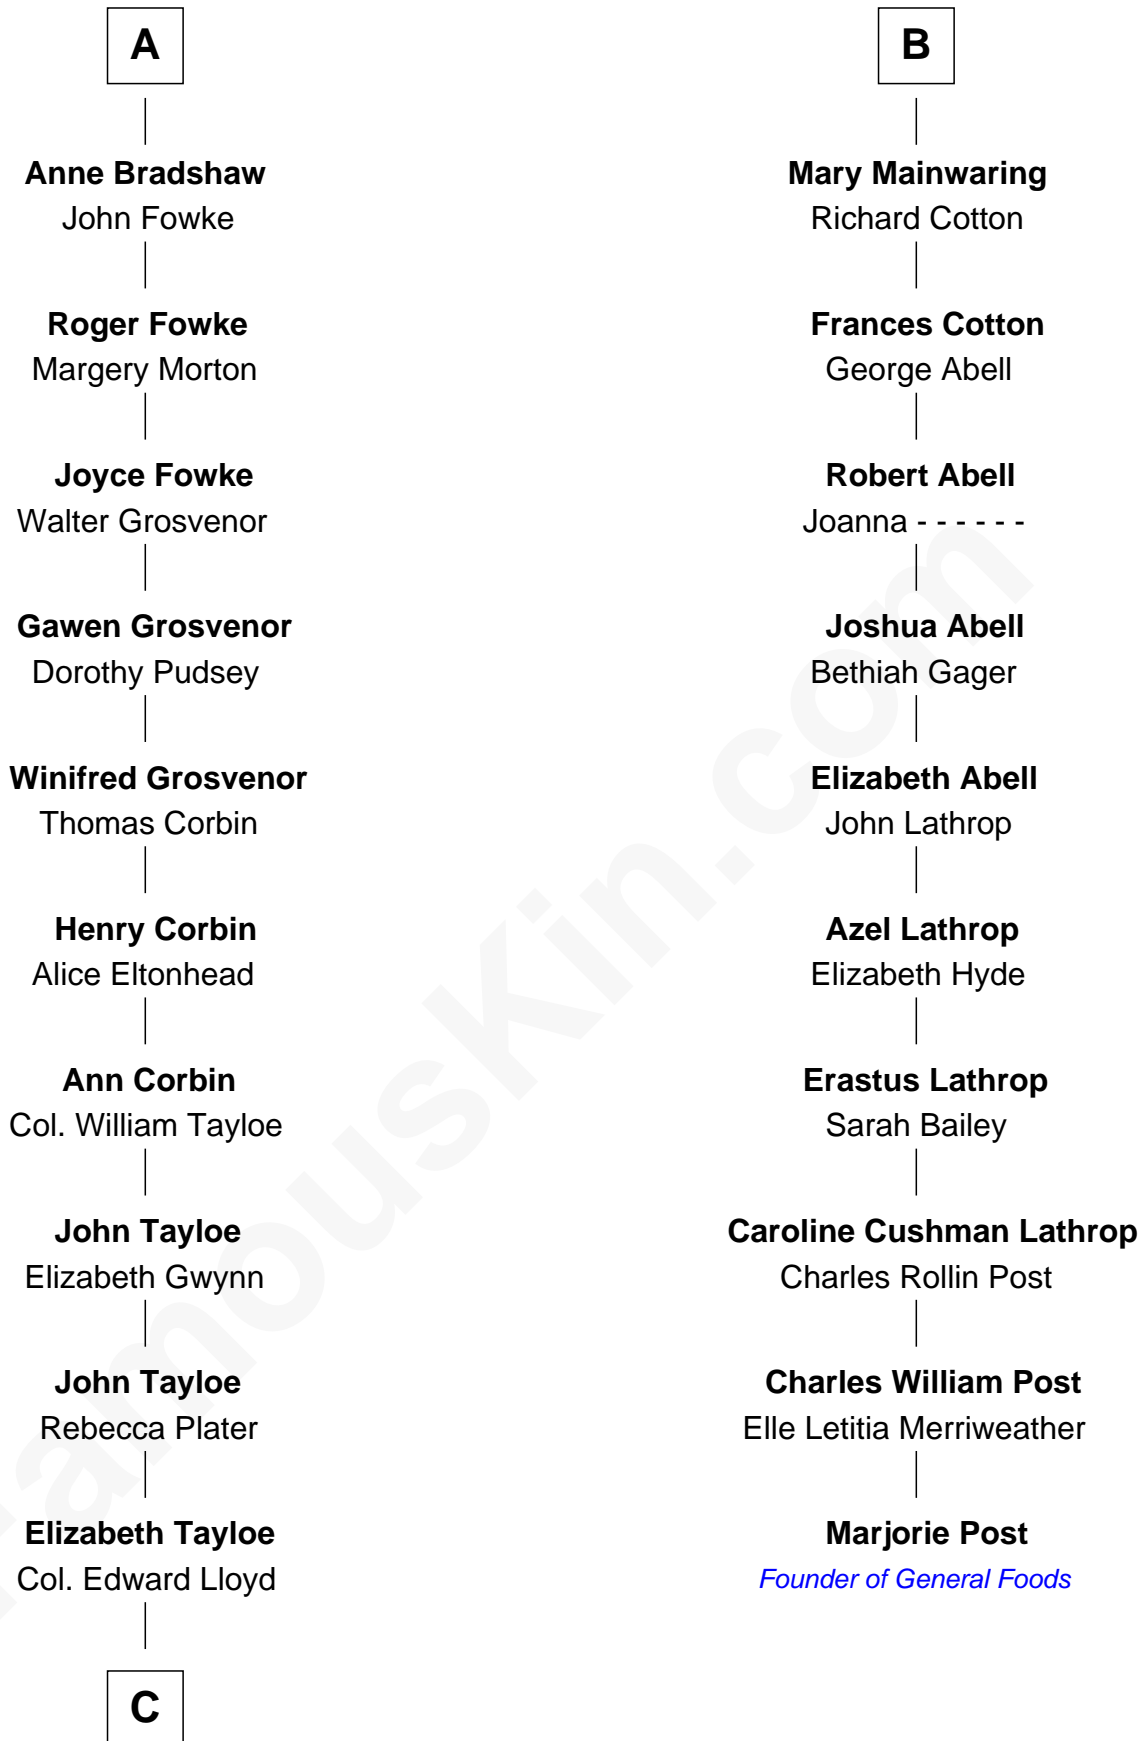

## Relationship Chart of

### Thomas Hunt Morgan

*Nobel Prize Winner in Physiology or Medicine*

16th cousin 4 times removed of

**Marjorie Post**

*Founder of General Foods*

**C**

—  
**Mary Tayloe Lloyd**

Francis Scott Key

—  
**Elizabeth Phoebe Key**

Charles Howard

—  
**Ellen Key Howard**

Charlton Hunt Morgan

—  
**Thomas Hunt Morgan**

*Nobel Prize Winner*

FamousKin.com