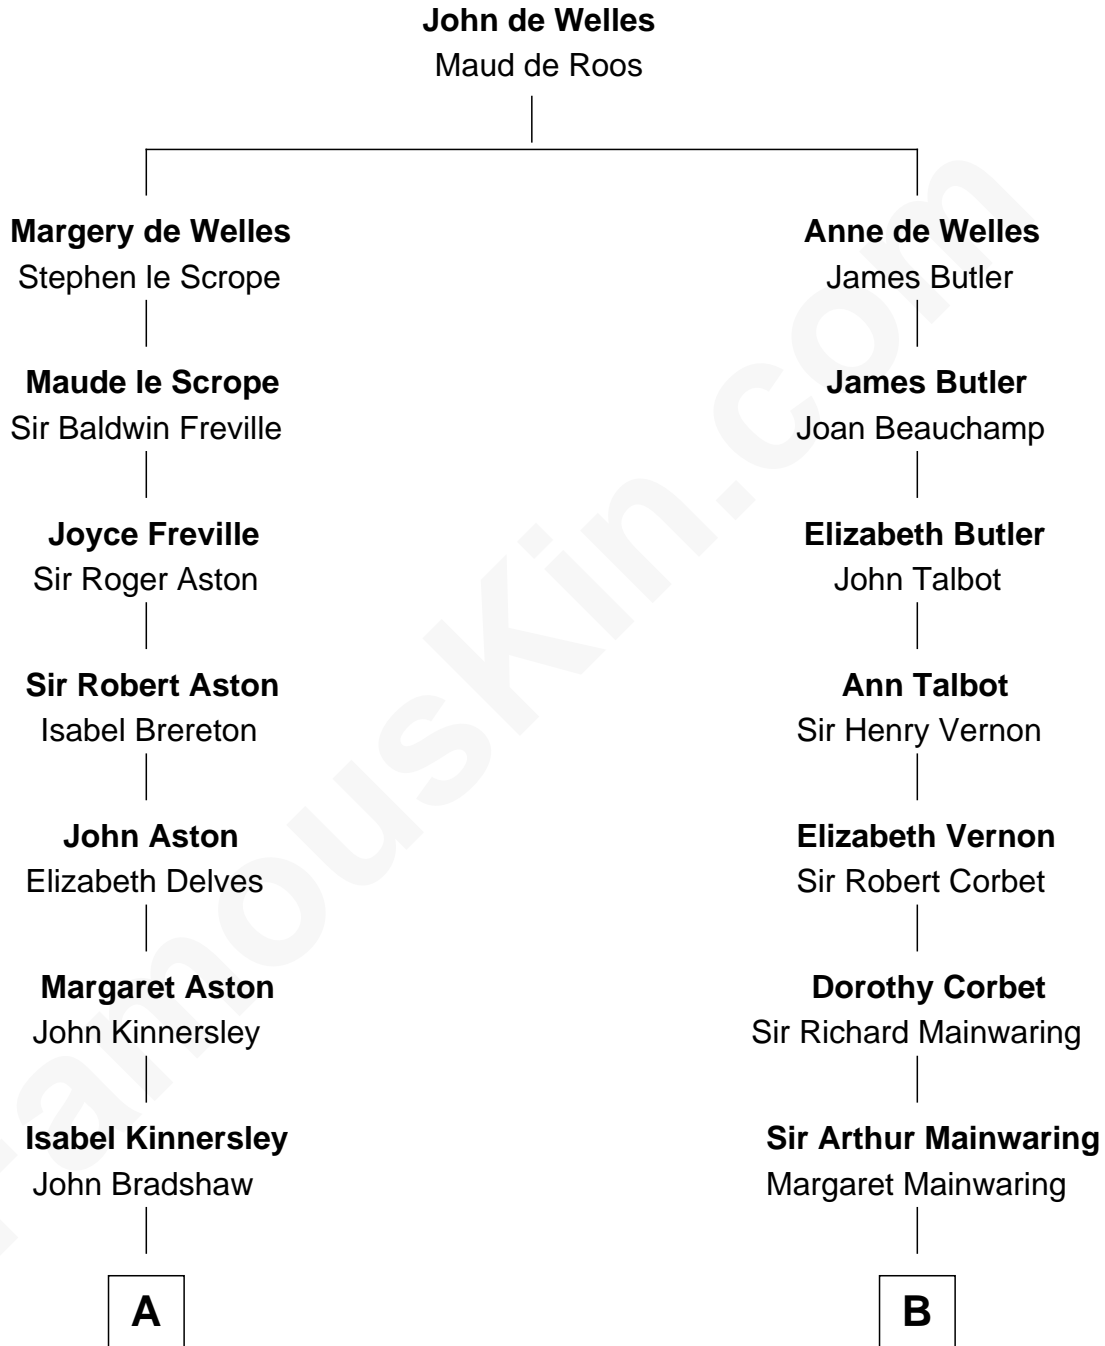

## Relationship Chart of

### Thomas Hunt Morgan

*Nobel Prize Winner in Physiology or Medicine*

16th cousin 4 times removed of

**Marjorie Post**

*Founder of General Foods*

**C**

—  
**Mary Tayloe Lloyd**

Francis Scott Key