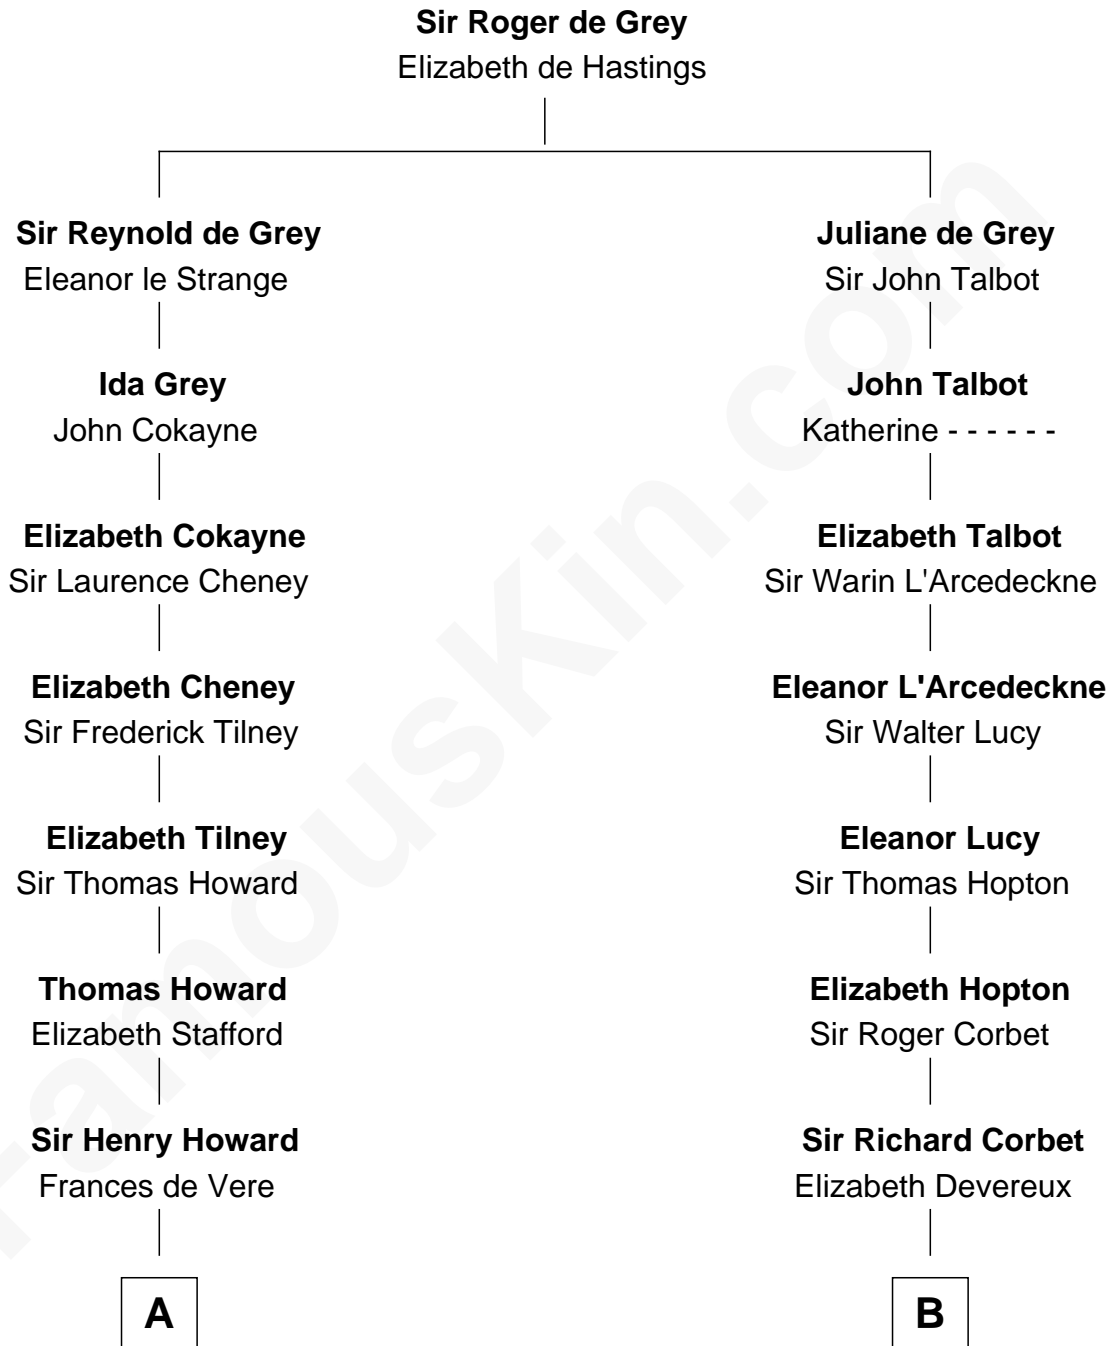

FamousKin.com

Relationship Chart of

Thomas Hunt Morgan

Nobel Prize Winner in Physiology or Medicine

18th cousin 1 time removed of

C. W. Post

Founder of Post Cereals

A

Catherine Howard

Henry Berkeley

Mary Berkeley

Sir John Zouche

Sir John Zouche

Isabel Lowe

Elizabeth Zouche

Col. Devereux Wolseley