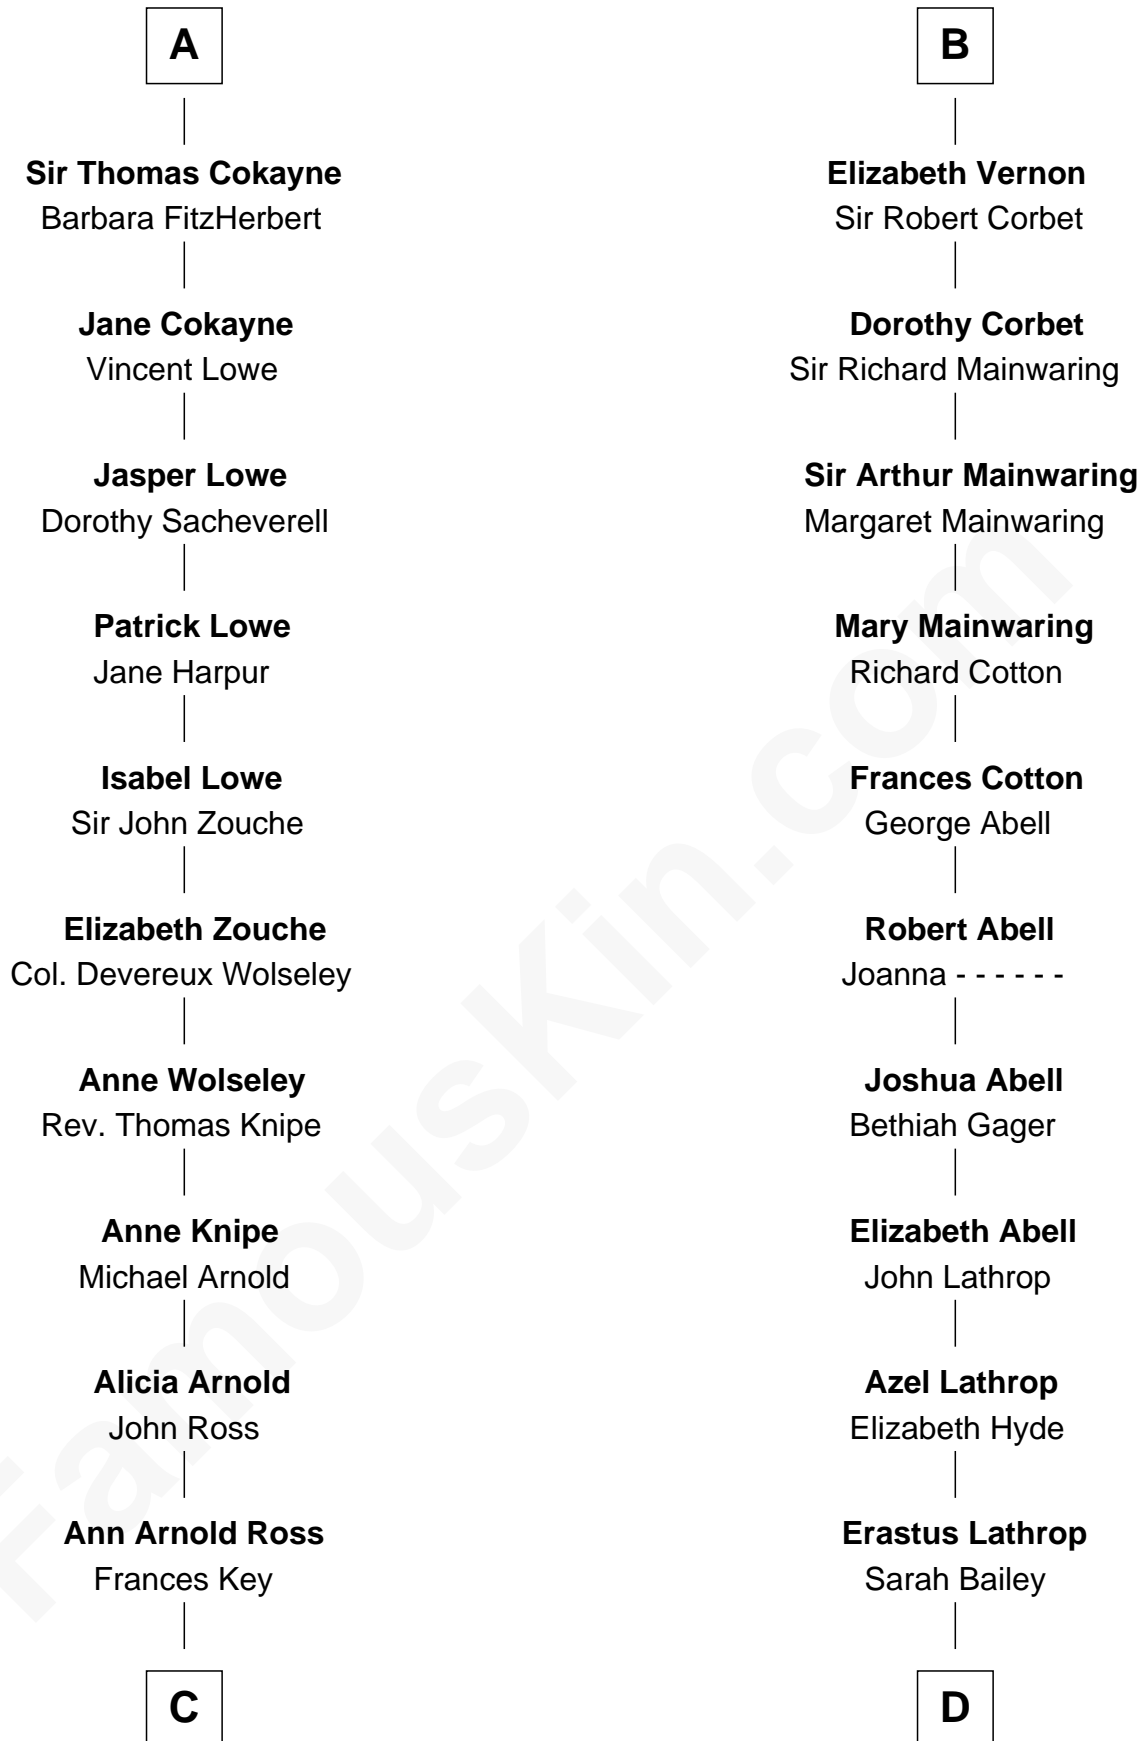

## Relationship Chart of

### Thomas Hunt Morgan

*Nobel Prize Winner in Physiology or Medicine*

18th cousin 3 times removed of

**C. W. Post**

*Founder of Post Cereals*

**Sir Robert de Ros**

Isabel de Aubeney

**C**

**John Ross Key**

Anne Phebe Penn Dagworthy Charlton

**Francis Scott Key**

Mary Tayloe Lloyd

**Elizabeth Phoebe Key**

Charles Howard

**Ellen Key Howard**

Charlton Hunt Morgan