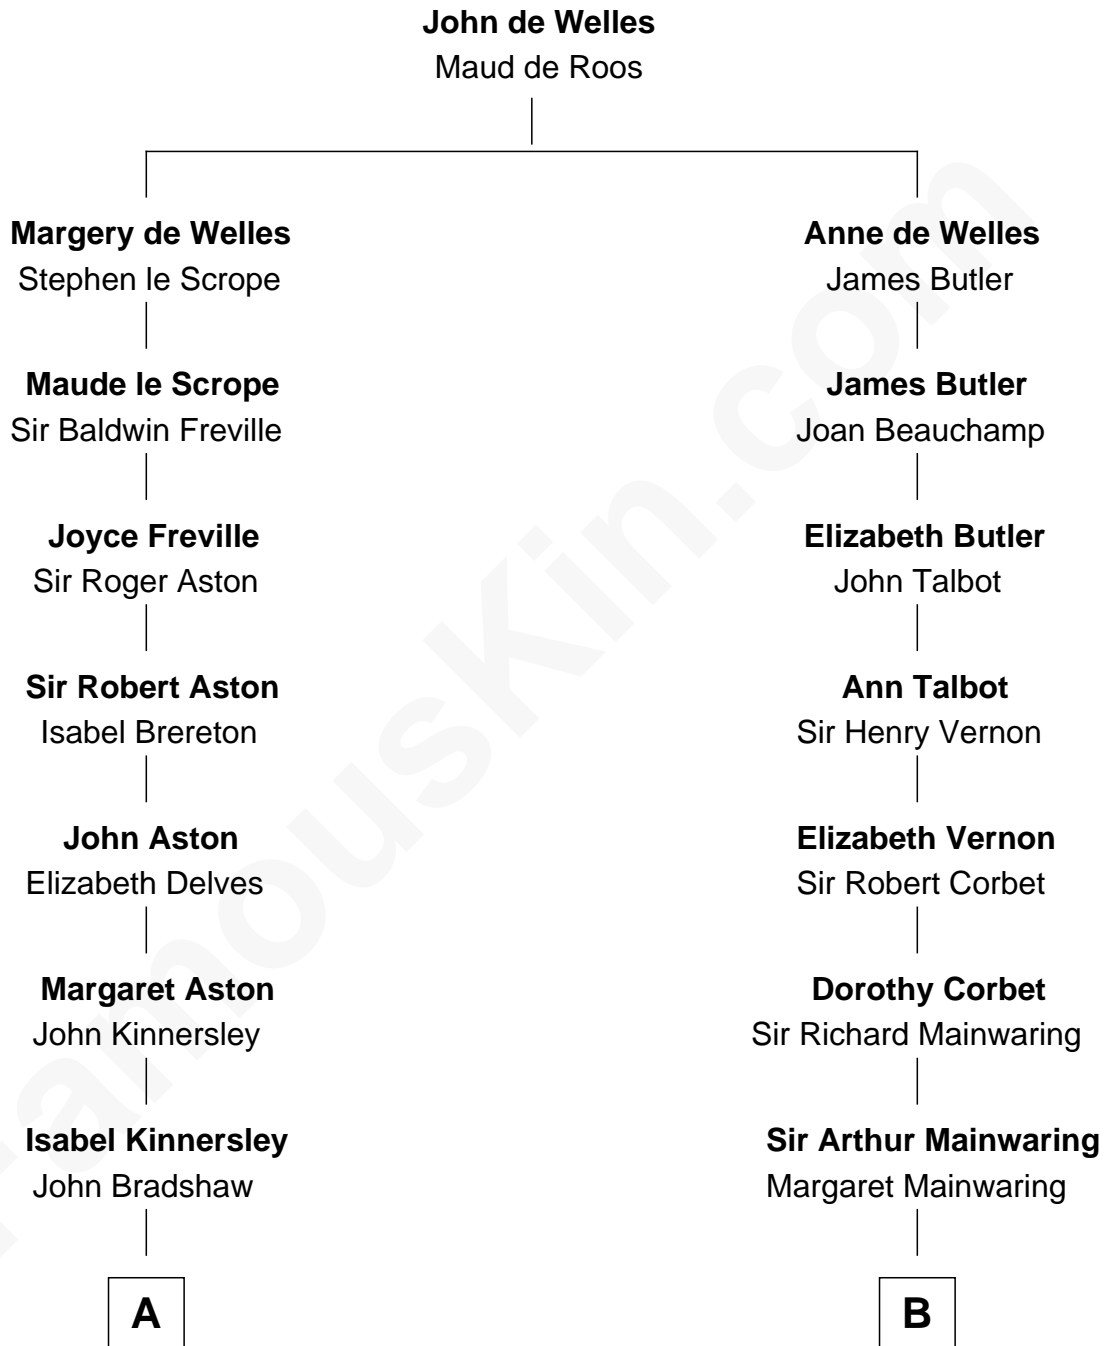

## Relationship Chart of

### Thomas Hunt Morgan

*Nobel Prize Winner in Physiology or Medicine*

15th cousin 5 times removed of

**C. W. Post**

*Founder of Post Cereals*

**C**

—  
**Mary Tayloe Lloyd**

Francis Scott Key