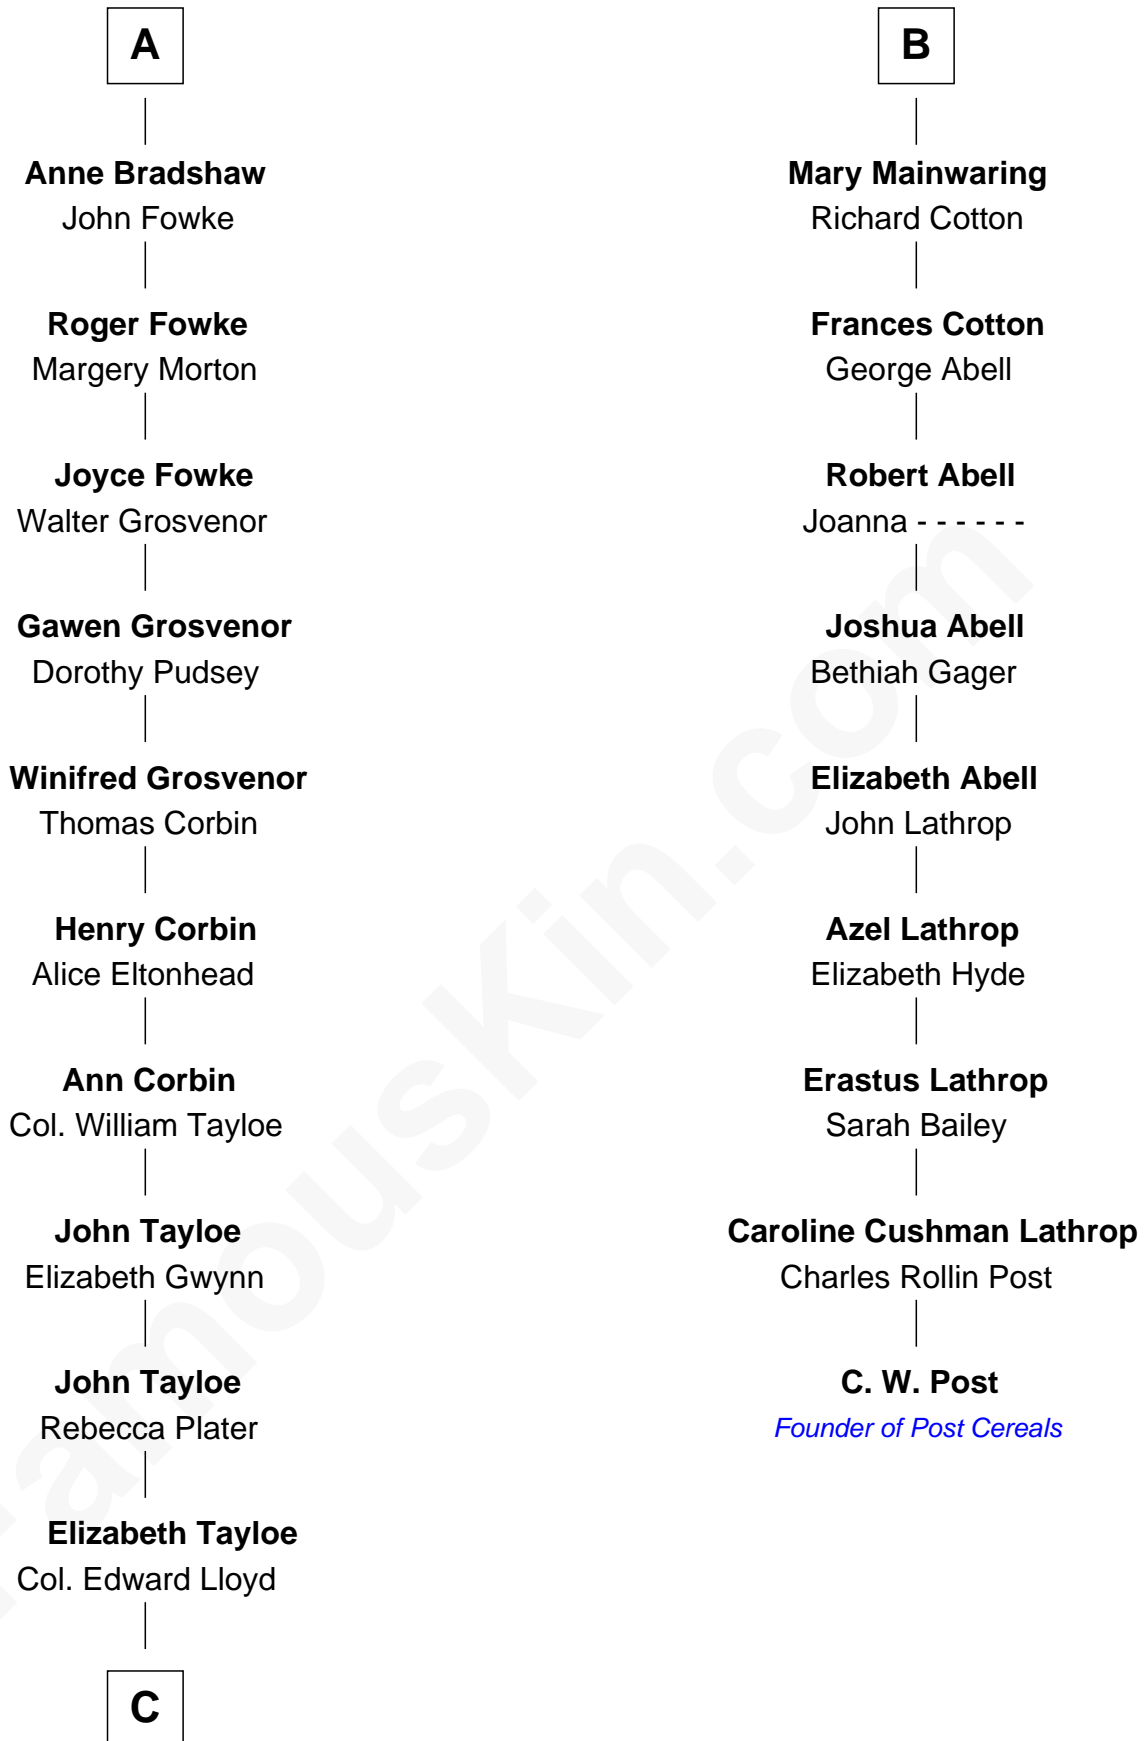

## Relationship Chart of

### Thomas Hunt Morgan

*Nobel Prize Winner in Physiology or Medicine*

15th cousin 5 times removed of

**C. W. Post**

*Founder of Post Cereals*

**C**

—  
**Mary Tayloe Lloyd**

Francis Scott Key

—  
**Elizabeth Phoebe Key**

Charles Howard

—  
**Ellen Key Howard**

Charlton Hunt Morgan

—  
**Thomas Hunt Morgan**

*Nobel Prize Winner*

FamousKin.com