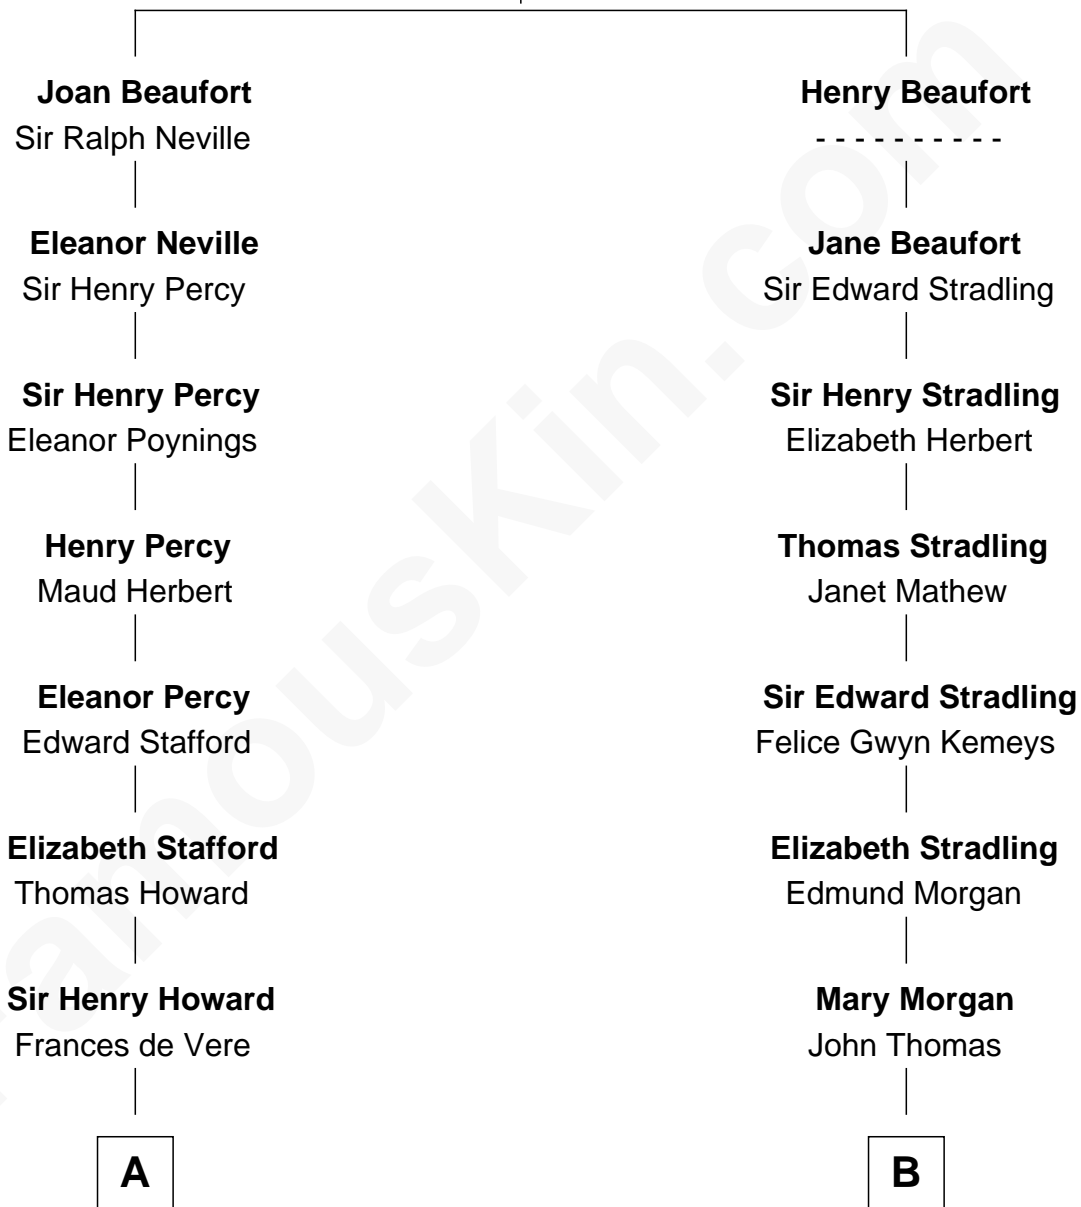

## Relationship Chart of

### Thomas Hunt Morgan

*Nobel Prize Winner in Physiology or Medicine*

19th cousin 1 time removed of

**Sally Ride**

*1st American Woman in Space*

**John of Gaunt**  
Katherine Roet

**A**

**Catherine Howard**

Henry Berkeley

**Mary Berkeley**

Sir John Zouche

**Sir John Zouche**

Isabel Lowe

**Elizabeth Zouche**

Col. Devereux Wolseley

**Anne Wolseley**