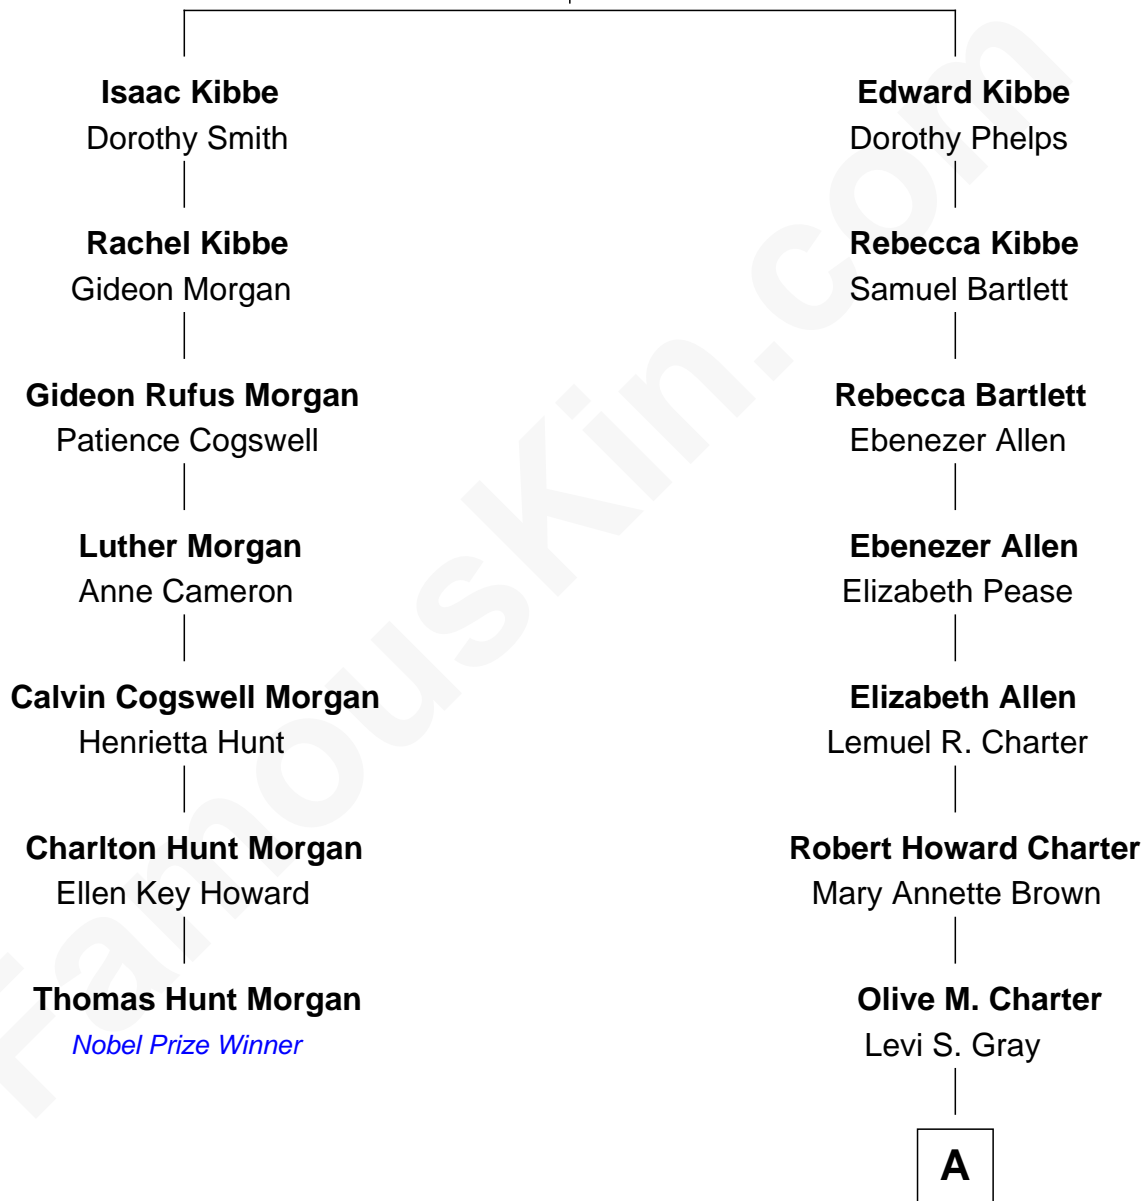

FamousKin.com

Relationship Chart of

Thomas Hunt Morgan

Nobel Prize Winner in Physiology or Medicine

6th cousin 3 times removed of

Bill Paxton

TV and Movie Actor

Elisha Kibbe

Rachel Cook

A

Wayne C. Gray
Leonie Marie Turk

Mary Lou Gray
John Lane Paxton

Bill Paxton
TV and Movie Actor

FamousKin.com