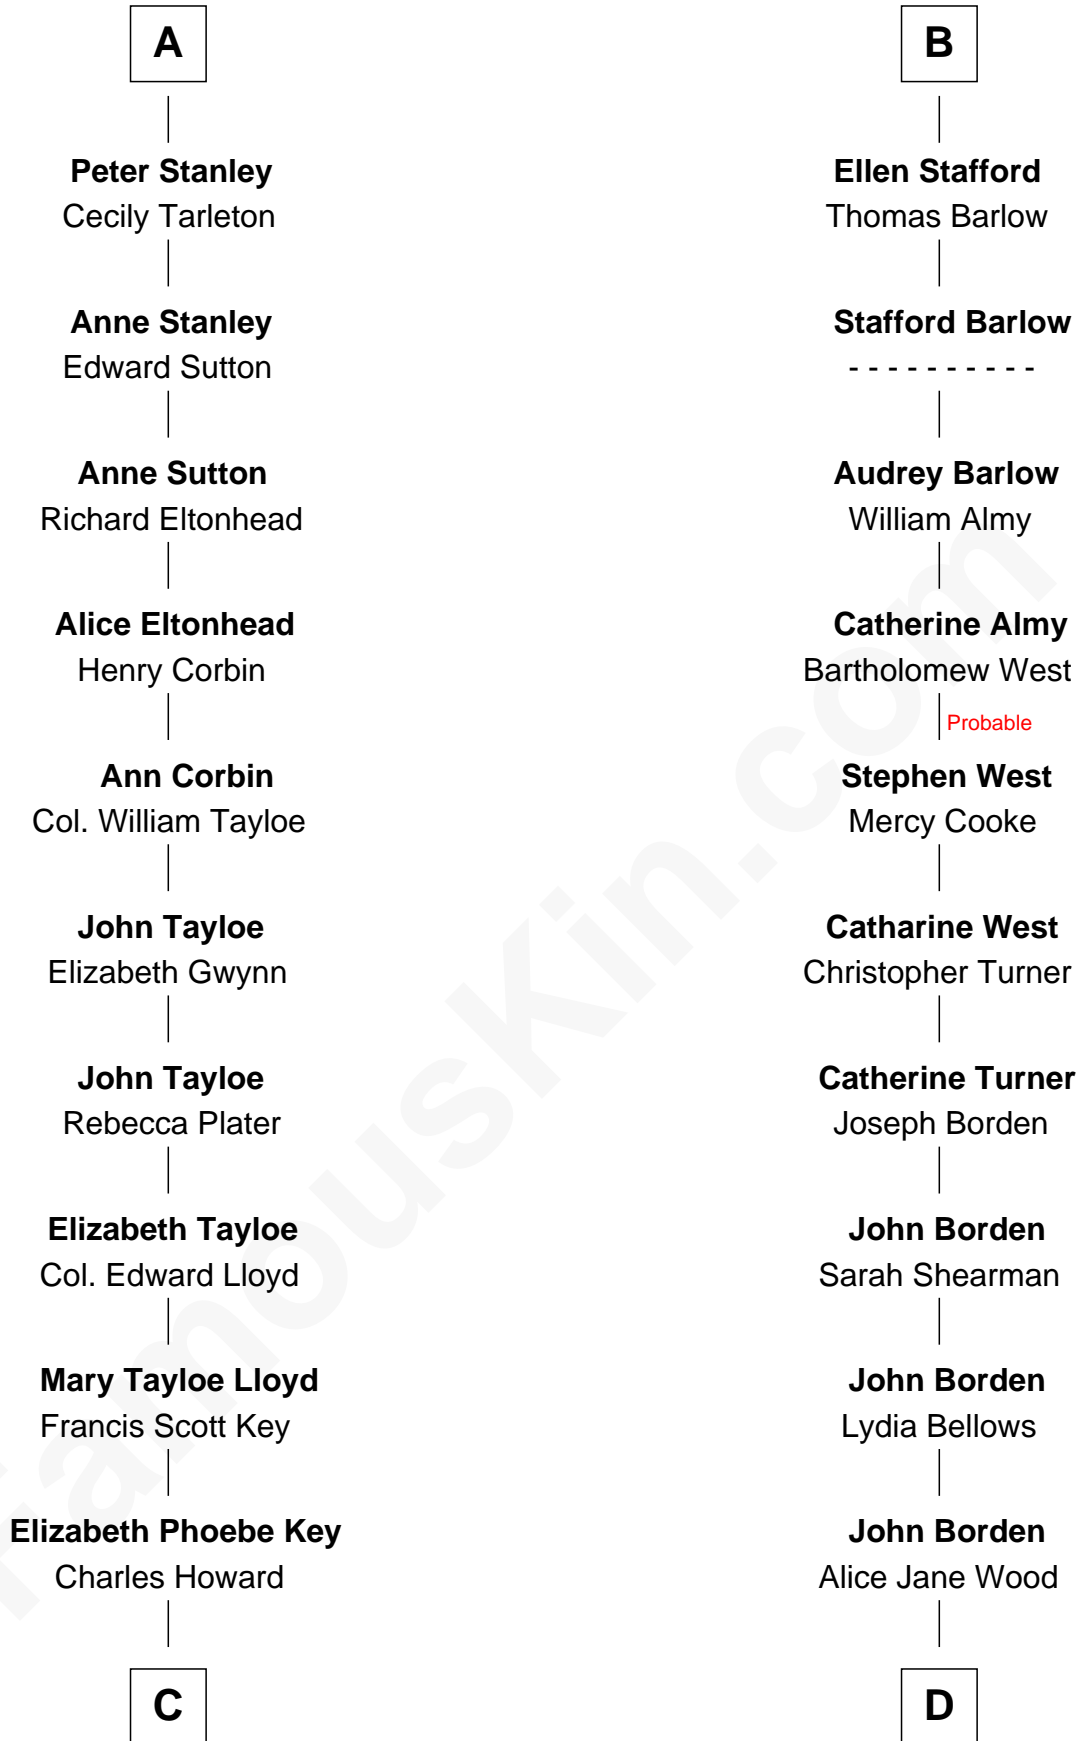

FamousKin.com

Relationship Chart of

Thomas Hunt Morgan

Nobel Prize Winner in Physiology or Medicine

18th cousin 2 times removed of

Adlai Stevenson III

U.S. Senator from Illinois

C

Ellen Key Howard
Charlton Hunt Morgan

Thomas Hunt Morgan
Nobel Prize Winner

D

William Borden
Mary DeGama Whiting

John Borden
Ellen Wallace Waller

Ellen Borden
Adlai Ewing Stevenson

Adlai Stevenson III
U.S. Senator from Illinois

FamousKin.com