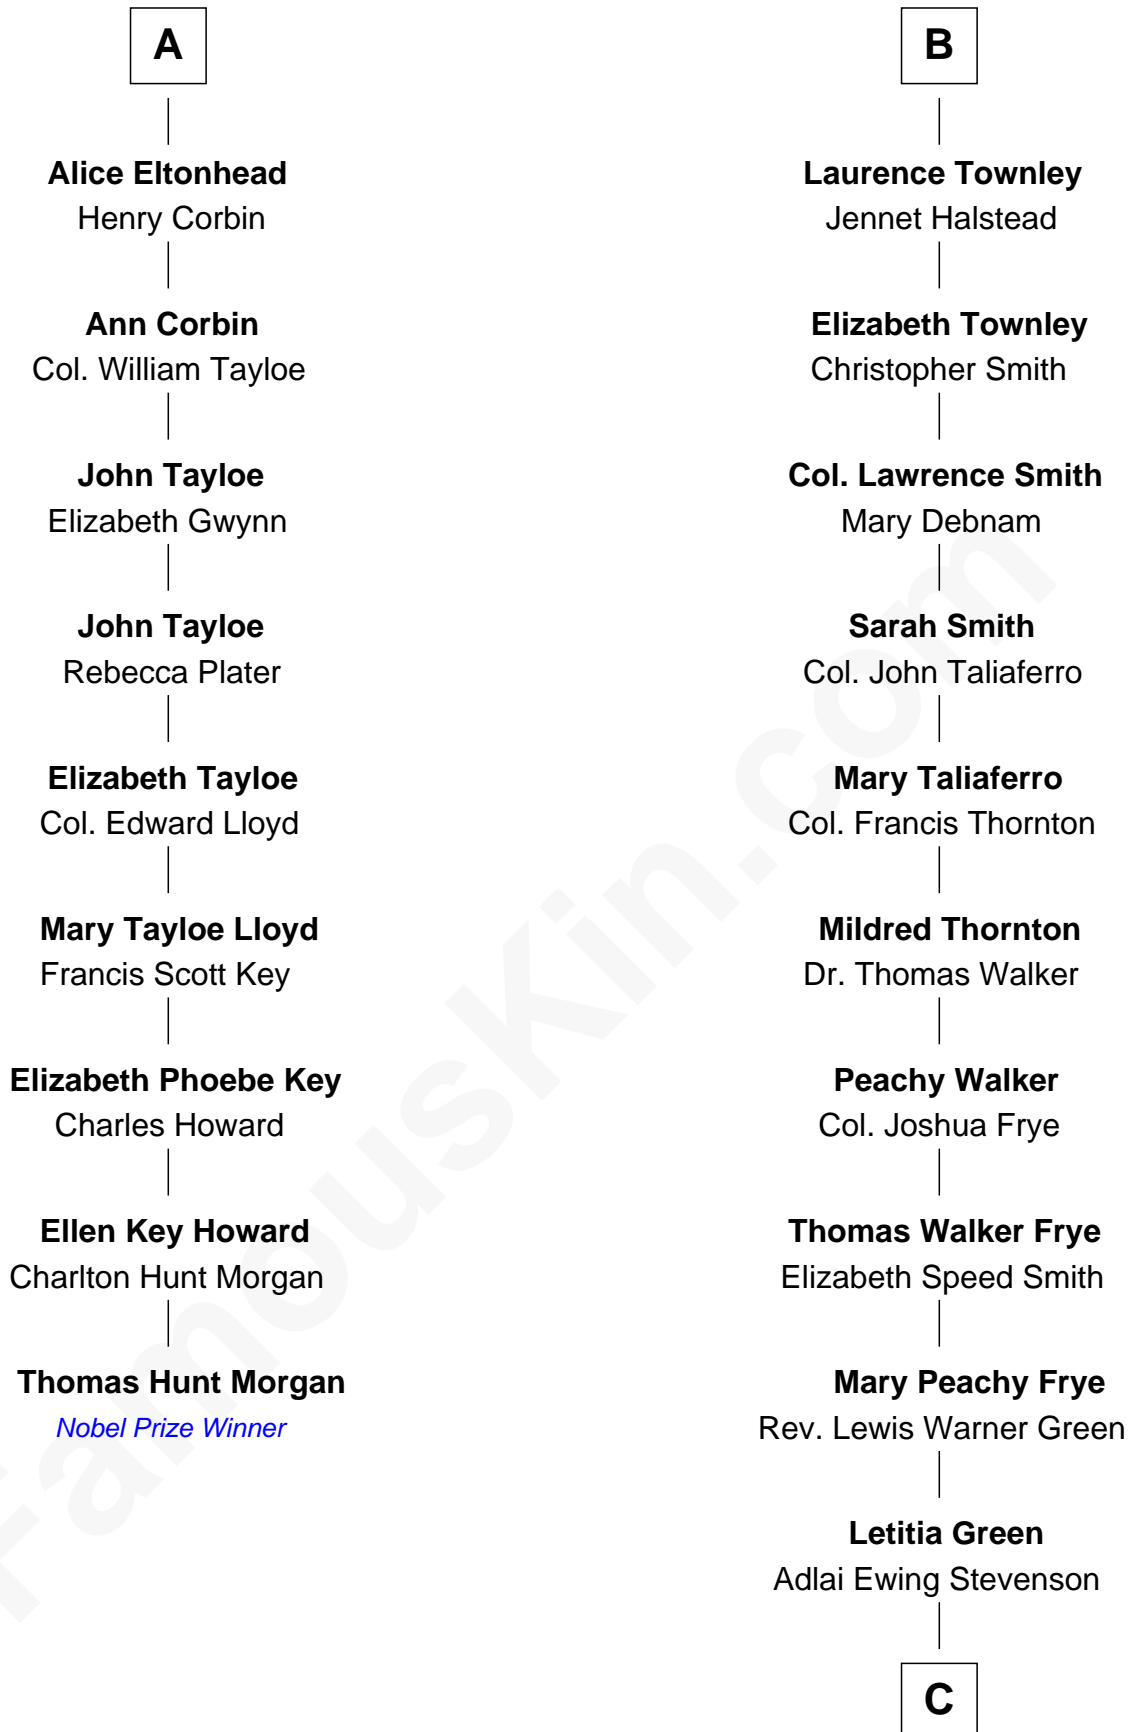

## Relationship Chart of

### Thomas Hunt Morgan

*Nobel Prize Winner in Physiology or Medicine*

15th cousin 4 times removed of

**Adlai Stevenson III**

*U.S. Senator from Illinois*

**Sir Nicholas Harington**

Isabel English

**C**

—  
**Lewis Green Stevenson**

Helen Louise Davis

—  
**Adlai Ewing Stevenson**

Ellen Borden

—  
**Adlai Stevenson III**

*U.S. Senator from Illinois*

FamousKin.com