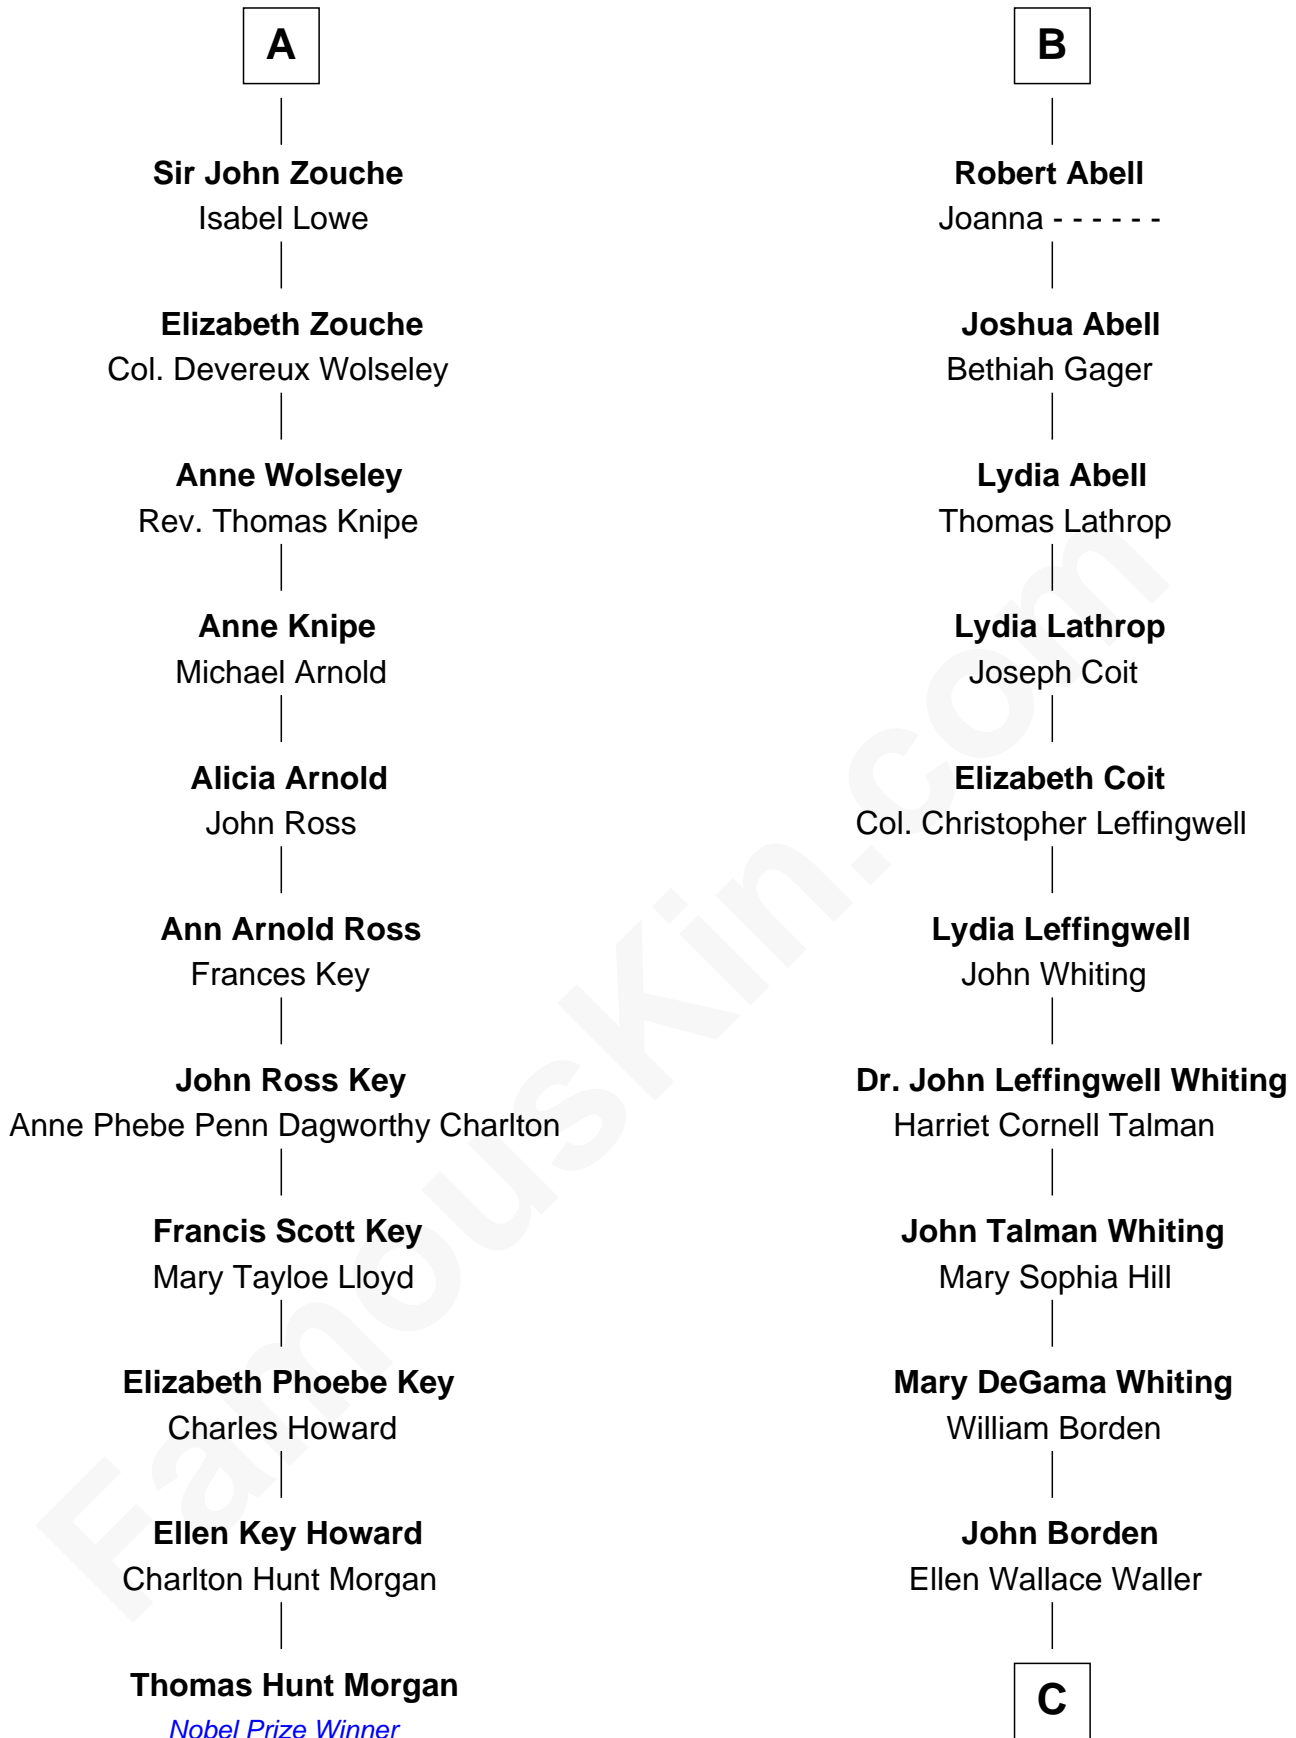

FamousKin.com

Relationship Chart of Thomas Hunt Morgan

Nobel Prize Winner in Physiology or Medicine

17th cousin 1 time removed of

Adlai Stevenson III

U.S. Senator from Illinois

Sir Walter Devereux

Elizabeth Merbery

Margaret Mainwaring

Mary Mainwaring

Richard Cotton

Frances Cotton

George Abell

B

C

Ellen Borden