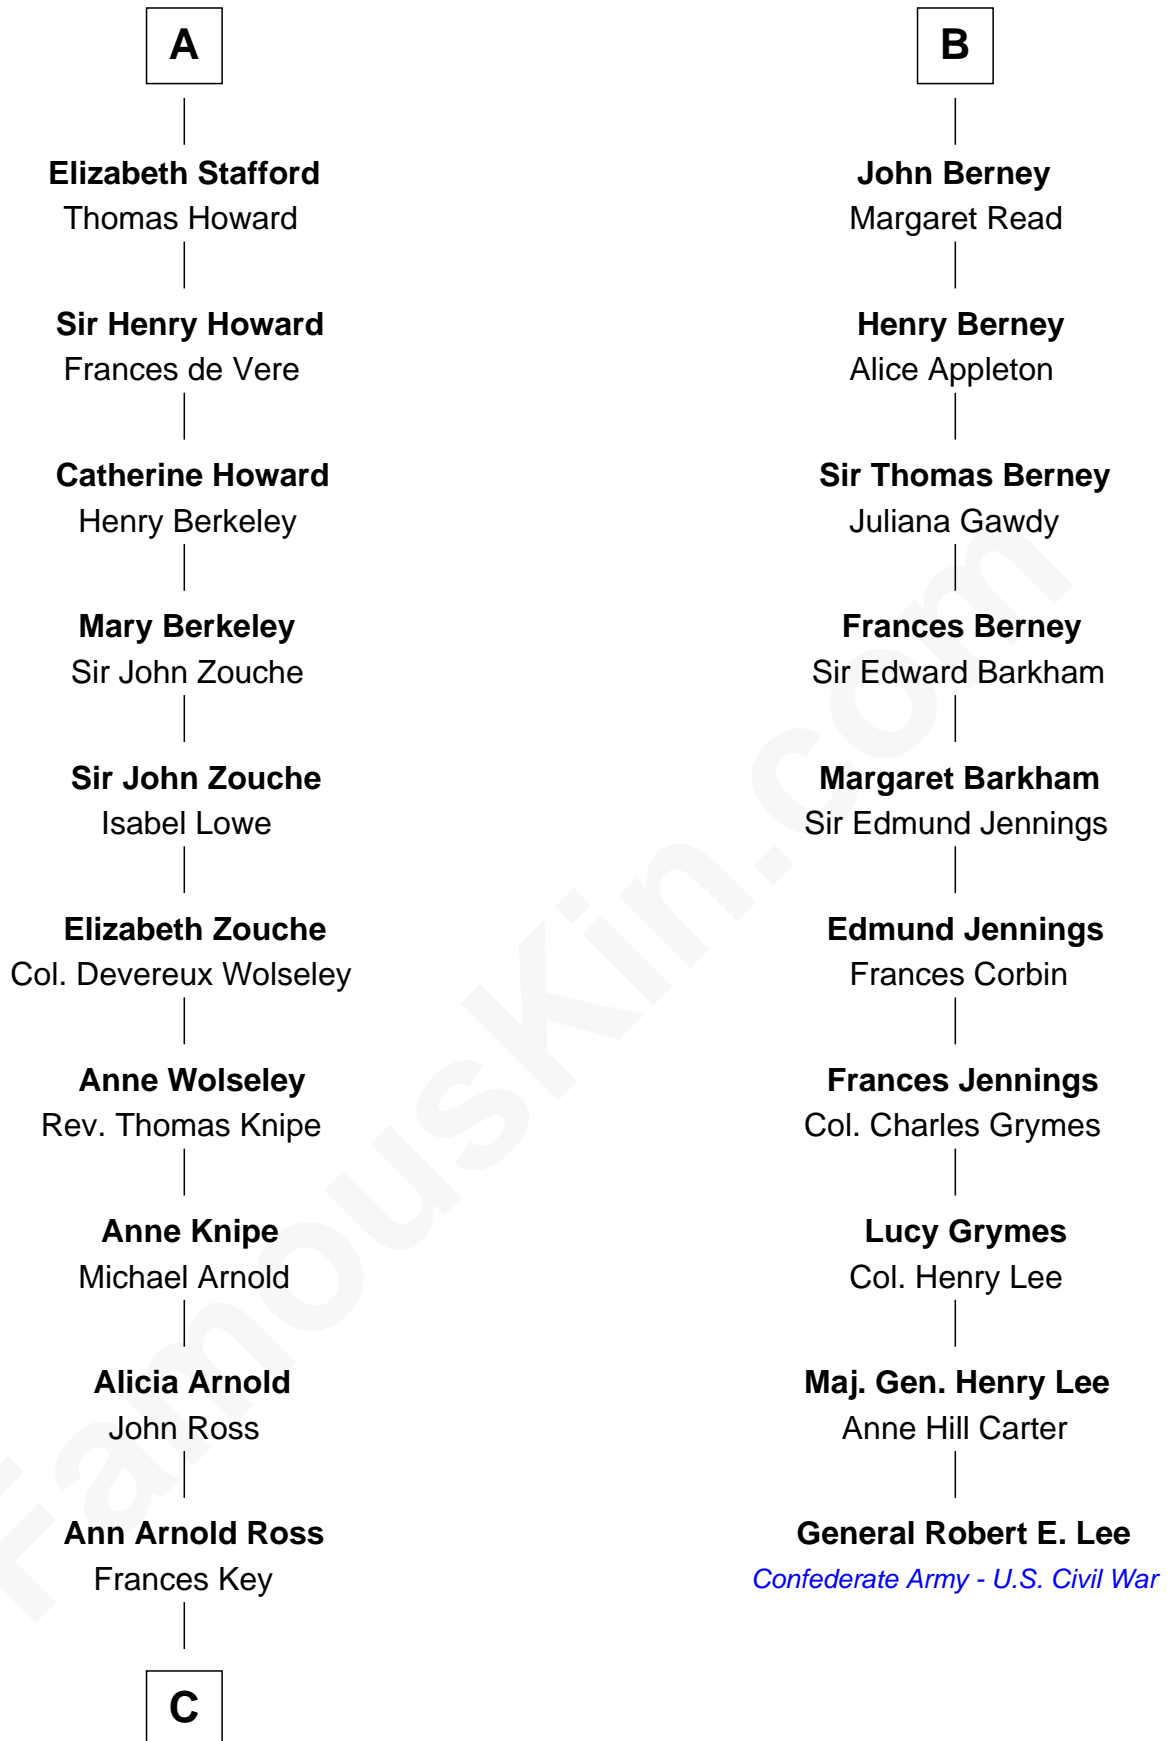

FamousKin.com

Relationship Chart of

Thomas Hunt Morgan

Nobel Prize Winner in Physiology or Medicine

16th cousin 5 times removed of

General Robert E. Lee

Confederate Army - U.S. Civil War

C

—
John Ross Key

Anne Phebe Penn Dagworthy Charlton

—
Francis Scott Key

Mary Tayloe Lloyd

—
Elizabeth Phoebe Key

Charles Howard

—
Ellen Key Howard

Charlton Hunt Morgan