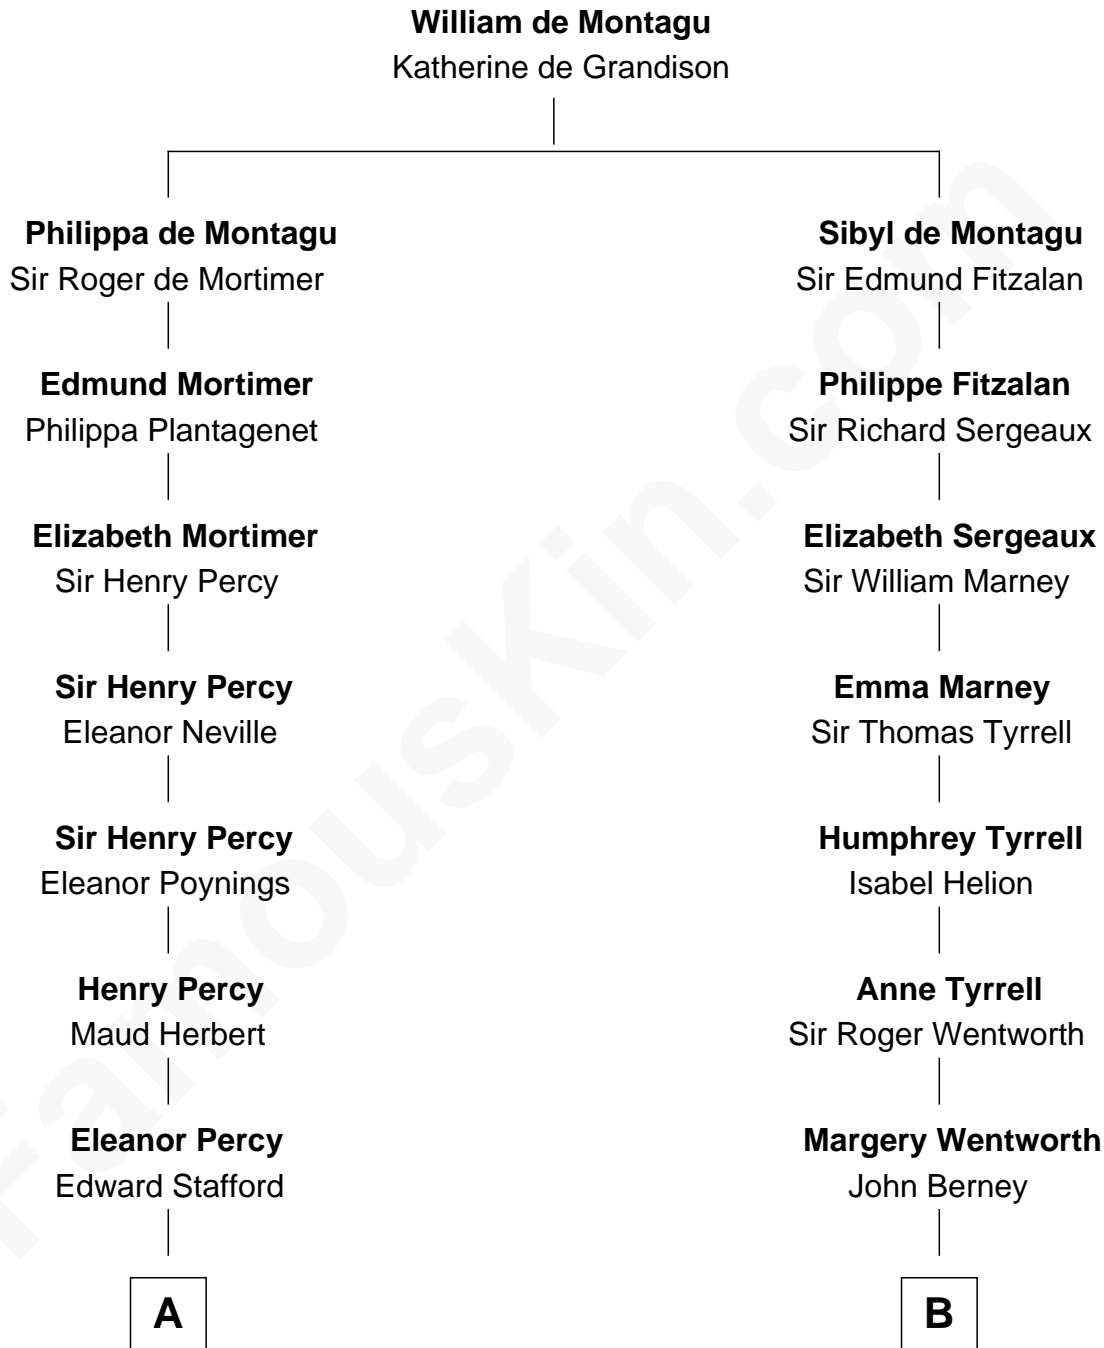

FamousKin.com

Relationship Chart of

Thomas Hunt Morgan

Nobel Prize Winner in Physiology or Medicine

16th cousin 5 times removed of

General Robert E. Lee

Confederate Army - U.S. Civil War

C

—
John Ross Key

Anne Phebe Penn Dagworthy Charlton

—
Francis Scott Key

Mary Tayloe Lloyd

—
Elizabeth Phoebe Key

Charles Howard

—
Ellen Key Howard

Charlton Hunt Morgan