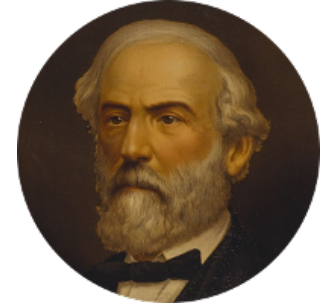

FamousKin.com

Relationship Chart of

Thomas Hunt Morgan

Nobel Prize Winner in Physiology or Medicine

16th cousin 5 times removed of

General Robert E. Lee

Confederate Army - U.S. Civil War

C