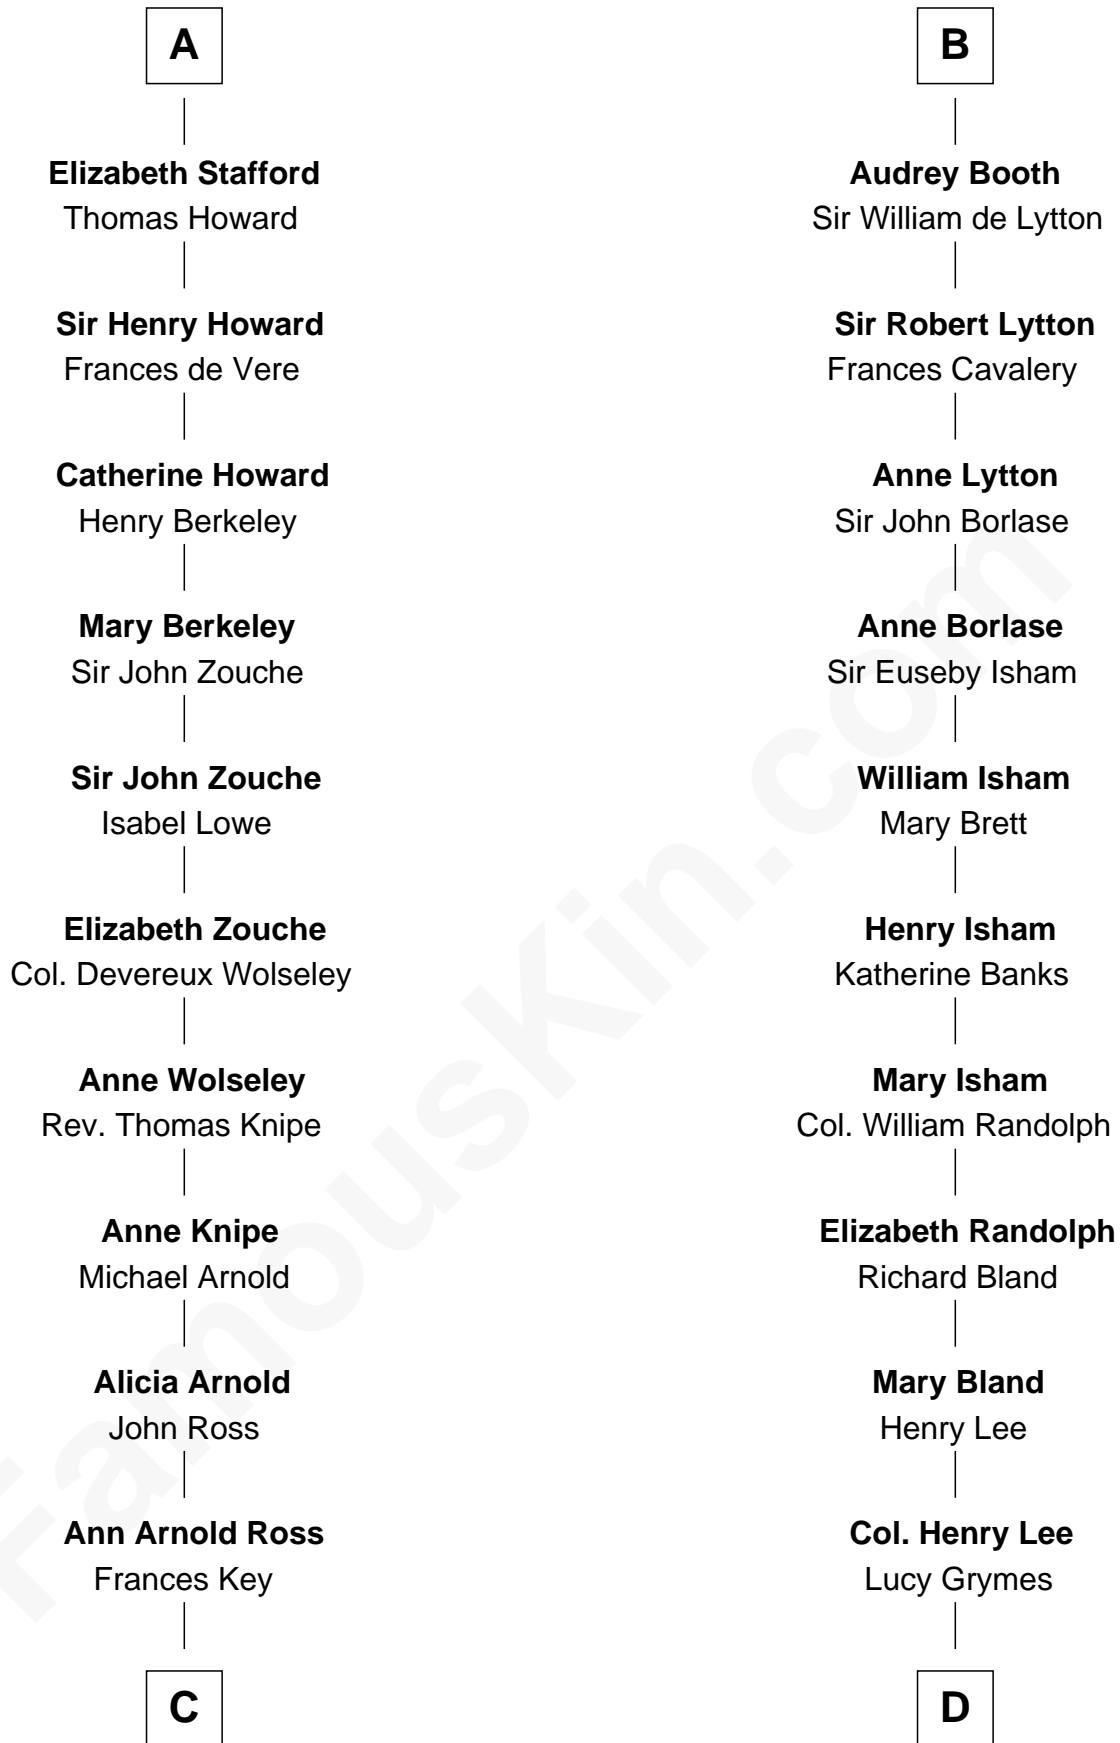

FamousKin.com

Relationship Chart of

Thomas Hunt Morgan

Nobel Prize Winner in Physiology or Medicine

18th cousin 3 times removed of

General Robert E. Lee

Confederate Army - U.S. Civil War

C

John Ross Key

Anne Phebe Penn Dagworthy Charlton

Francis Scott Key

Mary Tayloe Lloyd

Elizabeth Phoebe Key

Charles Howard

Ellen Key Howard

Charlton Hunt Morgan