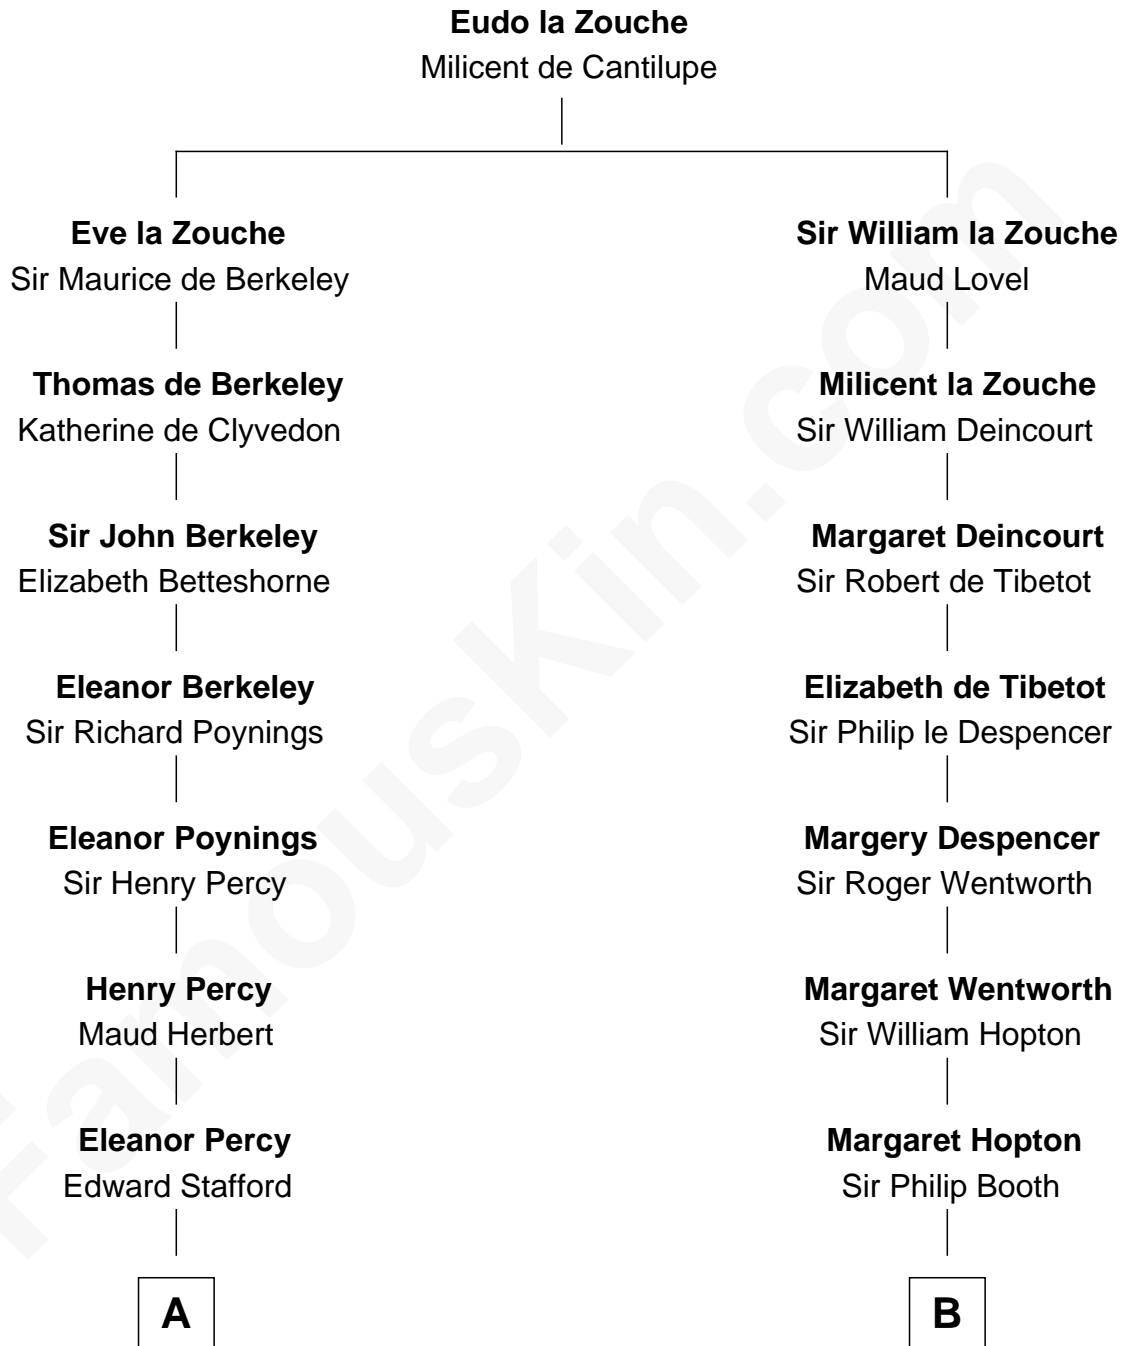

FamousKin.com

Relationship Chart of

Thomas Hunt Morgan

Nobel Prize Winner in Physiology or Medicine

18th cousin 3 times removed of

General Robert E. Lee

Confederate Army - U.S. Civil War

C

John Ross Key

Anne Phebe Penn Dagworthy Charlton

Francis Scott Key

Mary Tayloe Lloyd

Elizabeth Phoebe Key

Charles Howard

Ellen Key Howard

Charlton Hunt Morgan