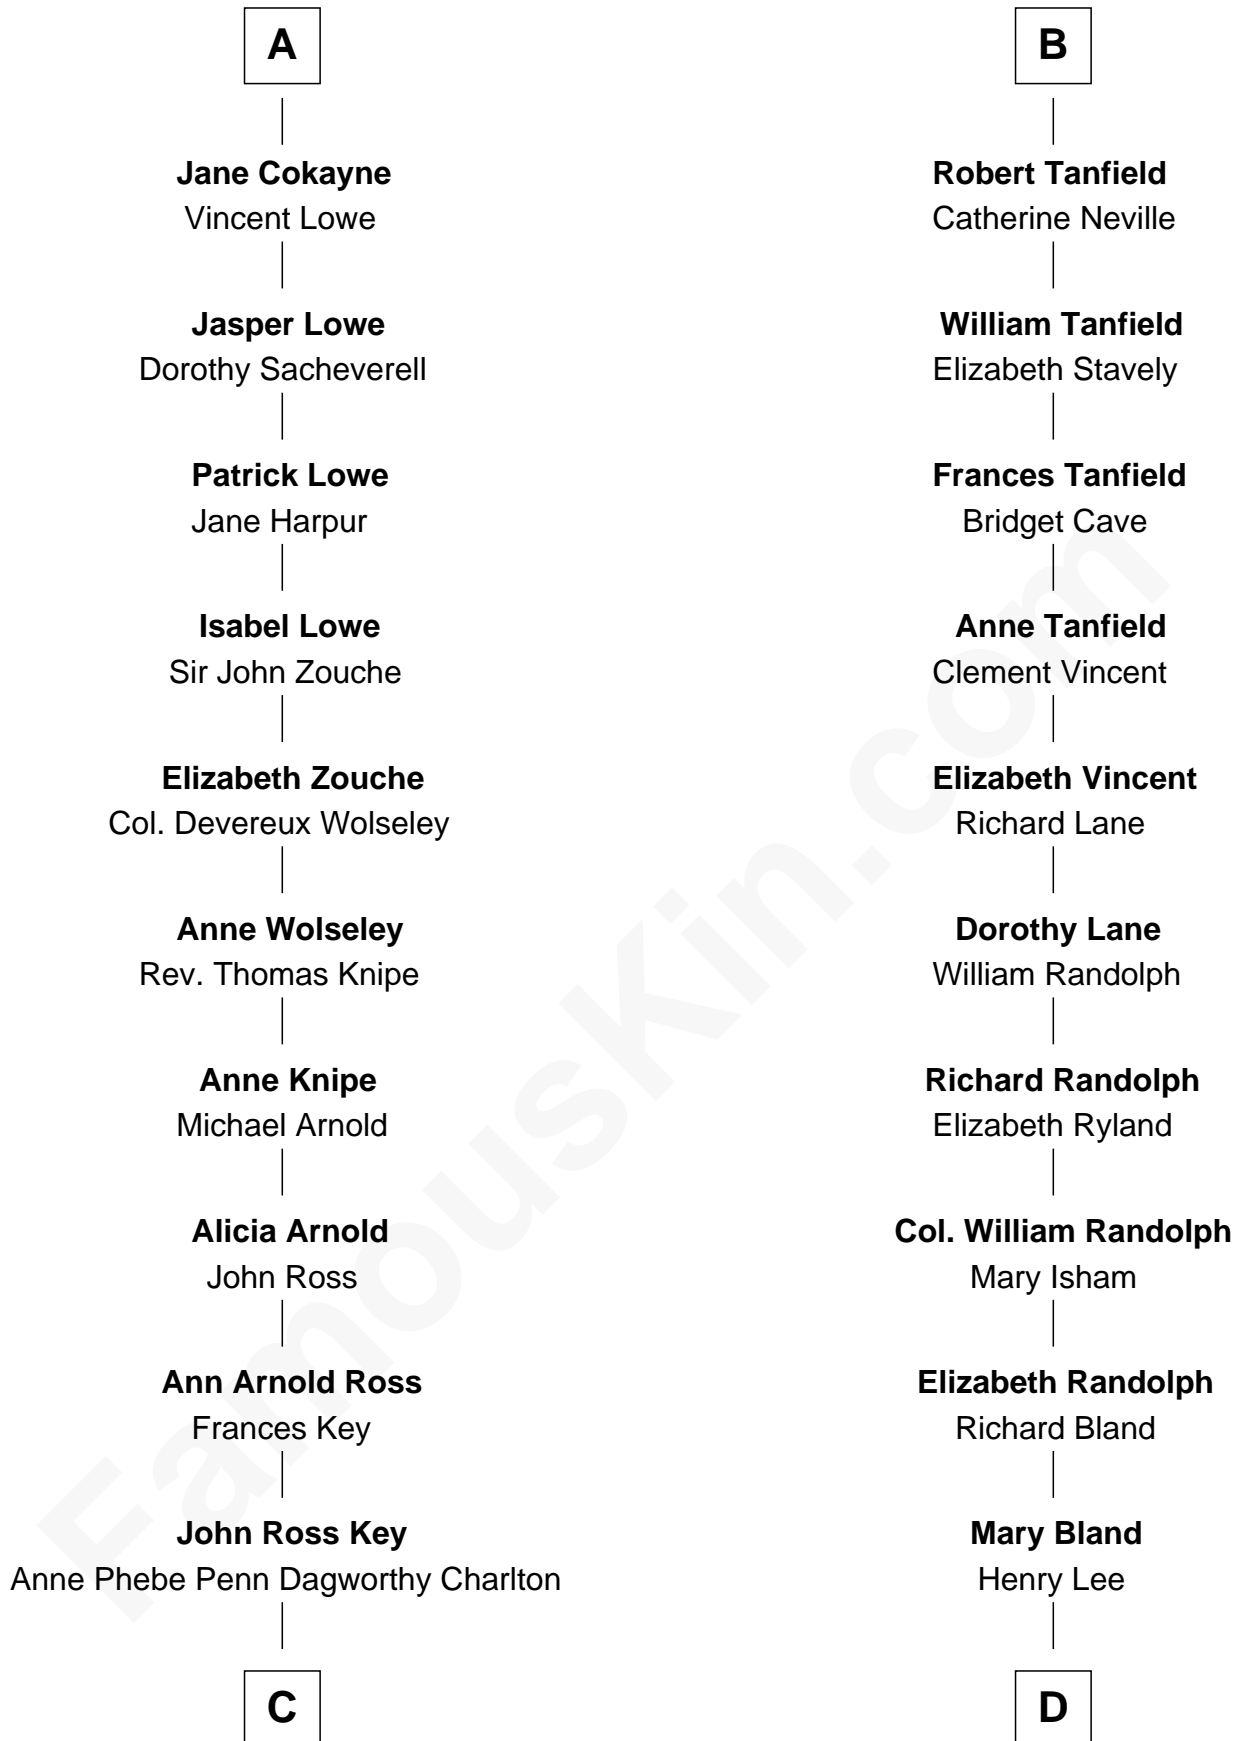

### General Robert E. Lee

*Confederate Army - U.S. Civil War*

**Sir Nicholas Audley**

Joan Martin

**C**

**Francis Scott Key**

Mary Tayloe Lloyd

**Elizabeth Phoebe Key**

Charles Howard

**Ellen Key Howard**

Charlton Hunt Morgan

**Thomas Hunt Morgan**

*Nobel Prize Winner*

**D**

**Col. Henry Lee**

Lucy Grymes