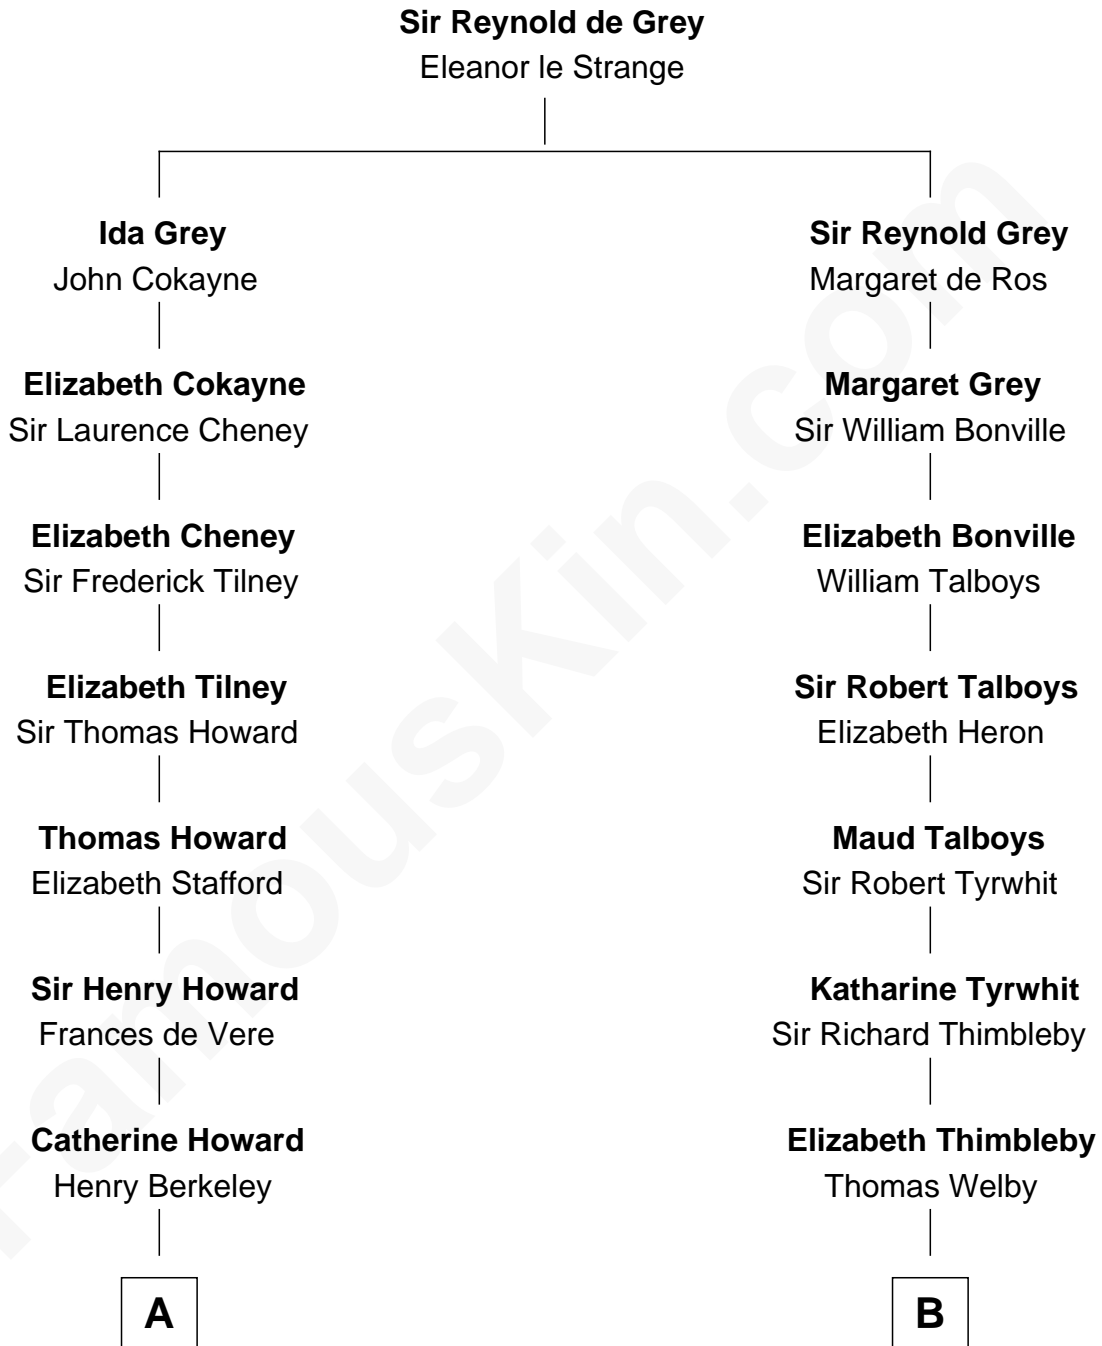

FamousKin.com

Relationship Chart of Thomas Hunt Morgan

Nobel Prize Winner in Physiology or Medicine

18th cousin 2 times removed of

Linda Hamilton

TV and Movie Actress

C

Ellen Key Howard
Charlton Hunt Morgan

Thomas Hunt Morgan
Nobel Prize Winner

D

Taylor Holt
Frances Kyle

Dr. Richard Huckstep Holt
Mildred Alberta Derby

Barbara Kyle Holt
Dr. Carroll Stanford Hamilton

Linda Hamilton
TV and Movie Actress