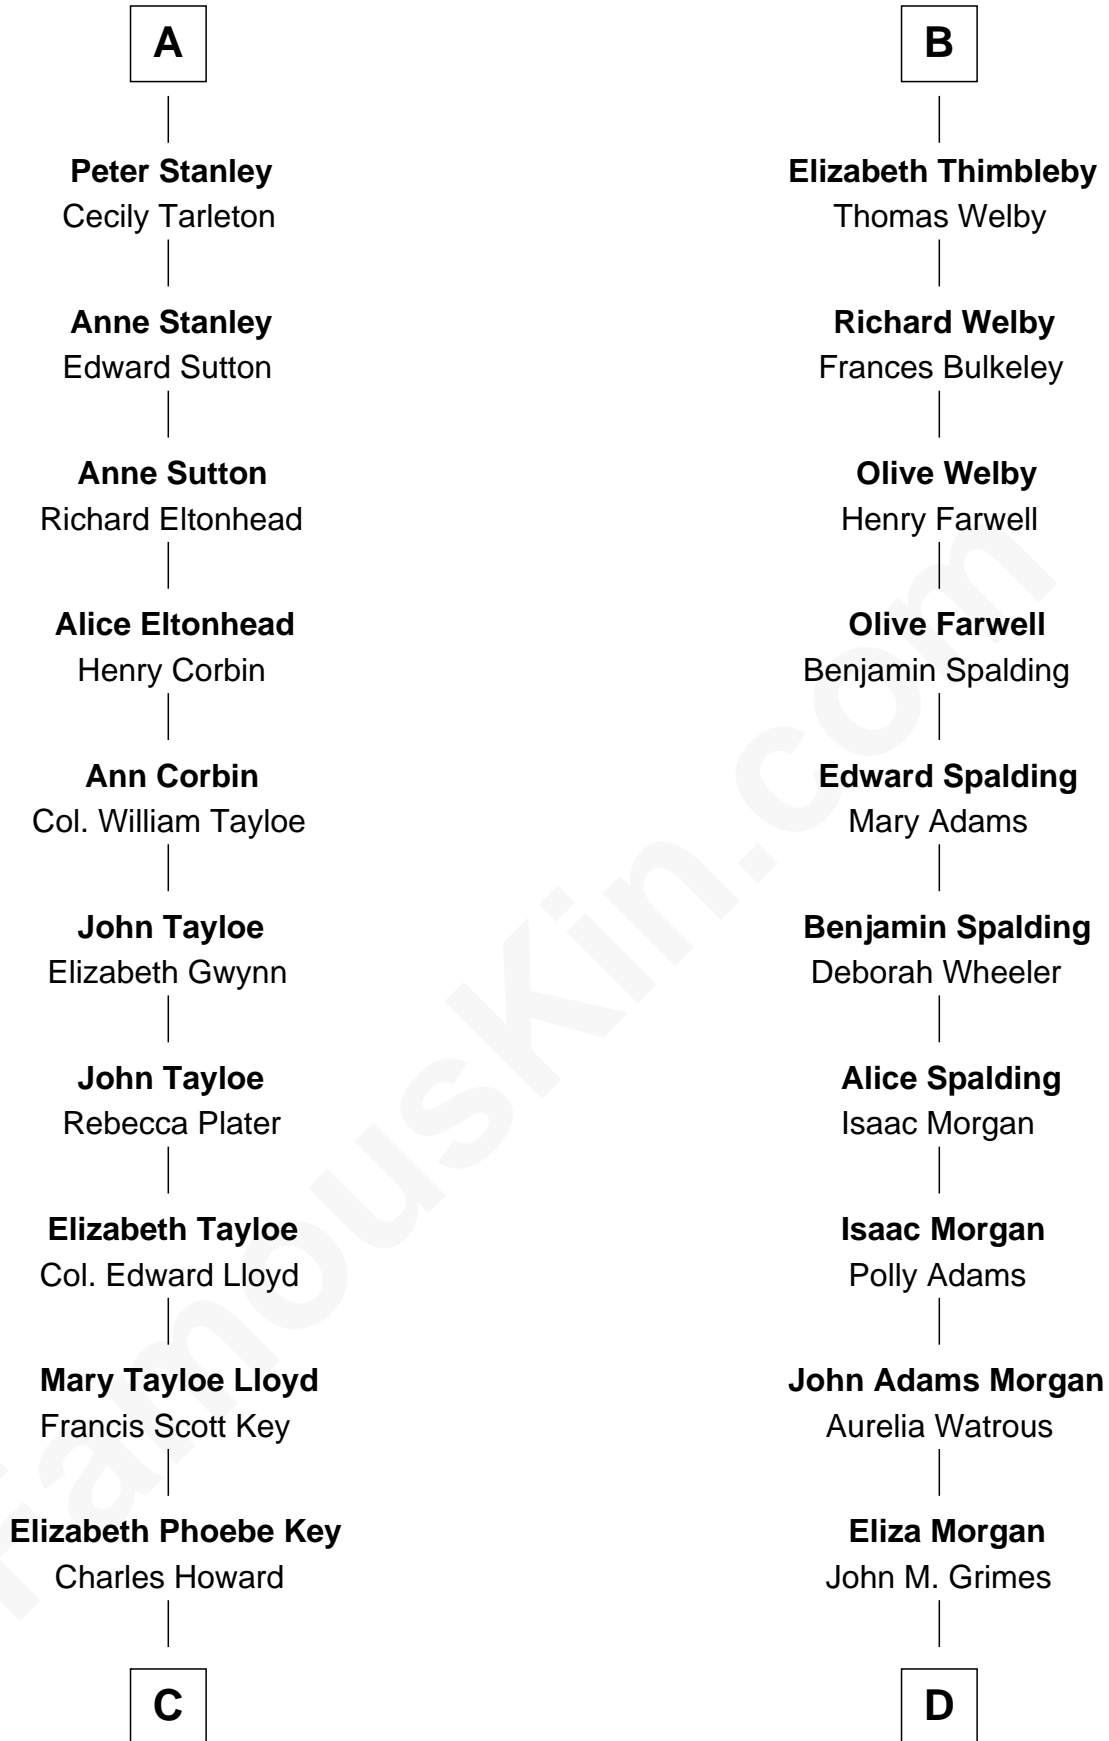

## Relationship Chart of

### Thomas Hunt Morgan

*Nobel Prize Winner in Physiology or Medicine*

18th cousin 3 times removed of

**Linda Hamilton**

*TV and Movie Actress*

**C**

**Ellen Key Howard**  
Charlton Hunt Morgan

**Thomas Hunt Morgan**  
*Nobel Prize Winner*

**D**

**Aurelia Morgan Grimes**  
Stephen P. Holt

**Taylor Holt**  
Frances Kyle

**Dr. Richard Huckstep Holt**  
Mildred Alberta Derby

**Barbara Kyle Holt**  
Dr. Carroll Stanford Hamilton

**Linda Hamilton**  
*TV and Movie Actress*