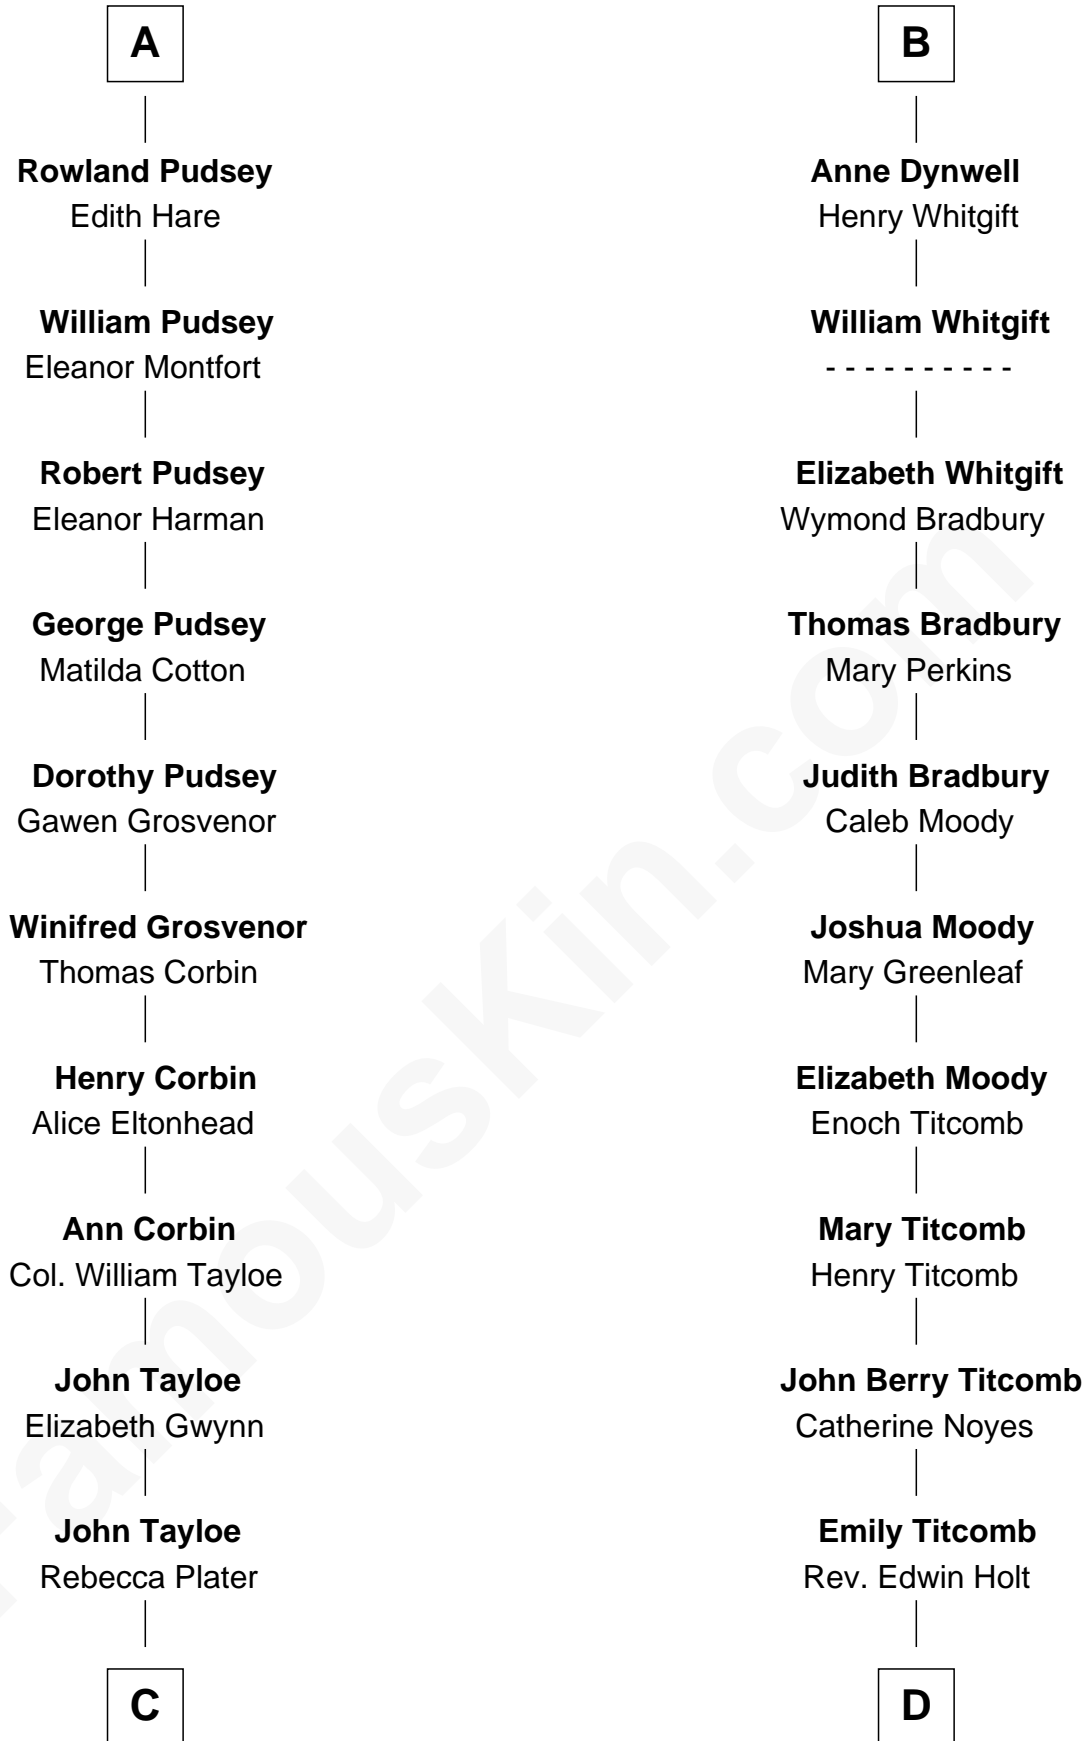

FamousKin.com

Relationship Chart of

Thomas Hunt Morgan

Nobel Prize Winner in Physiology or Medicine

21st cousin of

Linda Hamilton

TV and Movie Actress

Sir Geoffrey le Scrope

Ivetta de Ros

C

Elizabeth Tayloe
Col. Edward Lloyd

Mary Tayloe Lloyd
Francis Scott Key

Elizabeth Phoebe Key
Charles Howard

Ellen Key Howard
Charlton Hunt Morgan

Thomas Hunt Morgan
Nobel Prize Winner

D

Stephen P. Holt
Aurelia Morgan Grimes

Taylor Holt
Frances Kyle

Dr. Richard Huckstep Holt
Mildred Alberta Derby

Barbara Kyle Holt
Dr. Carroll Stanford Hamilton

Linda Hamilton
TV and Movie Actress