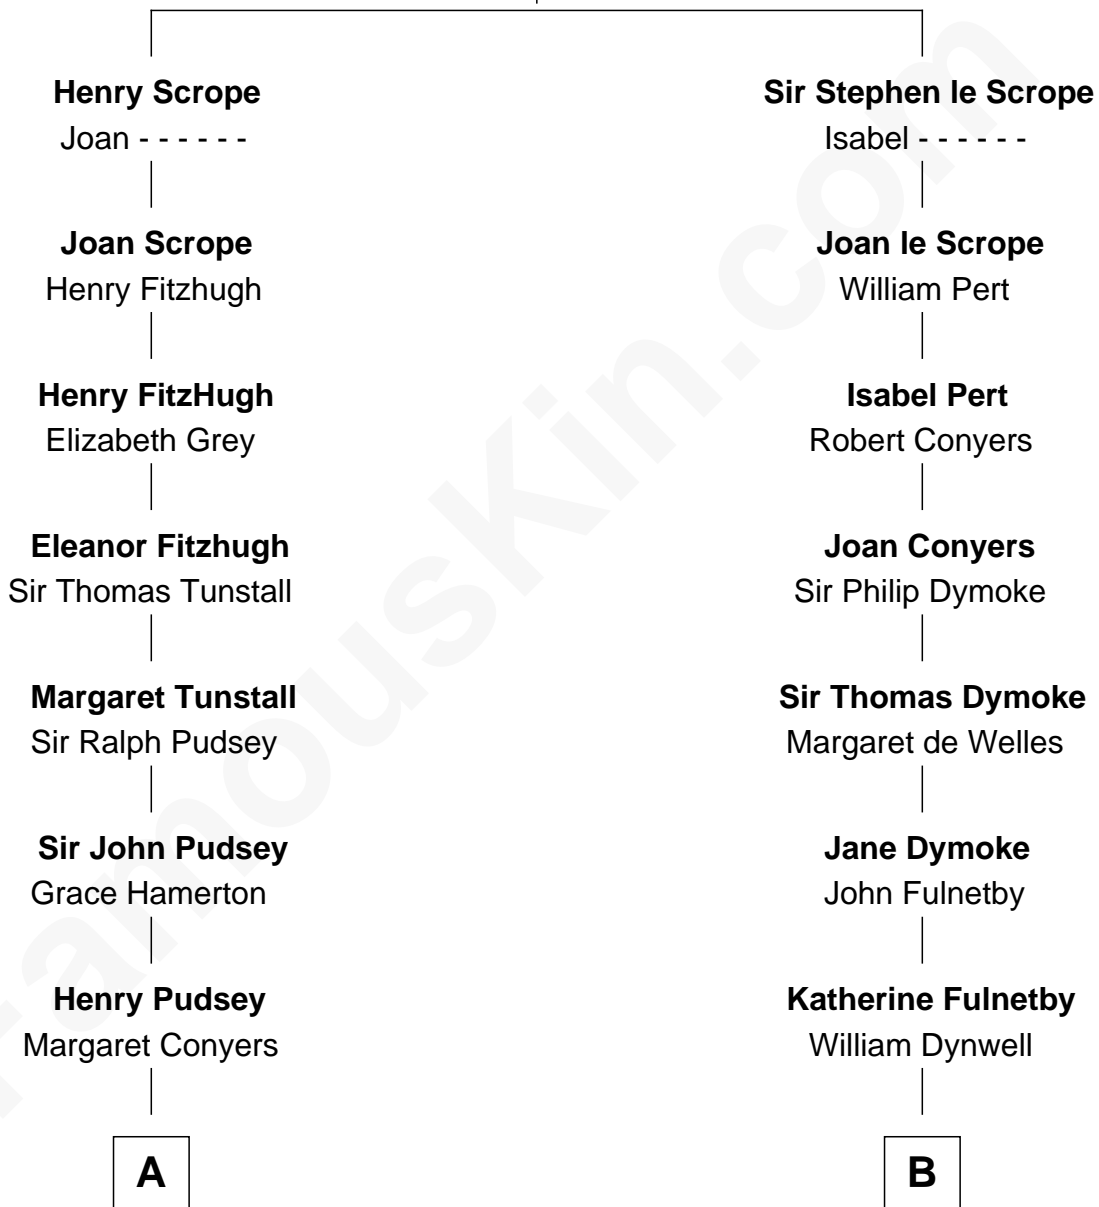

FamousKin.com

Relationship Chart of

Thomas Hunt Morgan

Nobel Prize Winner in Physiology or Medicine

21st cousin of

Linda Hamilton

TV and Movie Actress

Sir Geoffrey le Scrope

Ivetta de Ros

C

Elizabeth Tayloe
Col. Edward Lloyd

Mary Tayloe Lloyd
Francis Scott Key

Elizabeth Phoebe Key
Charles Howard

Ellen Key Howard
Charlton Hunt Morgan

Thomas Hunt Morgan
Nobel Prize Winner

D

Stephen P. Holt
Aurelia Morgan Grimes

Taylor Holt
Frances Kyle

Dr. Richard Huckstep Holt
Mildred Alberta Derby

Barbara Kyle Holt
Dr. Carroll Stanford Hamilton

Linda Hamilton
TV and Movie Actress