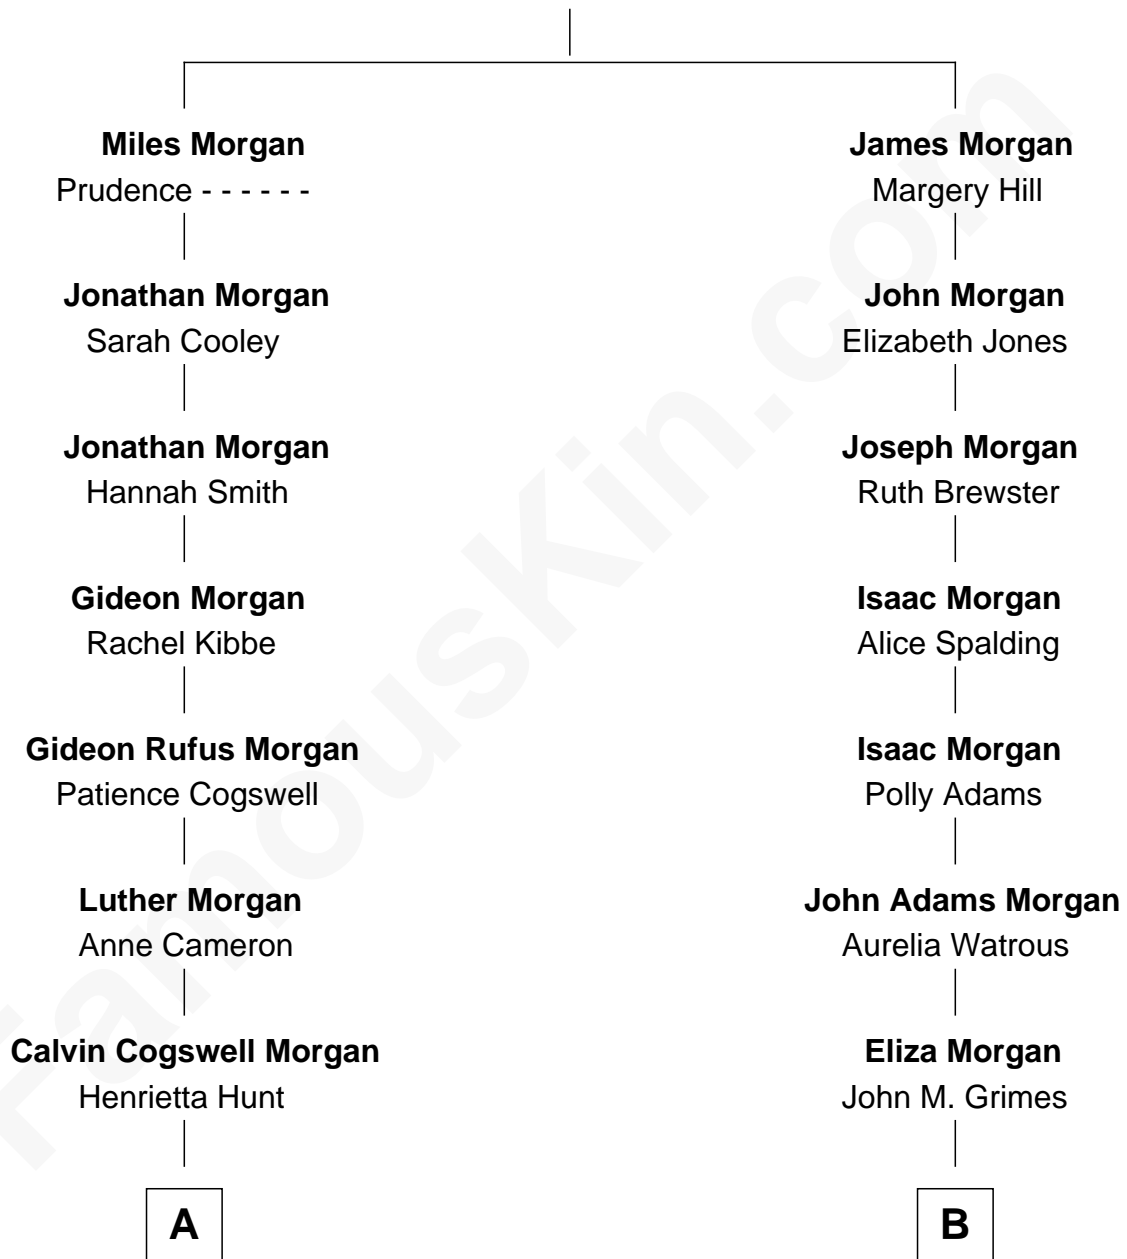

# FamousKin.com

## Relationship Chart of Thomas Hunt Morgan

*Nobel Prize Winner in Physiology or Medicine*

8th cousin 3 times removed of

**Linda Hamilton**

*TV and Movie Actress*

**William Morgan**

**A**

**Charlton Hunt Morgan**

Ellen Key Howard

**Thomas Hunt Morgan**

*Nobel Prize Winner*

**B**

**Aurelia Morgan Grimes**

Stephen P. Holt

**Taylor Holt**

Frances Kyle

**Dr. Richard Huckstep Holt**

Mildred Alberta Derby

**Barbara Kyle Holt**

Dr. Carroll Stanford Hamilton

**Linda Hamilton**

*TV and Movie Actress*