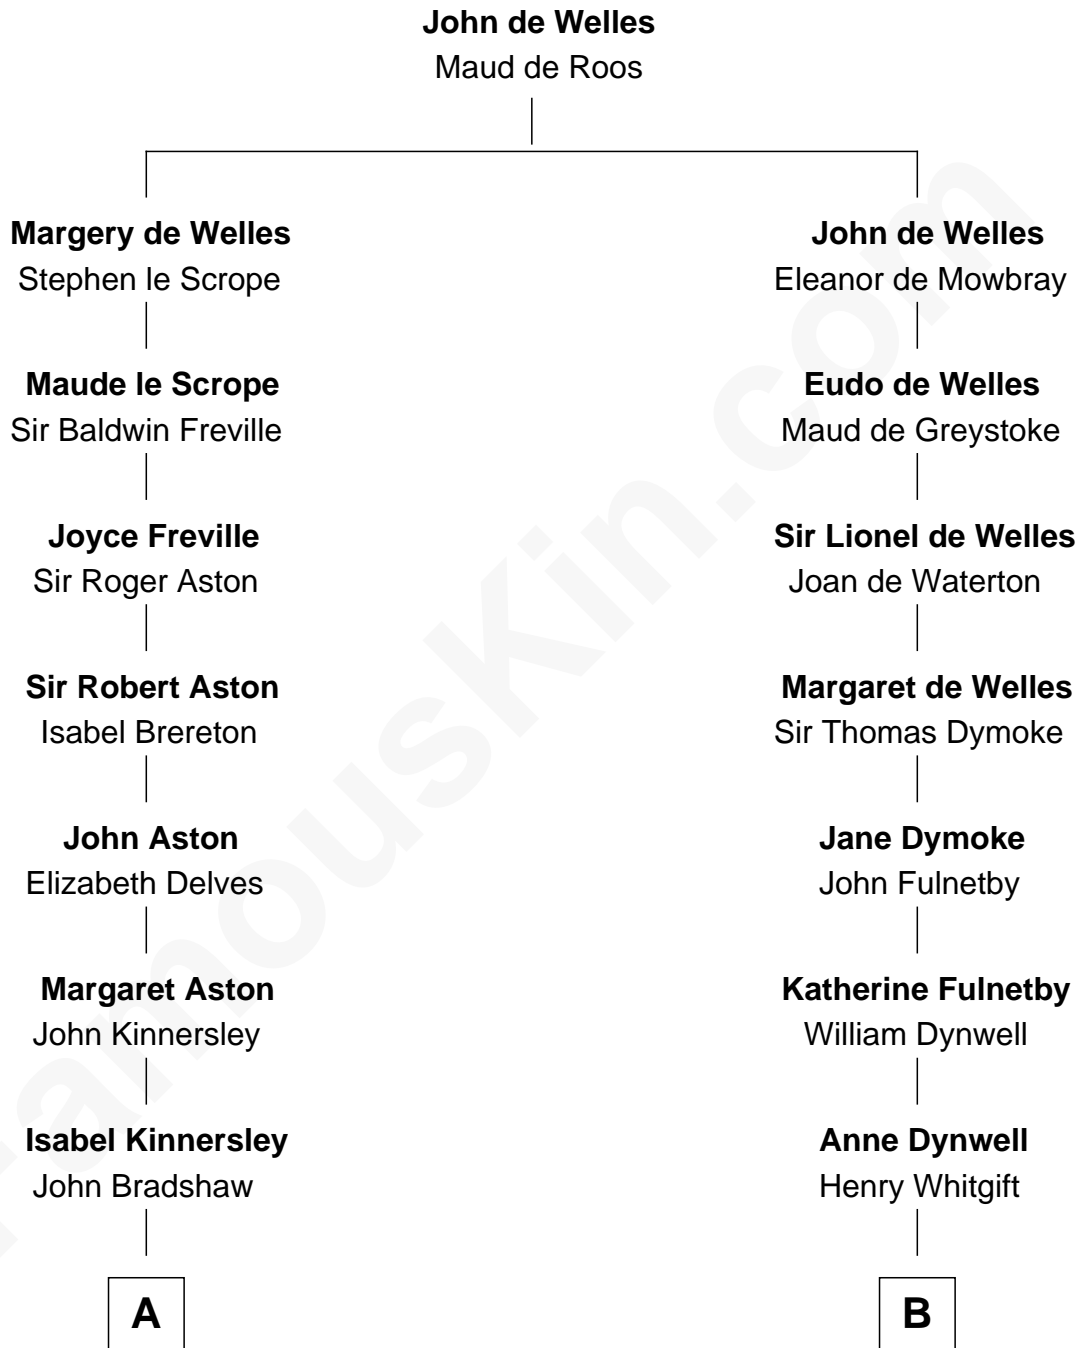

## Relationship Chart of

### Thomas Hunt Morgan

*Nobel Prize Winner in Physiology or Medicine*

20th cousin of

**Linda Hamilton**

*TV and Movie Actress*

**C**

**Mary Tayloe Lloyd**

Francis Scott Key

**Elizabeth Phoebe Key**

Charles Howard

**Ellen Key Howard**

Charlton Hunt Morgan

**Thomas Hunt Morgan**

*Nobel Prize Winner*

**D**

**Taylor Holt**

Frances Kyle

**Dr. Richard Huckstep Holt**

Mildred Alberta Derby

**Barbara Kyle Holt**

Dr. Carroll Stanford Hamilton

**Linda Hamilton**

*TV and Movie Actress*