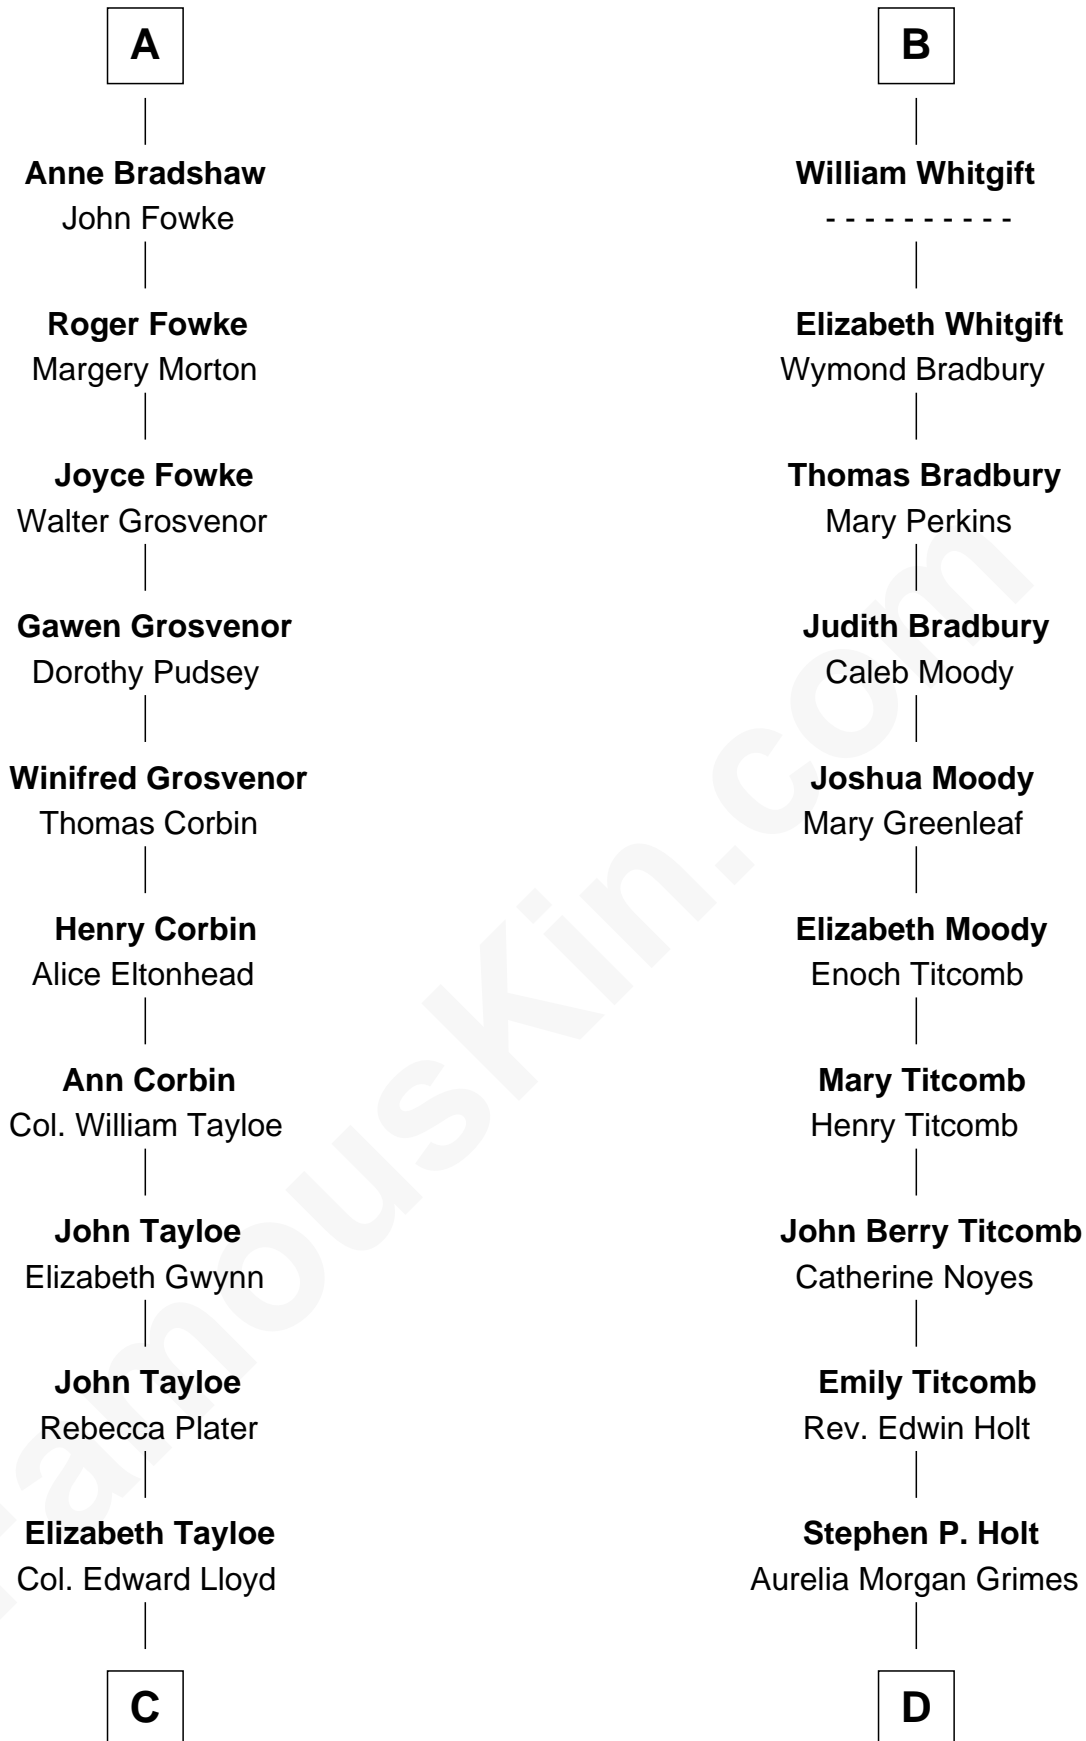

## Relationship Chart of

### Thomas Hunt Morgan

*Nobel Prize Winner in Physiology or Medicine*

20th cousin of

**Linda Hamilton**

*TV and Movie Actress*

**C**

**Mary Tayloe Lloyd**

Francis Scott Key

**Elizabeth Phoebe Key**

Charles Howard

**Ellen Key Howard**

Charlton Hunt Morgan

**Thomas Hunt Morgan**

*Nobel Prize Winner*

**D**

**Taylor Holt**

Frances Kyle

**Dr. Richard Huckstep Holt**

Mildred Alberta Derby

**Barbara Kyle Holt**

Dr. Carroll Stanford Hamilton

**Linda Hamilton**

*TV and Movie Actress*