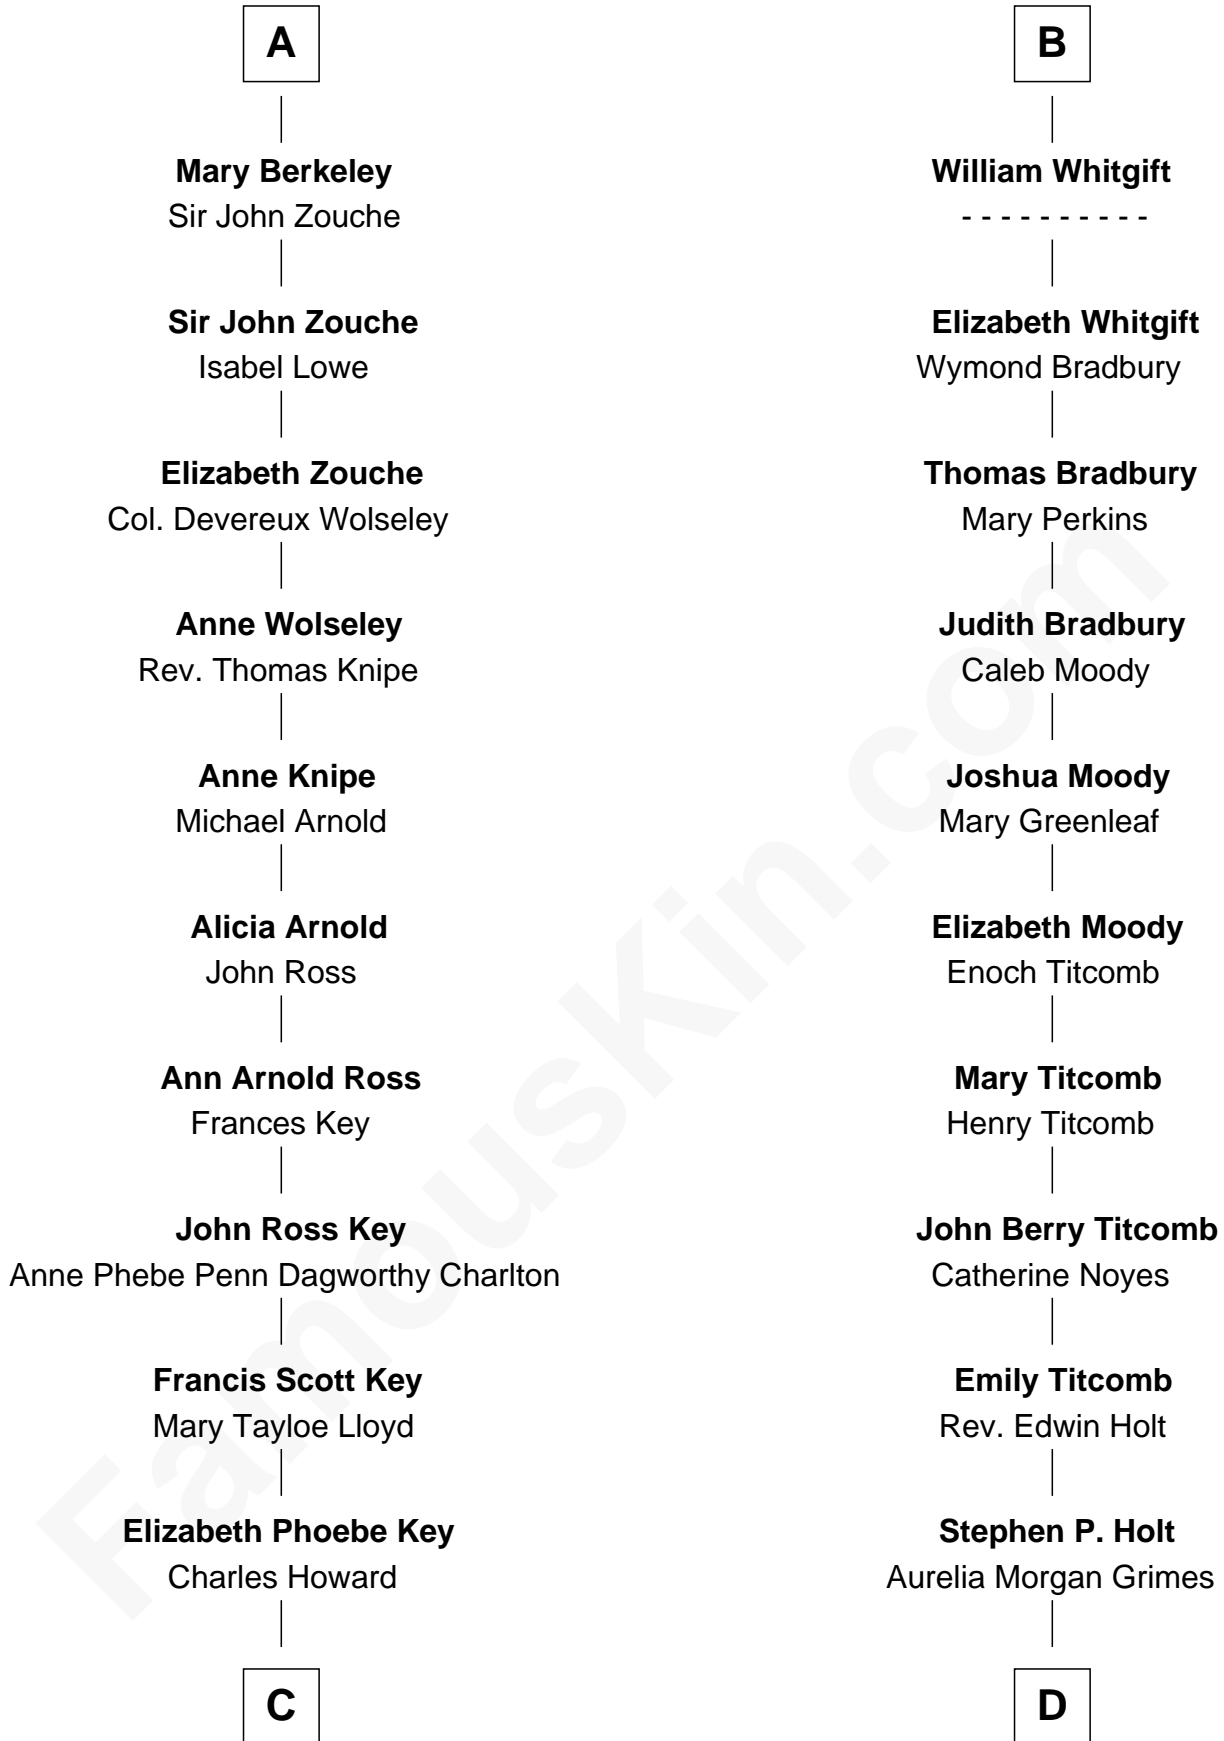

FamousKin.com
Relationship Chart of
Thomas Hunt Morgan

Nobel Prize Winner in Physiology or Medicine

18th cousin 2 times removed of

Linda Hamilton

TV and Movie Actress

C

Ellen Key Howard
Charlton Hunt Morgan

Thomas Hunt Morgan
Nobel Prize Winner

D

Taylor Holt
Frances Kyle

Dr. Richard Huckstep Holt
Mildred Alberta Derby

Barbara Kyle Holt
Dr. Carroll Stanford Hamilton

Linda Hamilton
TV and Movie Actress