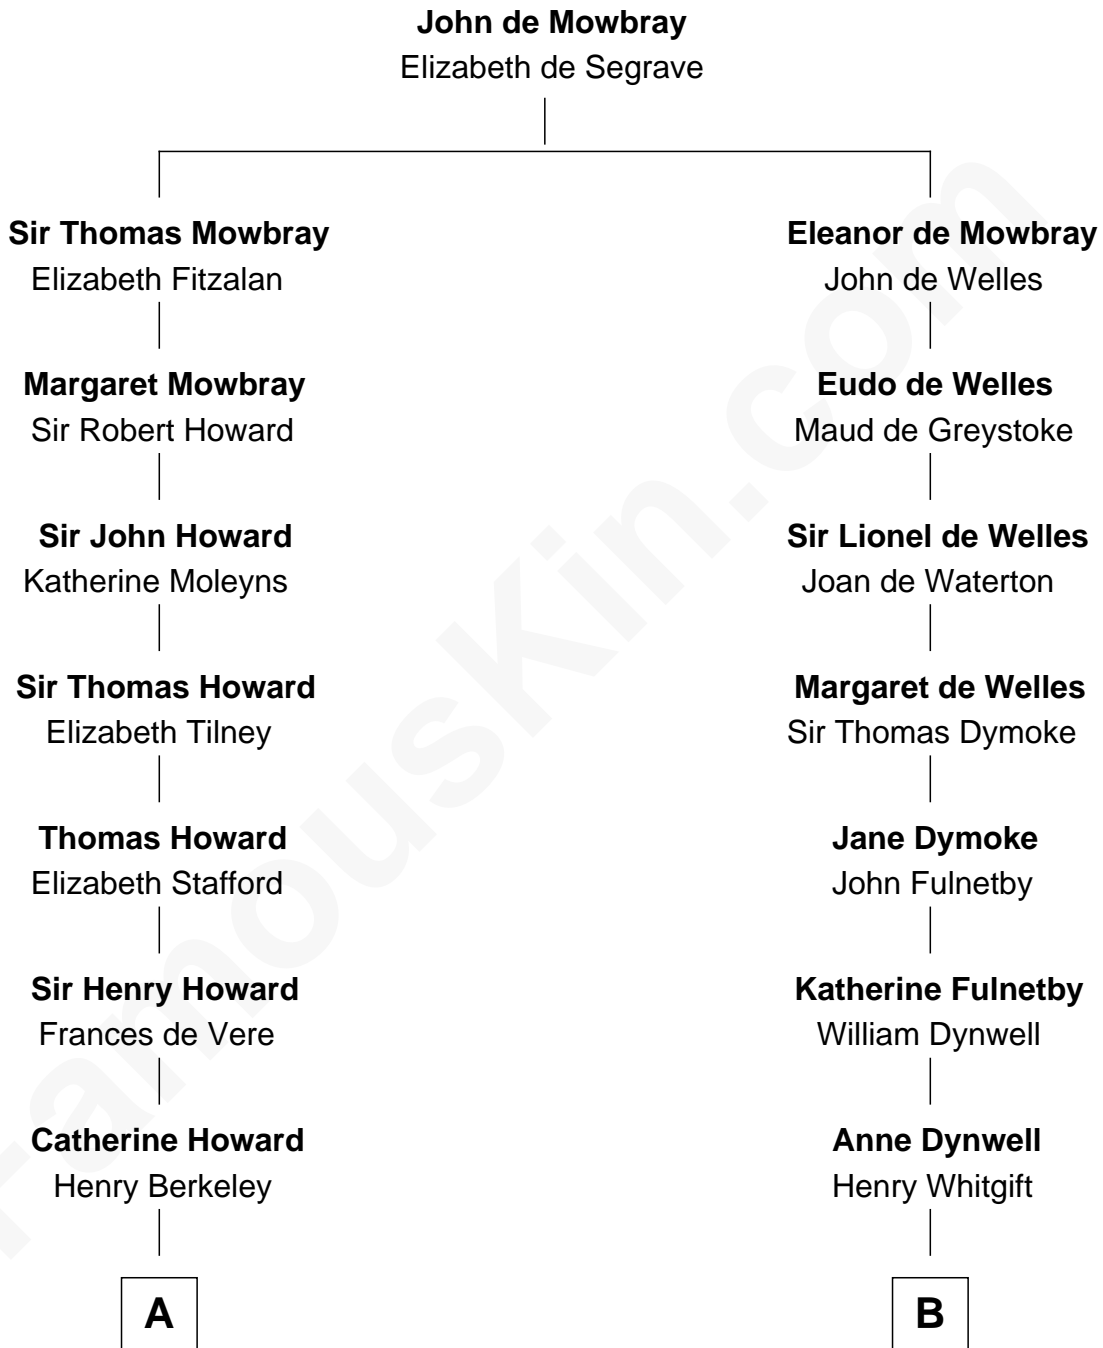

FamousKin.com
Relationship Chart of
Thomas Hunt Morgan

Nobel Prize Winner in Physiology or Medicine

18th cousin 2 times removed of

Linda Hamilton

TV and Movie Actress

C

Ellen Key Howard
Charlton Hunt Morgan

Thomas Hunt Morgan
Nobel Prize Winner

D

Taylor Holt
Frances Kyle

Dr. Richard Huckstep Holt
Mildred Alberta Derby

Barbara Kyle Holt
Dr. Carroll Stanford Hamilton

Linda Hamilton
TV and Movie Actress