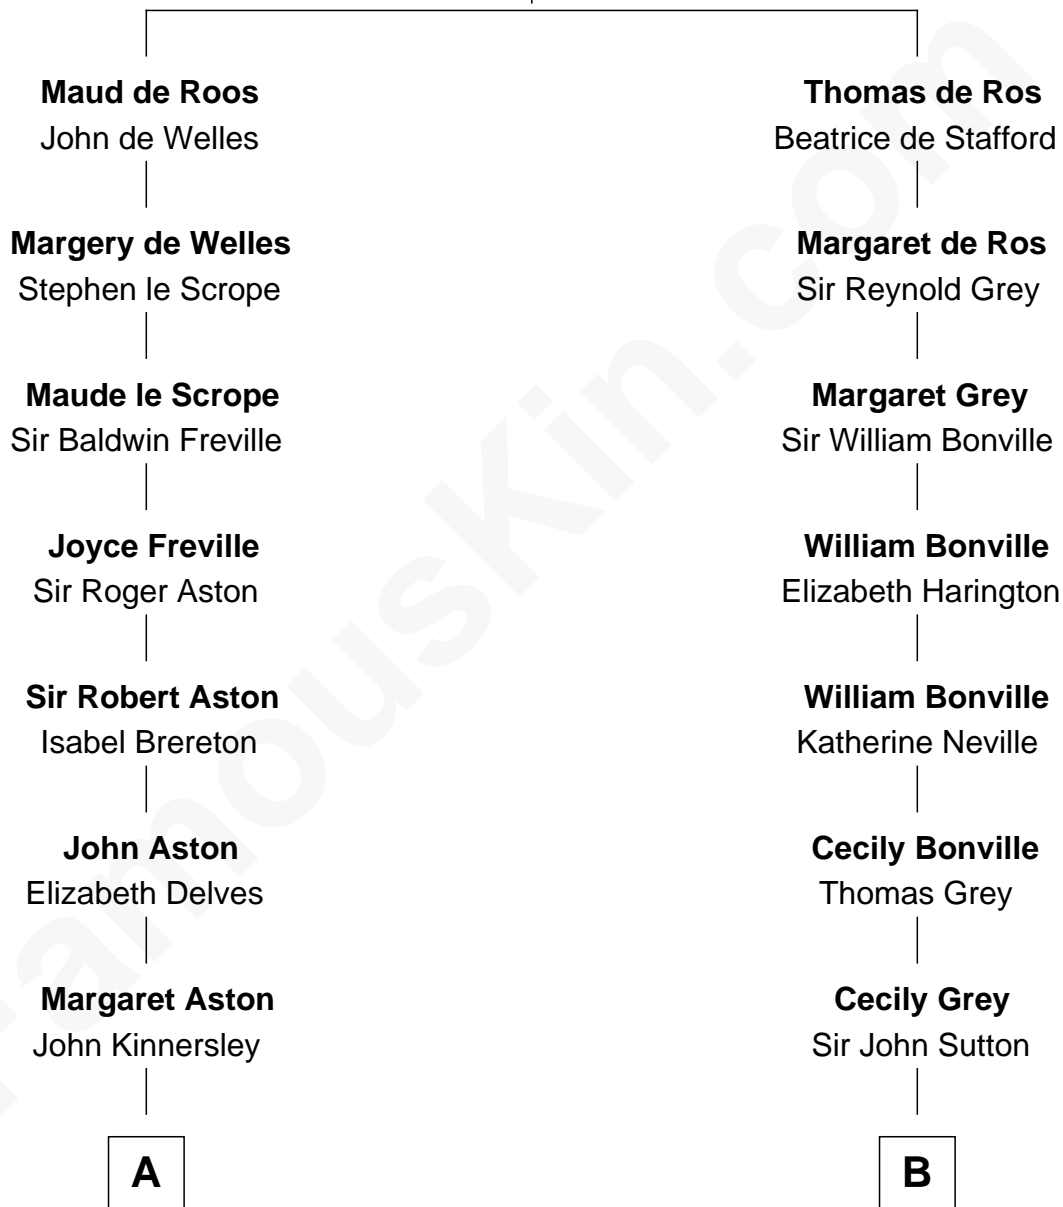

FamousKin.com

Relationship Chart of

Thomas Hunt Morgan

Nobel Prize Winner in Physiology or Medicine

21st cousin of

Keri Russell

TV and Movie Actress

Sir William de Ros
Margery de Badlesmere

C

Elizabeth Tayloe
Col. Edward Lloyd

Mary Tayloe Lloyd
Francis Scott Key

Elizabeth Phoebe Key
Charles Howard

Ellen Key Howard
Charlton Hunt Morgan

Thomas Hunt Morgan
Nobel Prize Winner

D

John Lazelle Fish
Melvina Cheney

Karl Joseph Fish
Mary Emma McNeil

Emma Inez Fish
Kermit Sylvester Stephens

Stephanie Stephens
David Harold Russell

Keri Russell
TV and Movie Actress