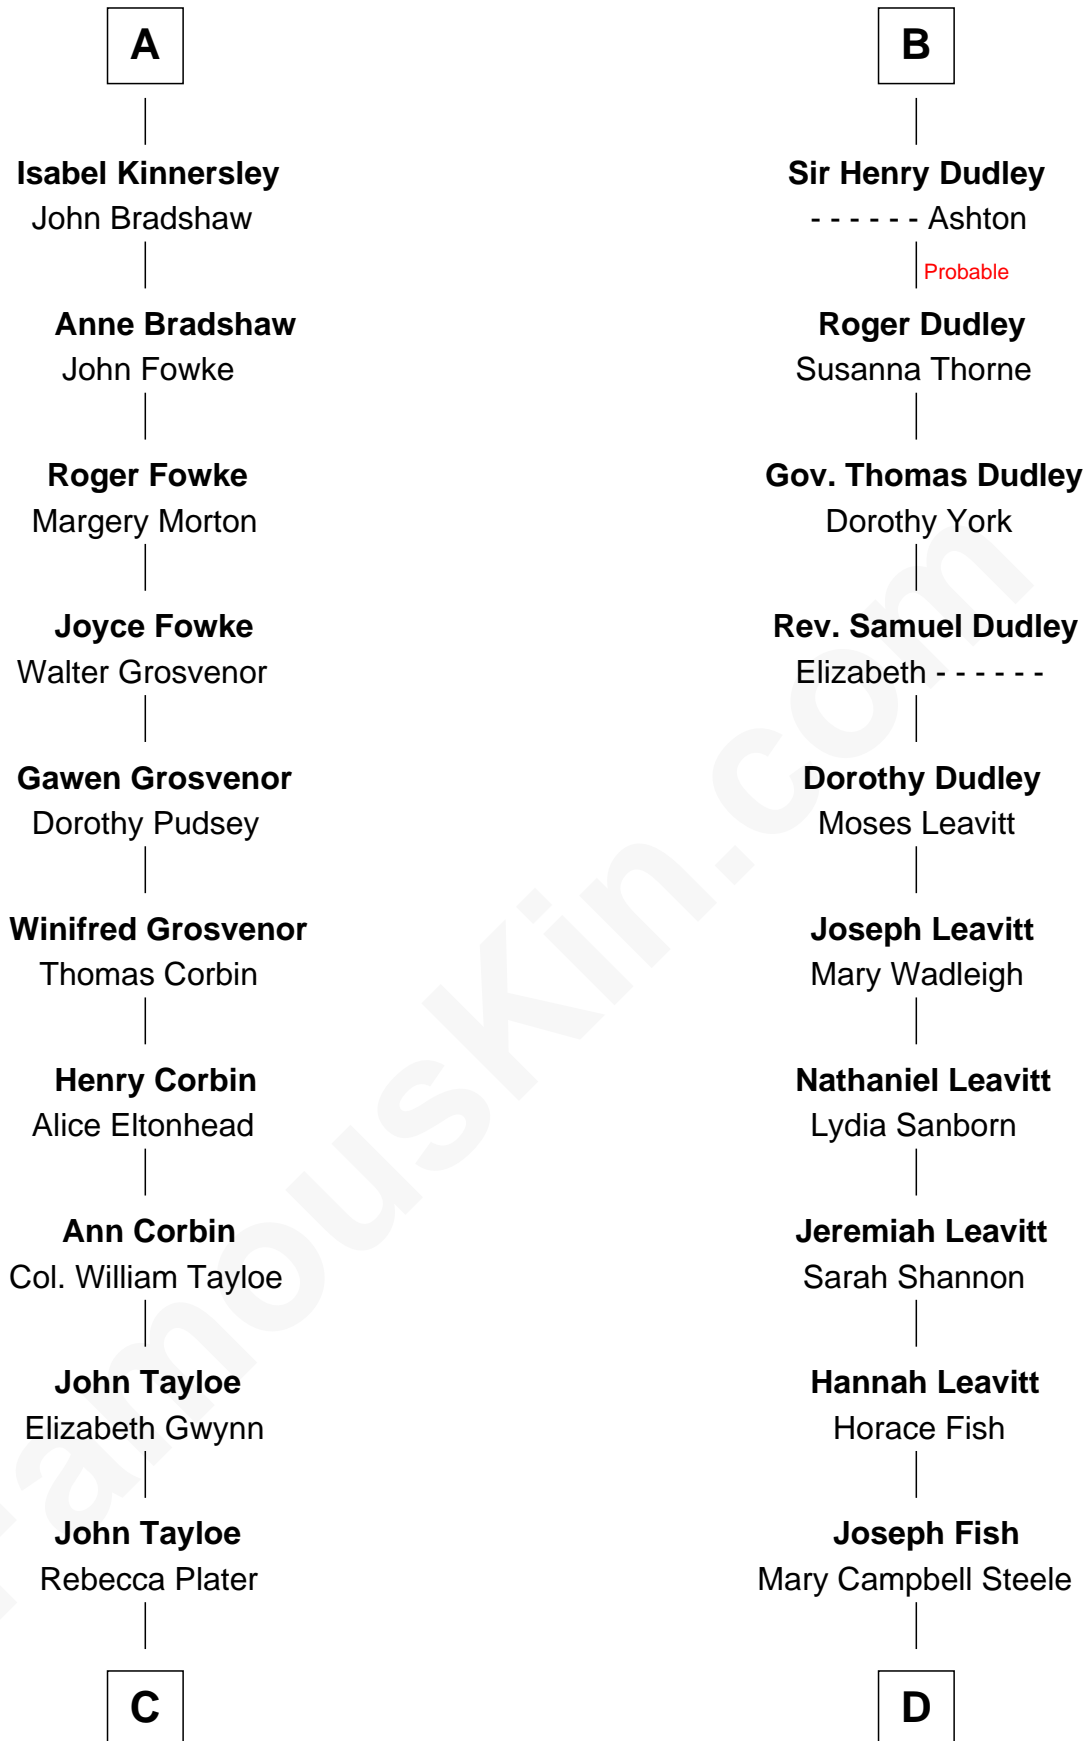

FamousKin.com

Relationship Chart of

Thomas Hunt Morgan

Nobel Prize Winner in Physiology or Medicine

21st cousin of

Keri Russell

TV and Movie Actress

Sir William de Ros
Margery de Badlesmere

C

Elizabeth Tayloe
Col. Edward Lloyd

Mary Tayloe Lloyd
Francis Scott Key

Elizabeth Phoebe Key
Charles Howard

Ellen Key Howard
Charlton Hunt Morgan

Thomas Hunt Morgan
Nobel Prize Winner

D

John Lazelle Fish
Melvina Cheney

Karl Joseph Fish
Mary Emma McNeil

Emma Inez Fish
Kermit Sylvester Stephens

Stephanie Stephens
David Harold Russell

Keri Russell
TV and Movie Actress