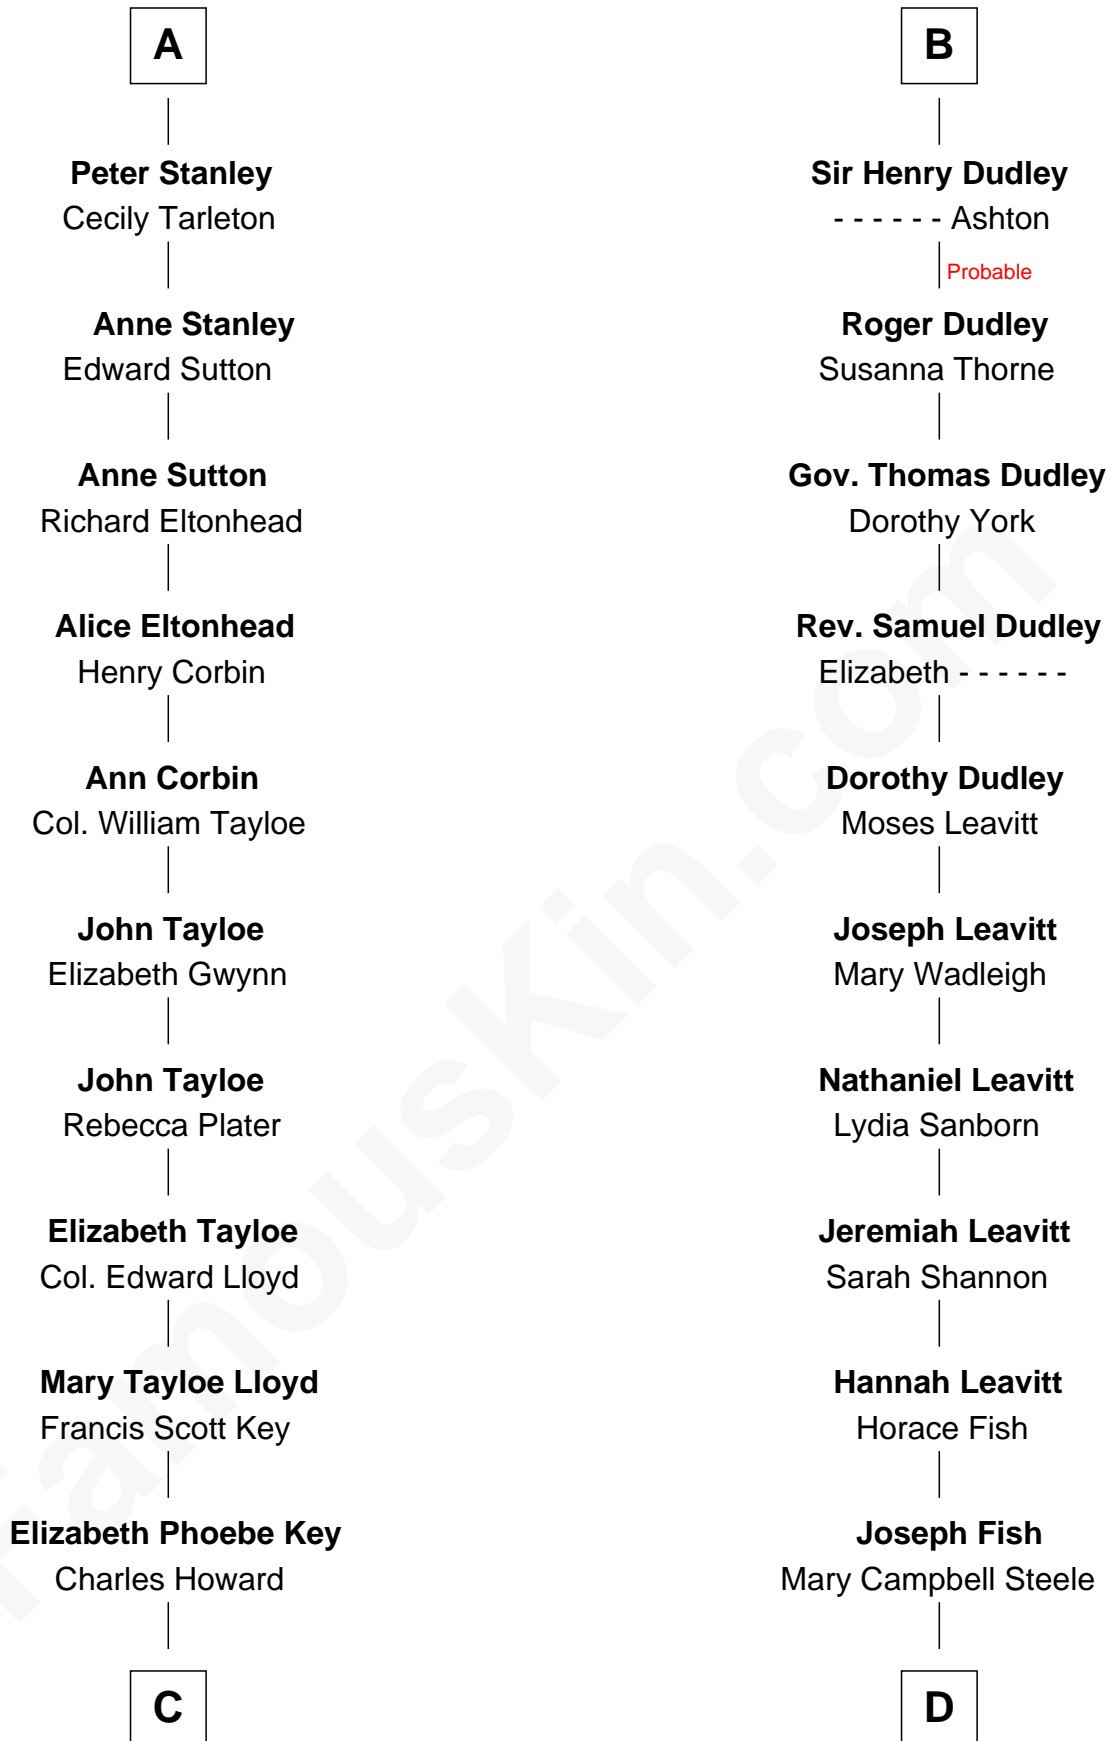

FamousKin.com

Relationship Chart of

Thomas Hunt Morgan

Nobel Prize Winner in Physiology or Medicine

18th cousin 3 times removed of

Keri Russell

TV and Movie Actress

Ralph de Stafford

Sir William Stanley
Agnes Grosvenor

Sir William Stanley
Anne Harington

Beatrice de Stafford
Thomas de Ros

Margaret de Ros
Sir Reynold Grey

Margaret Grey
Sir William Bonville

William Bonville
Elizabeth Harington

William Bonville
Katherine Neville

Cecily Bonville
Thomas Grey

Cecily Grey
Sir John Sutton

A

B

C

Ellen Key Howard
Charlton Hunt Morgan

Thomas Hunt Morgan
Nobel Prize Winner