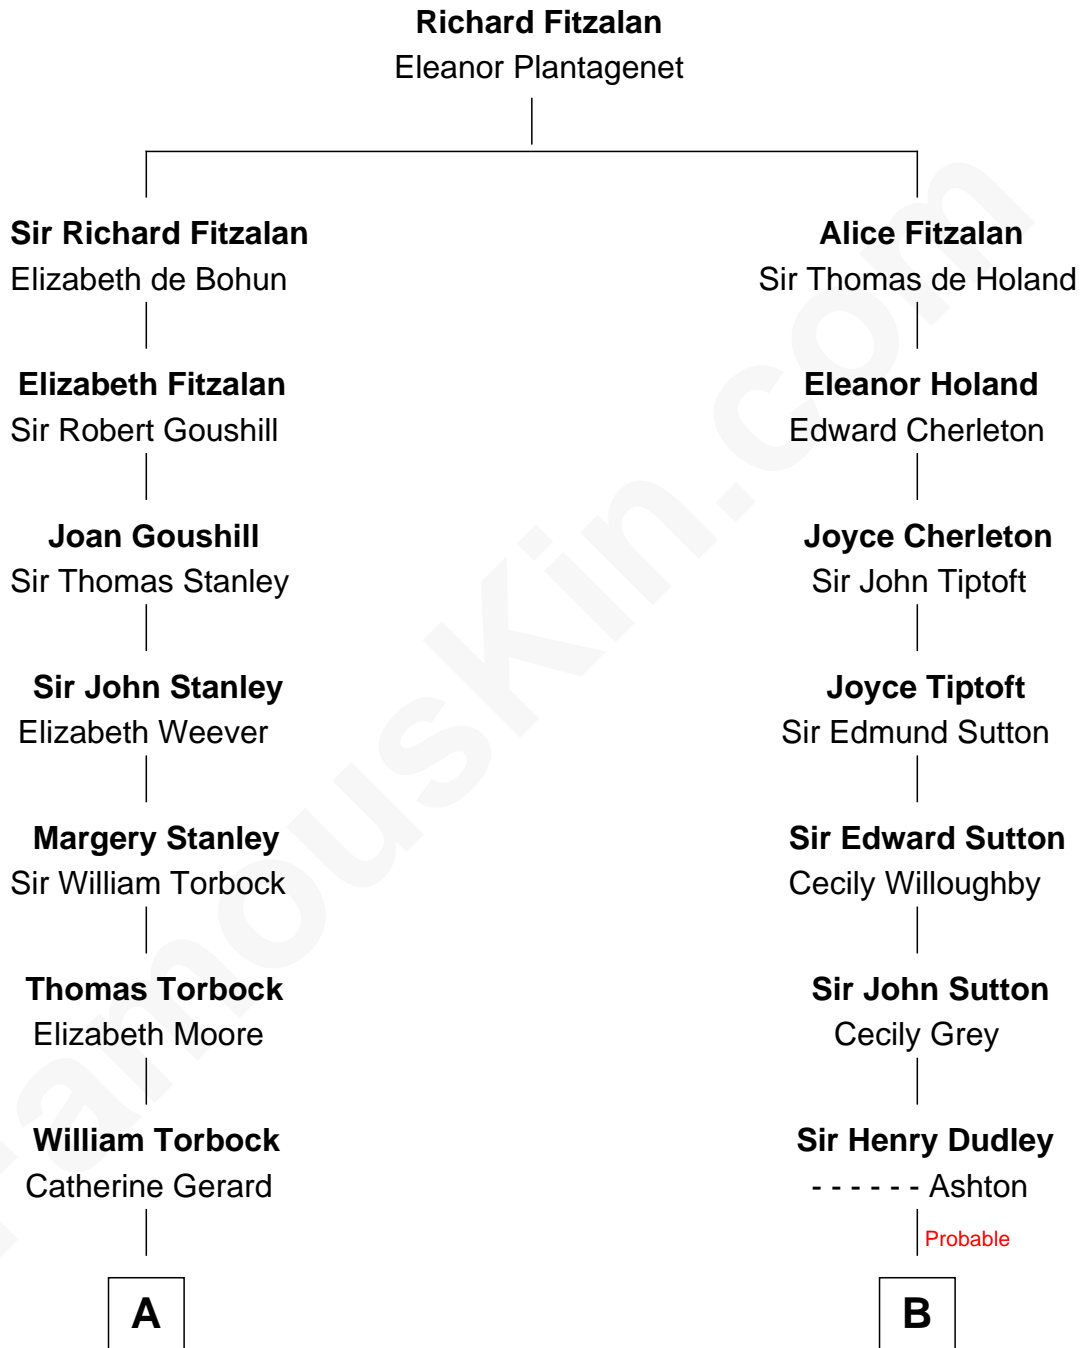

FamousKin.com

Relationship Chart of

Thomas Hunt Morgan

Nobel Prize Winner in Physiology or Medicine

17th cousin 3 times removed of

Keri Russell

TV and Movie Actress

C

Karl Joseph Fish
Mary Emma McNeil

Emma Inez Fish
Kermit Sylvester Stephens

Stephanie Stephens
David Harold Russell

Keri Russell
TV and Movie Actress

FamousKin.com