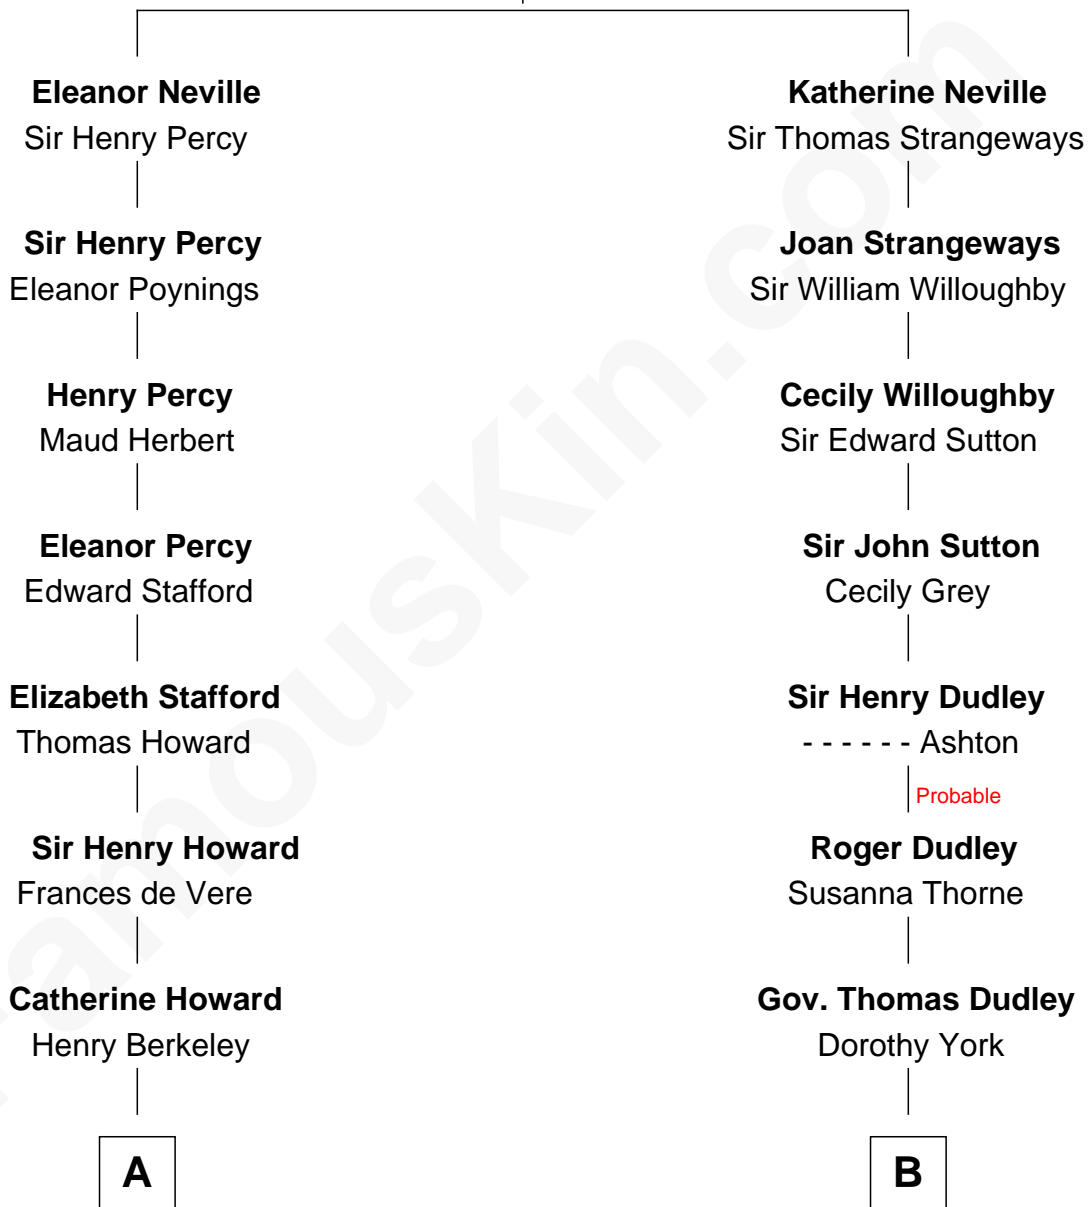

Sir Ralph Neville

Joan Beaufort