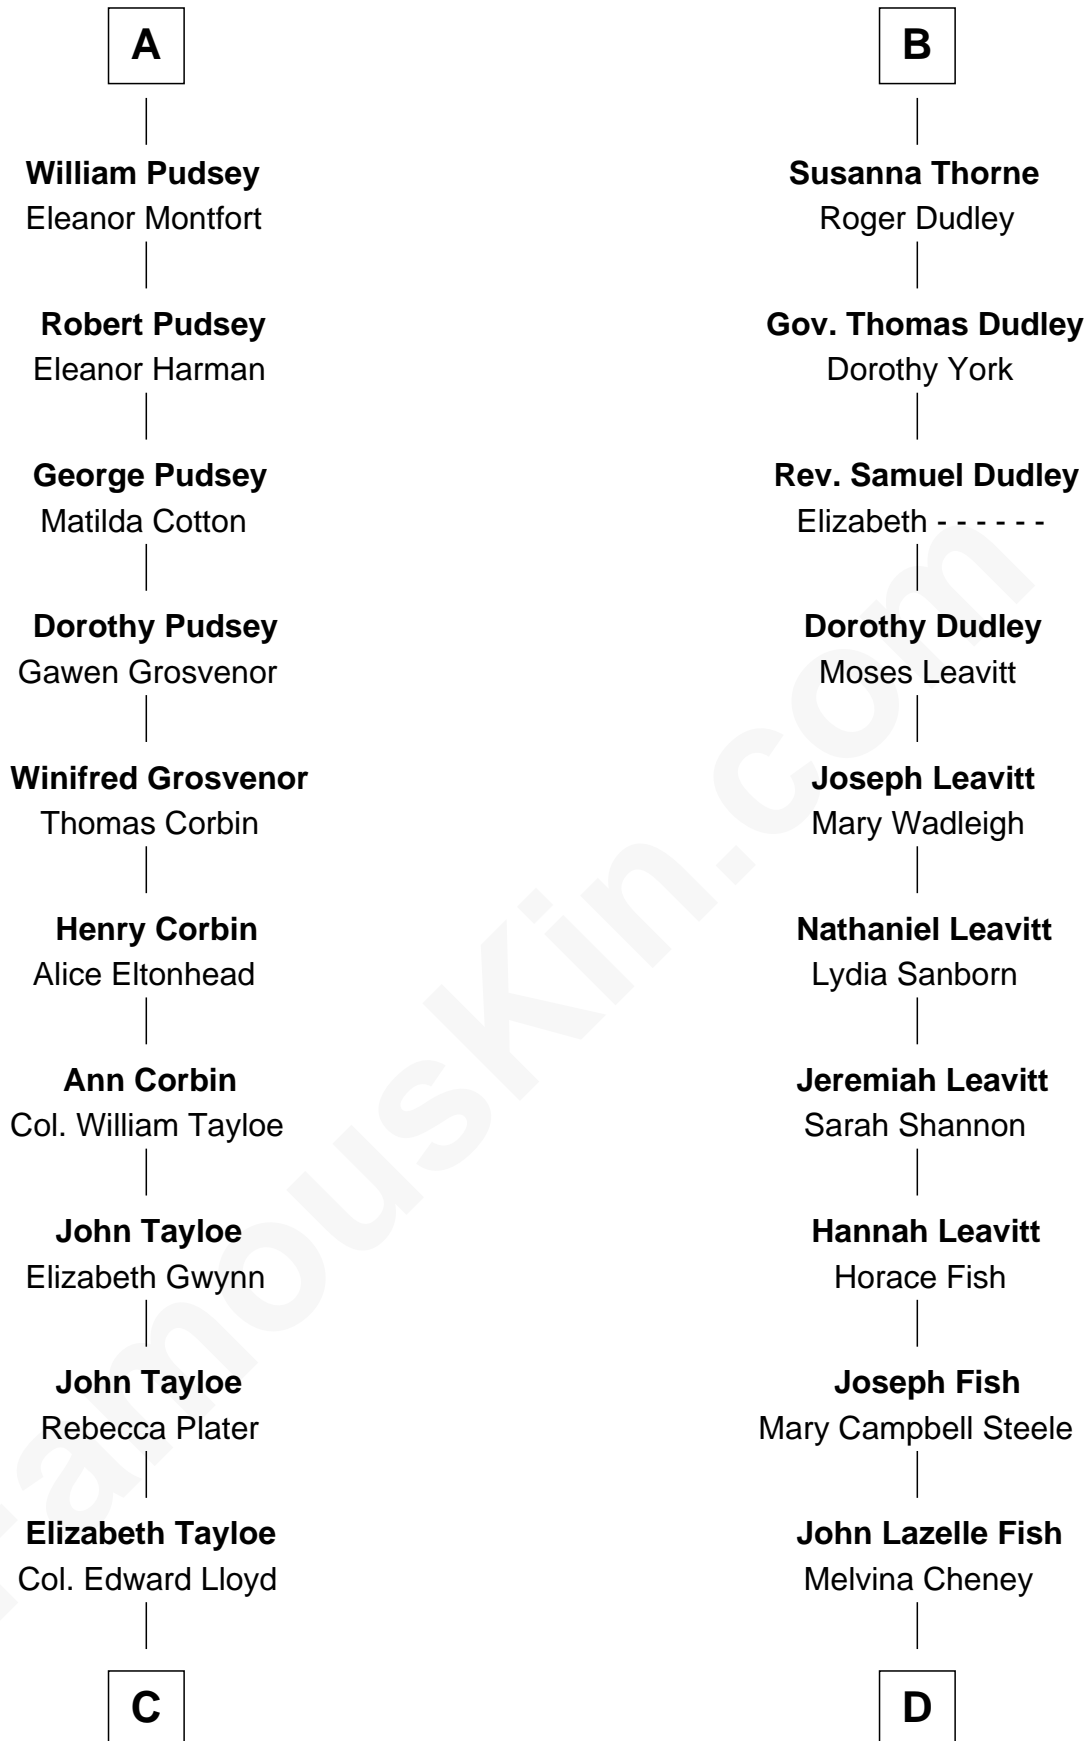

## Relationship Chart of Thomas Hunt Morgan

*Nobel Prize Winner in Physiology or Medicine*

20th cousin of

**Keri Russell**

*TV and Movie Actress*

**C**

**Mary Tayloe Lloyd**

Francis Scott Key

**Elizabeth Phoebe Key**

Charles Howard

**Ellen Key Howard**

Charlton Hunt Morgan

**Thomas Hunt Morgan**

*Nobel Prize Winner*

**D**

**Karl Joseph Fish**

Mary Emma McNeil

**Emma Inez Fish**

Kermit Sylvester Stephens

**Stephanie Stephens**

David Harold Russell

**Keri Russell**

*TV and Movie Actress*