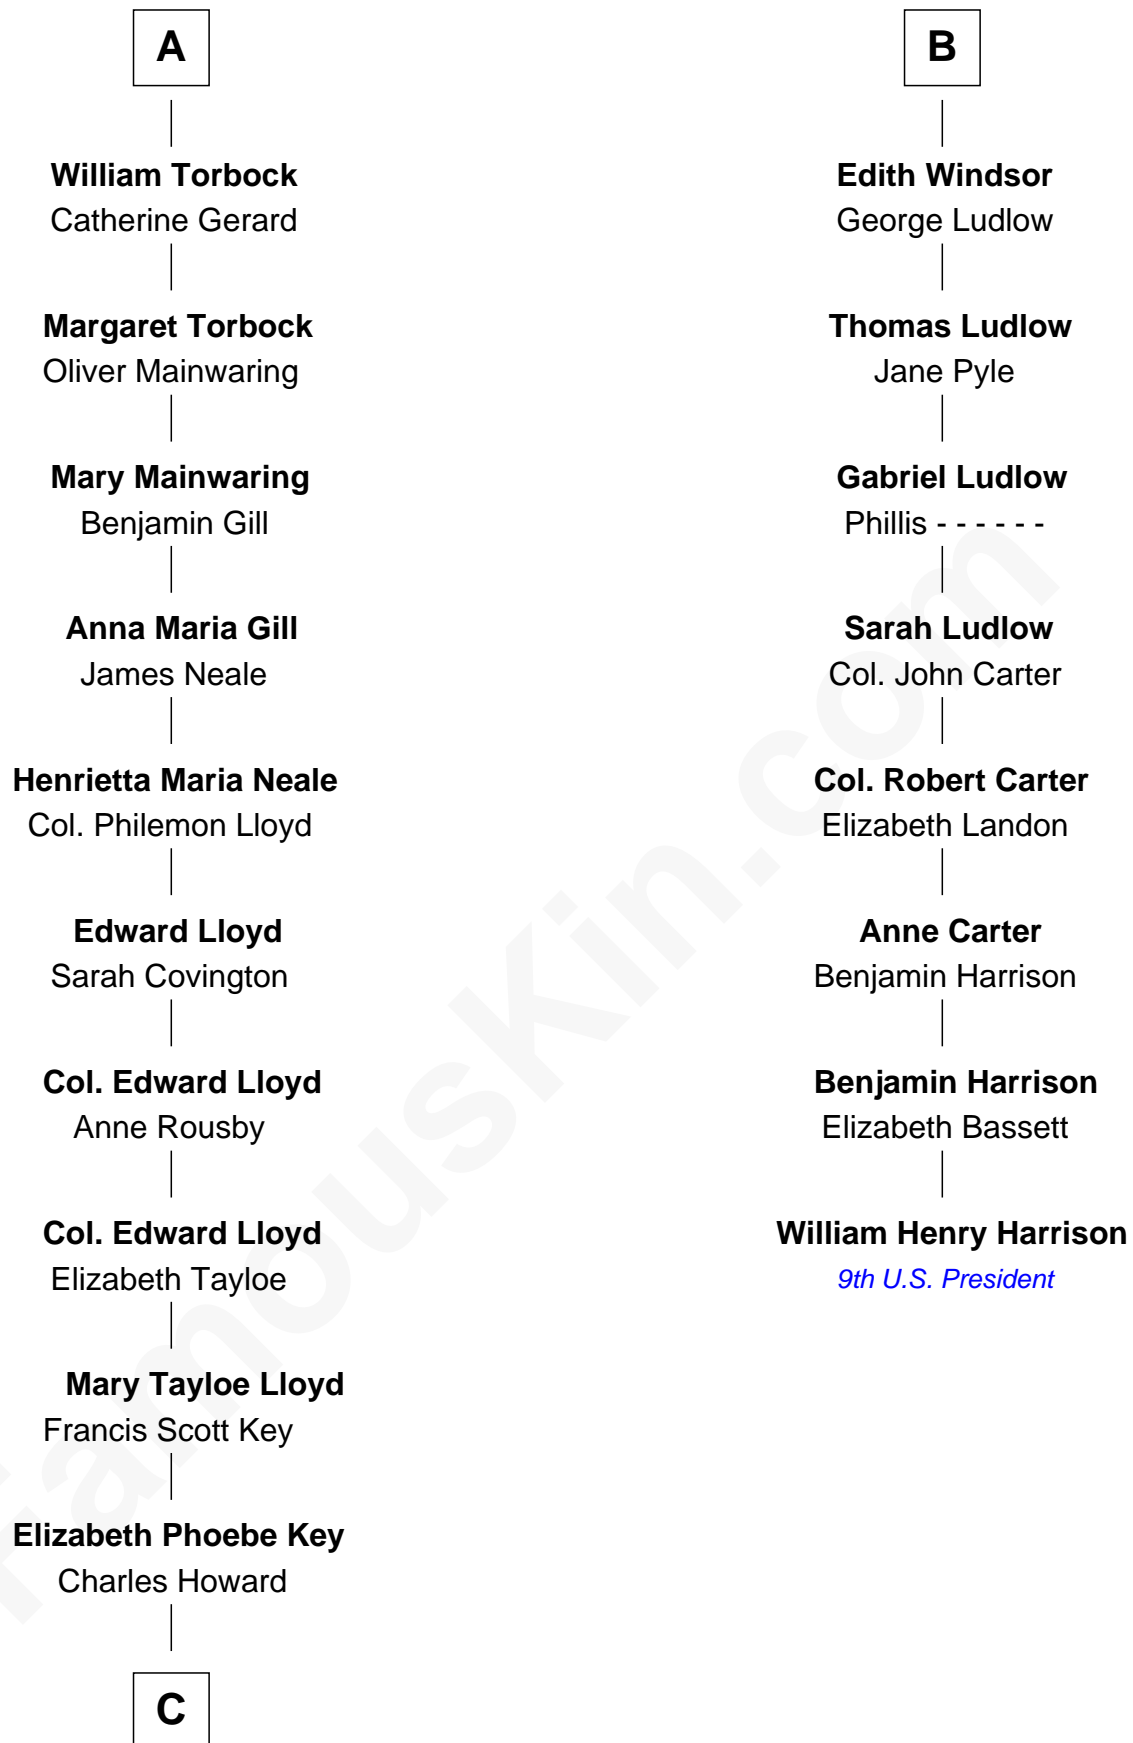

## Relationship Chart of Thomas Hunt Morgan

*Nobel Prize Winner in Physiology or Medicine*

14th cousin 4 times removed of

**William Henry Harrison**

*9th U.S. President*

**Humphrey de Bohun**  
Elizabeth Plantagenet

**Sir William de Bohun**  
Elizabeth de Badlesmere

**Margaret de Bohun**  
Sir Hugh de Courtnay

**Elizabeth de Bohun**  
Sir Richard Fitzalan

**Elizabeth de Courtnay**  
Sir Andrew Luttrell

**Elizabeth Fitzalan**  
Sir Robert Goushill

**Sir Hugh Luttrell**  
Catherine de Beaumont

**Joan Goushill**  
Sir Thomas Stanley

**Elizabeth Luttrell**  
John Stratton

**Sir John Stanley**  
Elizabeth Weever

**Elizabeth Stratton**  
John Andrews

**Margery Stanley**  
Sir William Torbock

**Elizabeth Andrews**  
Sir Thomas de Windsor

**Thomas Torbock**  
Elizabeth Moore

**Sir Andrews de Windsor**  
Elizabeth Blount

**A**

**B**

**C**

—  
**Ellen Key Howard**  
Charlton Hunt Morgan

—  
**Thomas Hunt Morgan**  
*Nobel Prize Winner*