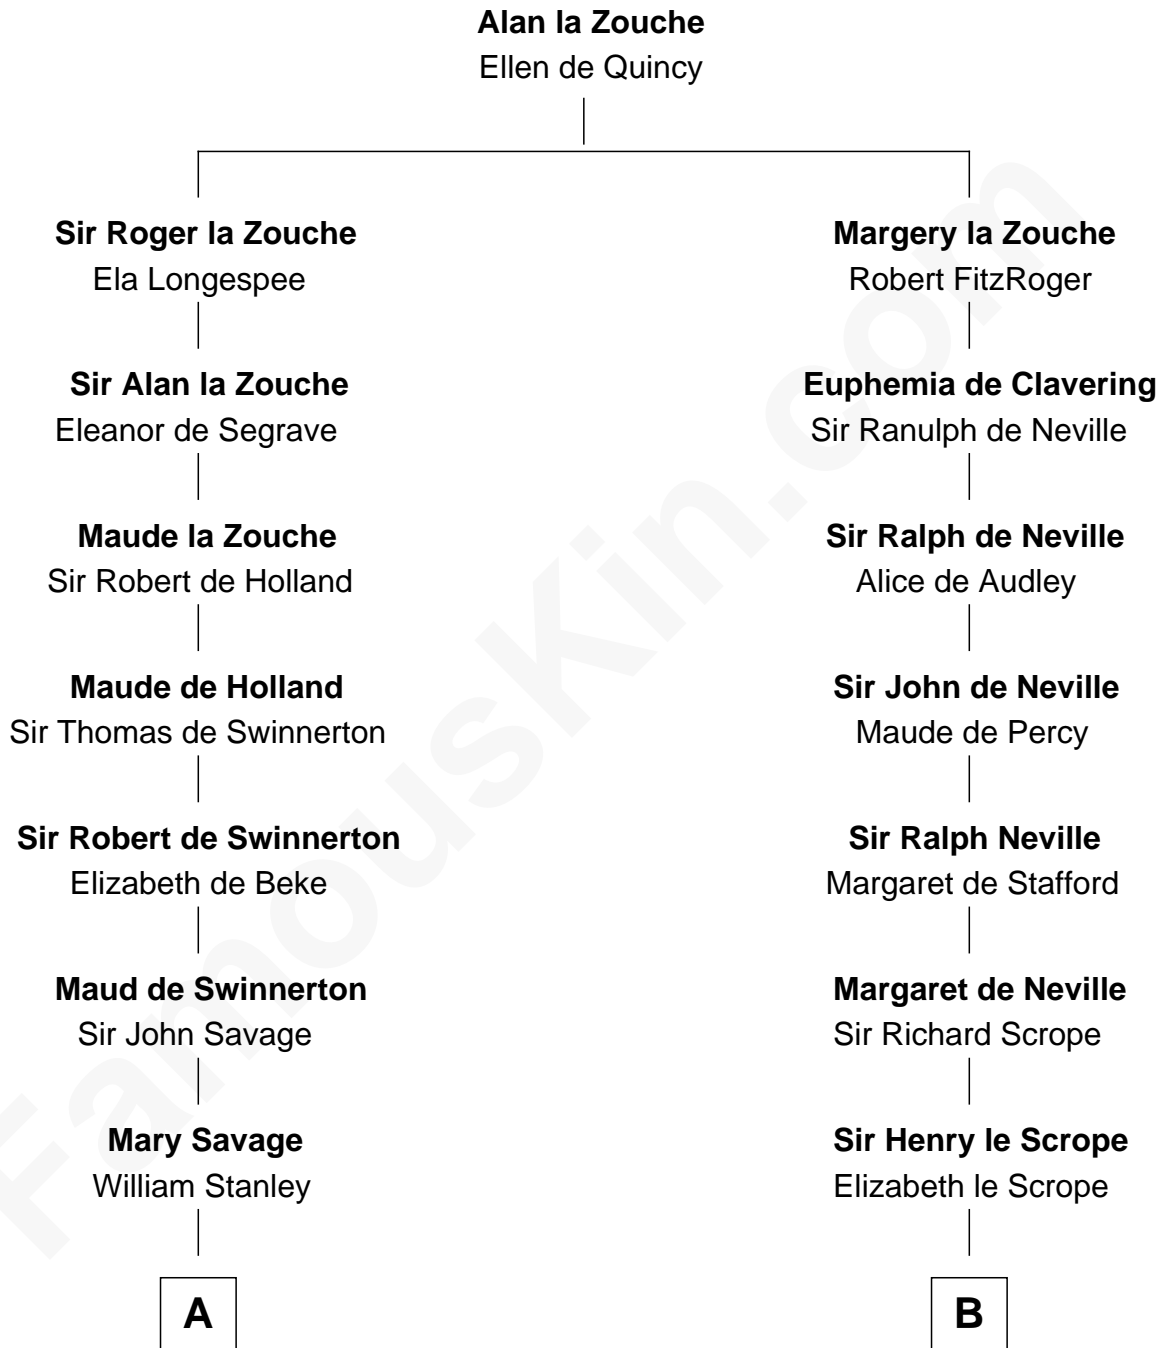

# FamousKin.com

## Relationship Chart of

### Thomas Hunt Morgan

*Nobel Prize Winner in Physiology or Medicine*

19th cousin 2 times removed of

**Benjamin Harrison**  
*23rd U.S. President*

**C**

**Elizabeth Tayloe**  
Col. Edward Lloyd

**Mary Tayloe Lloyd**  
Francis Scott Key