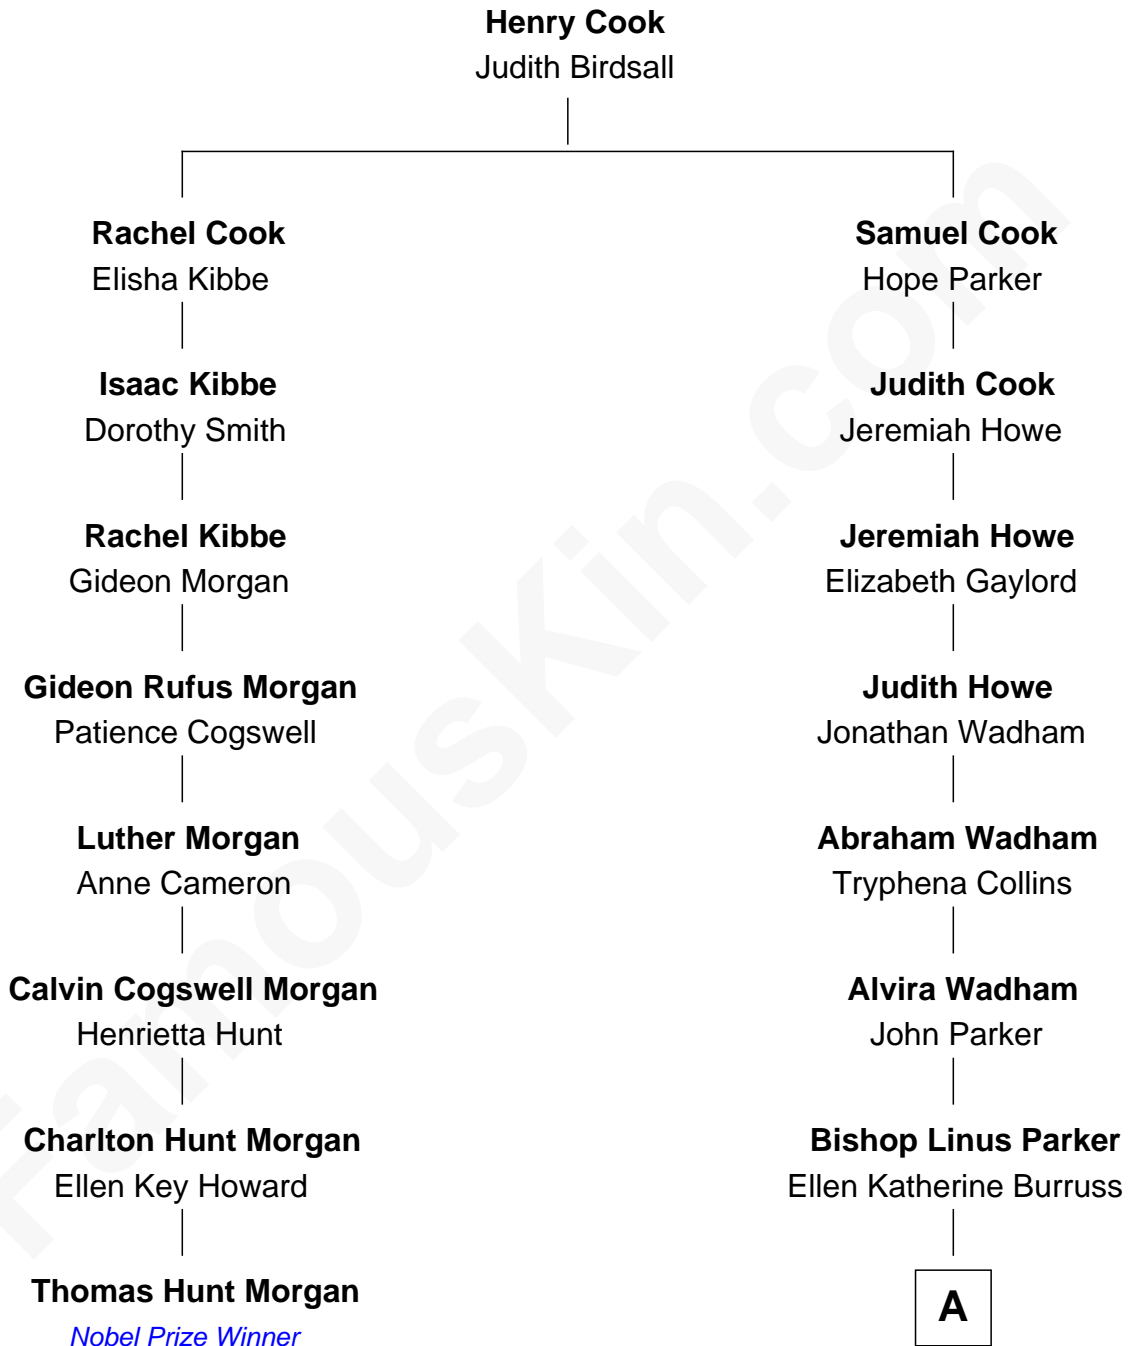

FamousKin.com

Relationship Chart of

Thomas Hunt Morgan

Nobel Prize Winner in Physiology or Medicine

7th cousin 3 times removed of

Ed Helms

TV and Movie Actor

A

—
Fitzgerald Sale Parker

Lucy Irvine Paxton

—
Fitzgerald Sale Parker

Frances Helen Jackson

—
Pamela Ann Parker

John A. Helms

—
Ed Helms

TV and Movie Actor